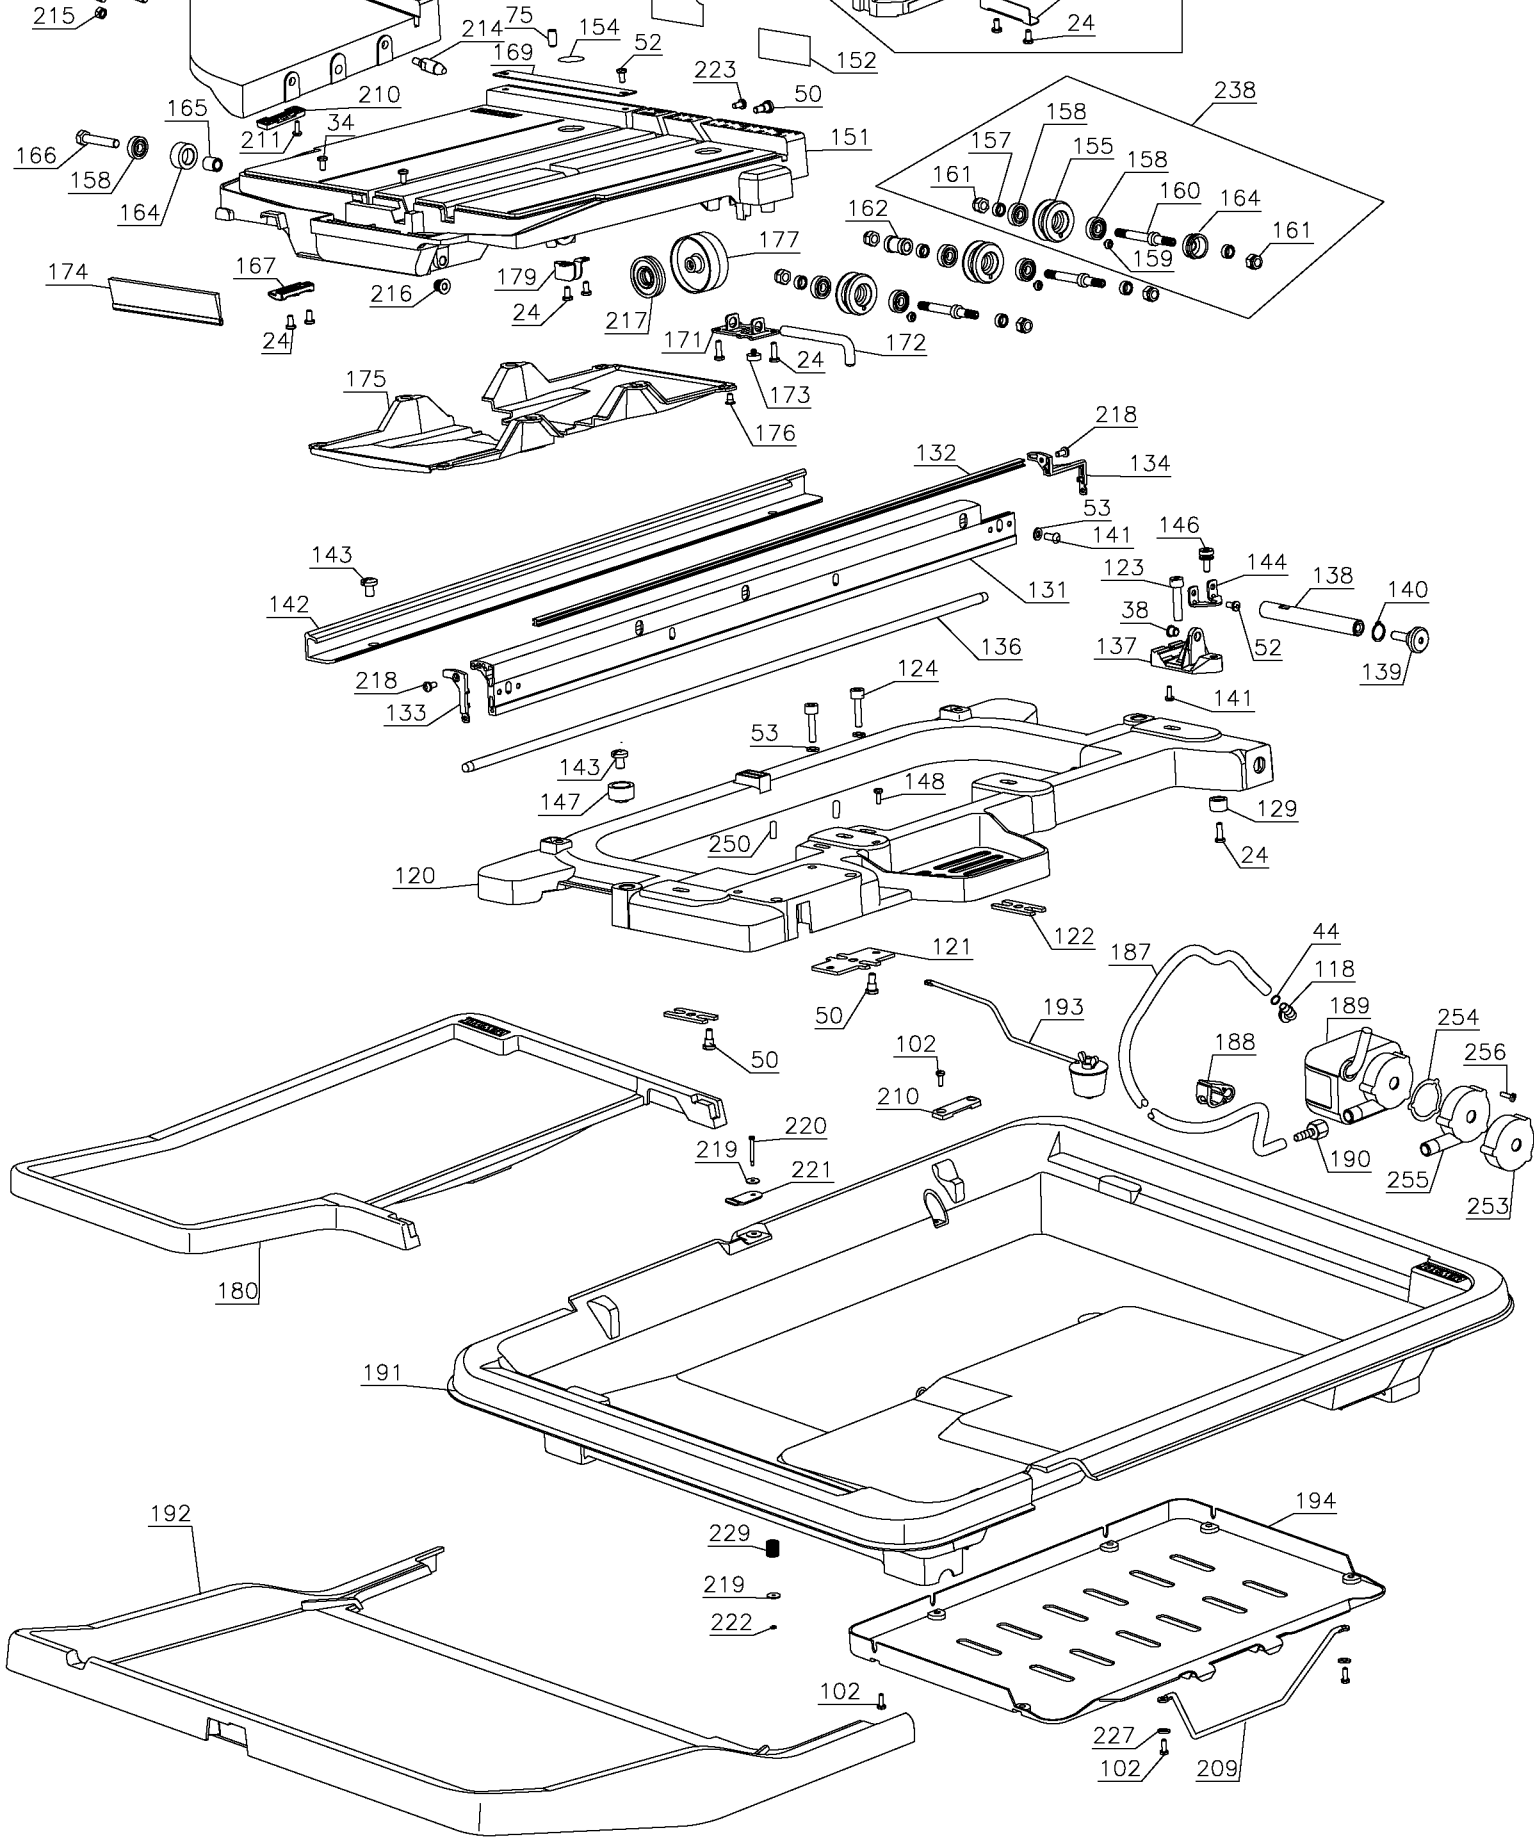

Parts List for D24000 Type 2

Item Number	Part Number	Description	Qty Required
1	N022672	NAMEPLATE	1
2	5140024-35	FIELD CASE	1
3	5140024-36	FIELD	1
4	5140024-37	ARMATURE & BRGS	1
5	605040-27	BALL BEARING	1
6	N043347	BALL BEARING	1
7	398605-00	RETAINING RING	1
10	618303-00	SCREW	5
12	609970-00	BEARING CUP	1
13	682149-00	BUSHING,STR.RLF	1
16	616755-00	ARBOR NUT	1
17	1005936-00	CLAMP WASHER	1
18	1005935-00	CLAMP WASHER	1
19	618302-11	SCREW	1
20	612692-00	GEAR CASE COVER ASSY.	1
21	330003-29	BALL BEARING	1
24	618302-03	SCREW	16
26	627524-00	ARM	1
27	618132-00	LABEL	1
28	330004-06	BEARING,NEEDLE	1
29	612698-00	SPINDLE LOCK	1
30	618568-00	FELT WIPER	1
31	398736-00	SPRING	2
32	616758-00	SPINDLE LOCK BUTTON	1
33	612701-00	LINER	1
34	618302-00	SCREW	4
35	612702-00	HANDLE	1

COPYRIGHT© 2005. All Rights Reserved.

Parts list, pricing, and availability subject to change. Please visit www.dewaltservicenet.com for current parts information.