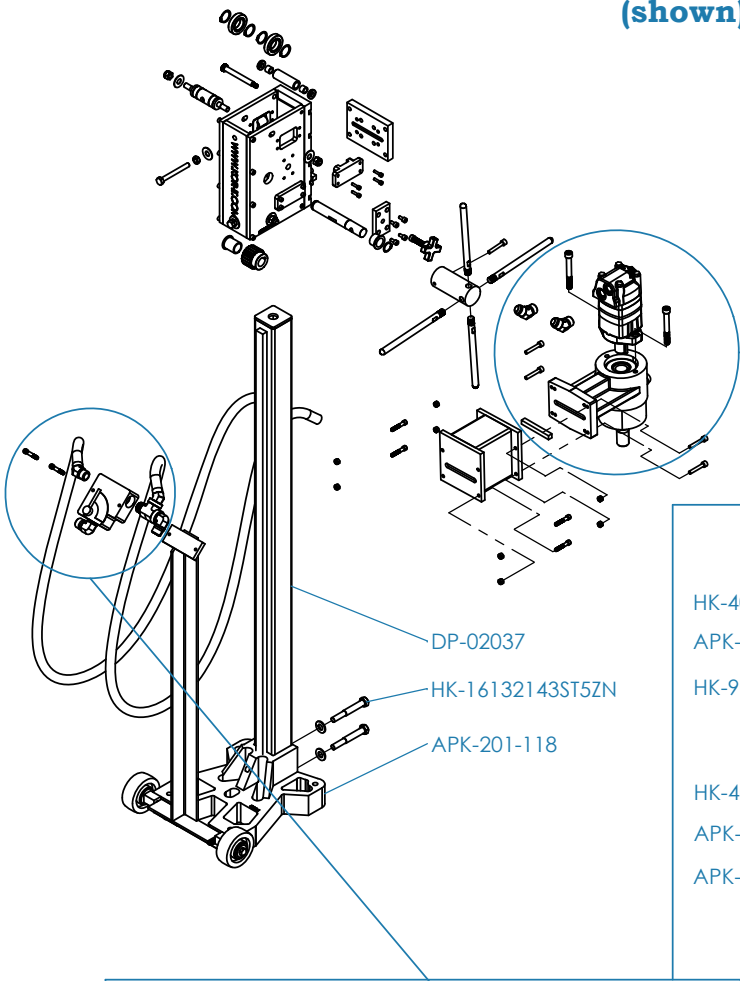

EK-201-HR12, 14 IN DIA. CAPACITY
 (shown) **EK-201-HR24**, 24 IN DIA. CAPACITY
EK-201-HR36, 36 IN DIA. CAPACITY
EK-201-HR48, 48 IN DIA. CAPACITY

DP-02037

HK-16132143ST5ZN

APK-201-118

HK-11128127ST0BLK

HK-9000082

HK-9000080

APK-201-024

APK-201-025

-HR12

-HR24, 36, 48

DP01853

HK-9000085

HK-4000005