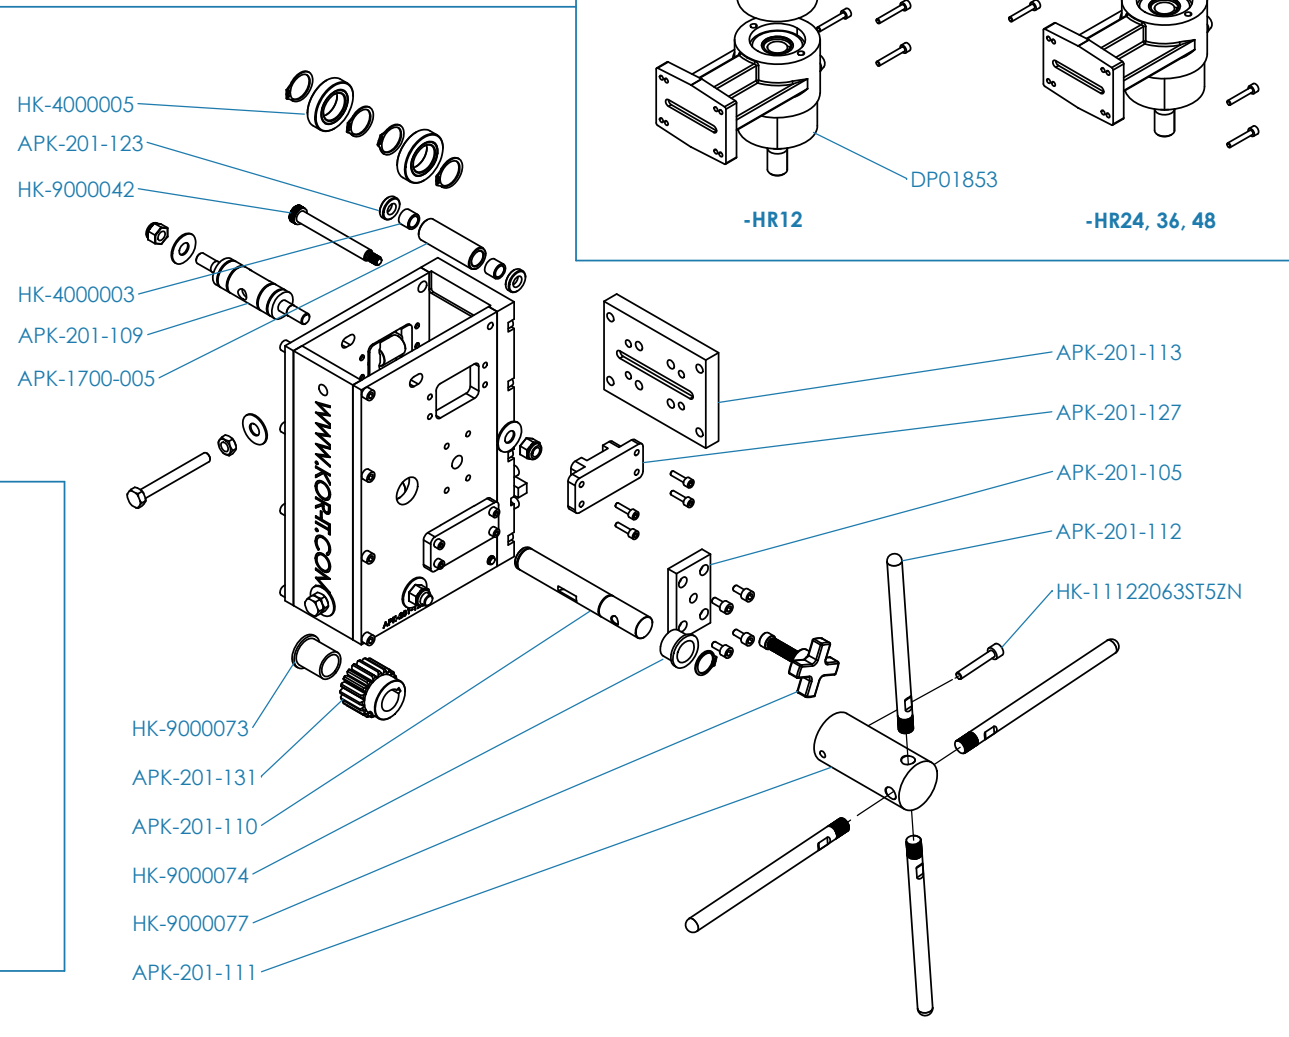

HK-4000005

APK-201-123

HK-9000042

HK-4000003

APK-201-109

APK-1700-005

HK-9000073

APK-201-131

APK-201-110

HK-9000074

HK-9000077

APK-201-111

APK-201-113

APK-201-127

APK-201-105

APK-201-112

HK-11122063ST5ZN