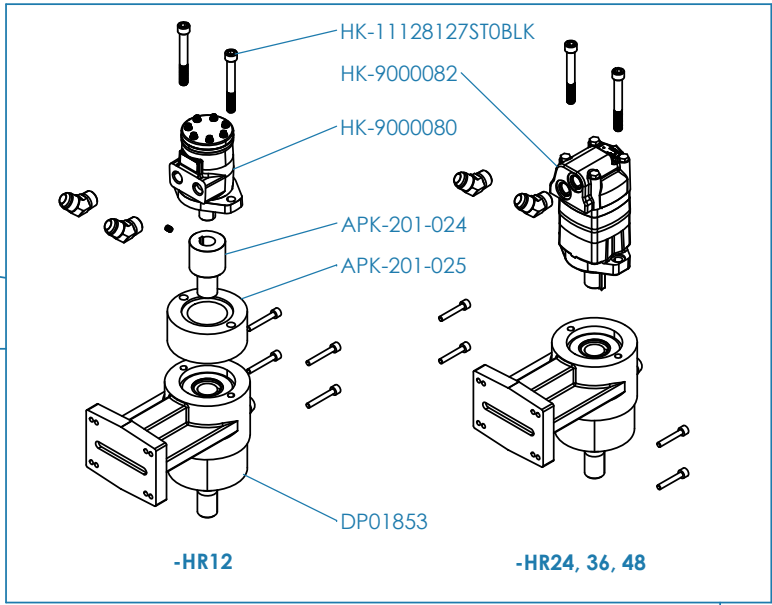

EK-201-HR12, 14 IN DIA. CAPACITY
 (shown) **EK-201-HR24**, 24 IN DIA. CAPACITY
EK-201-HR36, 36 IN DIA. CAPACITY
EK-201-HR48, 48 IN DIA. CAPACITY

DP-02037

HK-16132143ST5ZN

APK-201-118

HK-11128127ST0BLK

HK-9000082

HK-9000080

APK-201-024

APK-201-025

-HR12

-HR24, 36, 48

DP01853

HK-9000085

HK-4000005