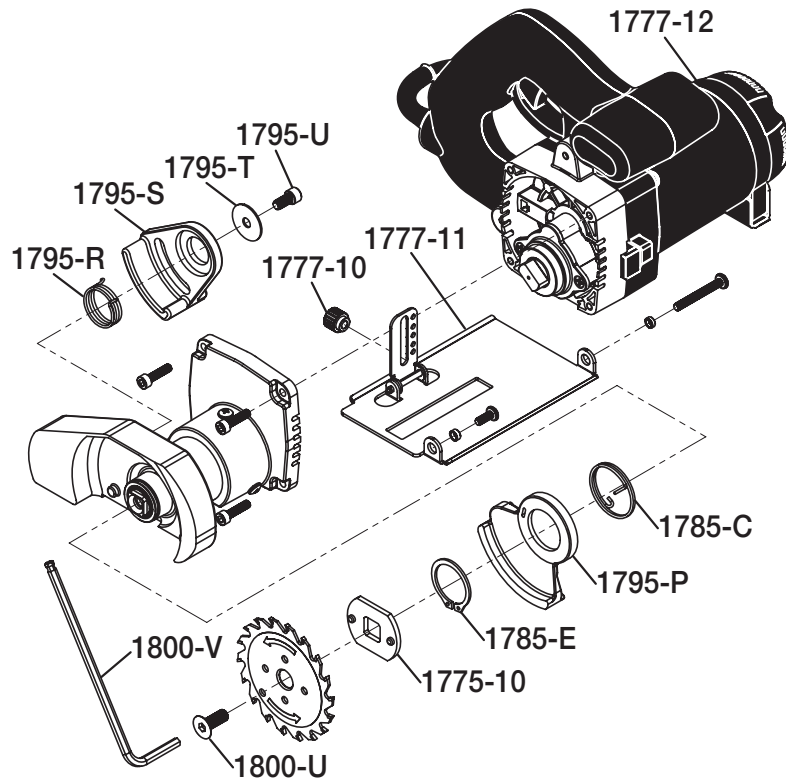

No. 777 Toe-Kick Saw**NO. 777 TOE-KICK SAW**

Order No.	Description
1775-10	Blade Driver
1777-10	Depth Lock Nut
1777-11	Depth Adjuster & Fasteners (5)
1777-12	Motor
1777-13	Brush Set (not shown)
1777-14	Power Cord (not shown)
1777-15	Carrying Case (not shown)
1785-C	Return Spring
1785-E	Blade Guard Retainer Ring
1795-P	Primary Blade Guard
1795-R	Secondary Guard Return Spring
1795-S	Secondary Guard
1795-T	Secondary Guard Washer
1795-U	Secondary Guard Screw
1795-V	Power Cord Strain Relief (not shown)
1800-U	Socket Set Screw
1800-V	Hex Key Wrench
1820-R1	Switch Type B, Black (not shown)