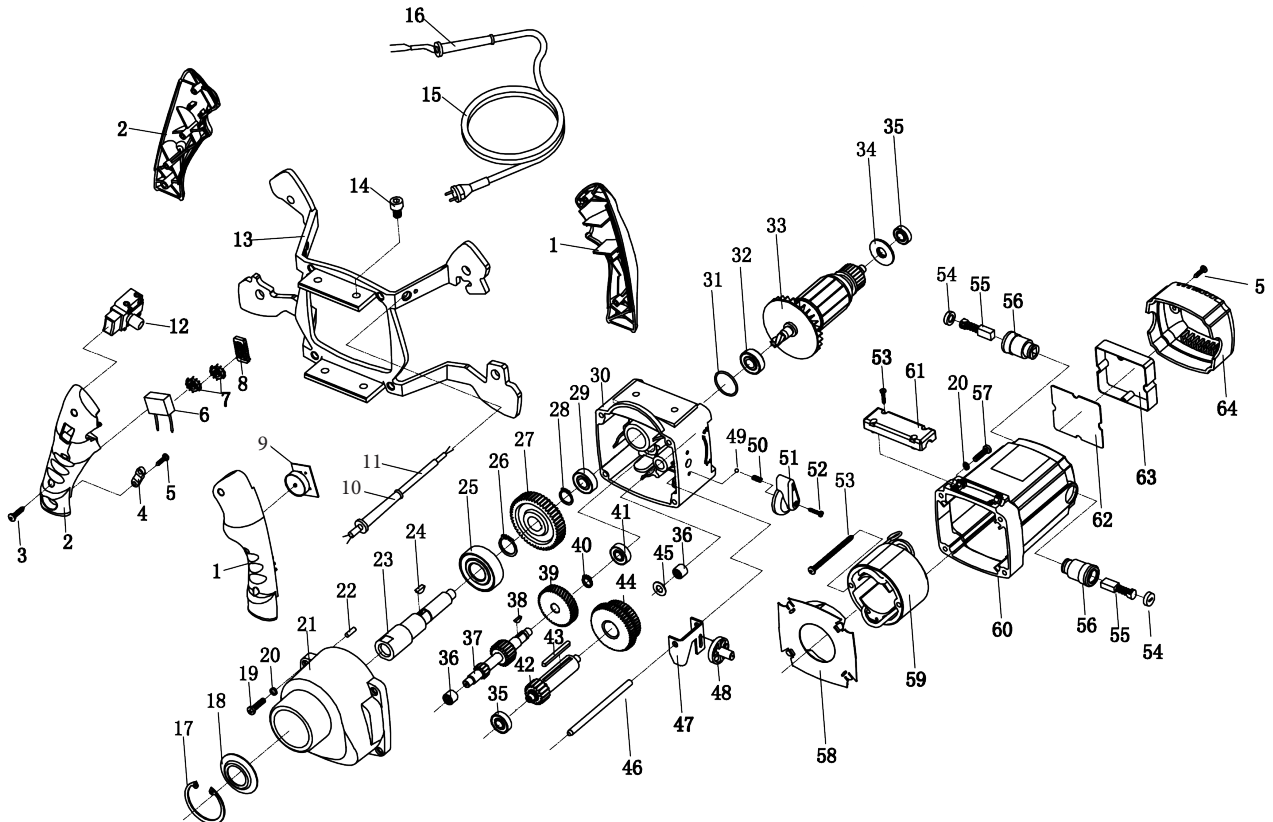

BN Products-USA, LLC.

3450 Sabin Brown Road • Wickenburg, Arizona 85390
(800) 992-3833 • (928) 684-2813 • www.bnproducts.com

BNR6400 Material Mixer

BNR6400_Parts_List.indd • 12-12-17

Products that make money, save money and add value to your bottom line

BN Products-USA, LLC.

3450 Sabin Brown Road • Wickenburg, Arizona 85390
(800) 992-3833 • (928) 684-2813 • www.bnproducts.com

BNR6400 Material Mixer

NO.	ITEM NO.	DESCRIPTION	QTY.
1	BNR6402KP-01	RIGHT HANDLE	1
2		LEFT HANDLE	1
3	BNR6400-03	SCREW ST3.9X20	6
4	BNR6400-06	CLAMP	1
5	BNR6400-07	SCREW ST3.5X16	4
6	BNR6402K-06	CAPACITANCE	1
7	BNR6402K-08	ROUND INDUCTANCE	2
8	BNR6402K-07	THE INDUCTANCE	1
9	BNR6402K-08	SPEED CONTROL	1
10	BNR6402K-10	SLEEVE (MG)	2
11	BNR6402K-11	CABLE	2
12	BNR6400-02	SWITCH	1
13	BNR6402KP-13	STEEL FRAME	1
14	BNR6400-10	SCREW M8X12	4
15	BNR6400-65	CORD	1
16	BNR6400-66	SLEEVE (BIG)	1
17	BNR6400-19	SAFETY RING Ø47	1
18	BNR6400-20	DUST COVER	1
19	BNR6400-15	SCREW M5X20	4
20	BNR6402K-21	SPRING WASHER Ø5	8
21	BNR6400-16	BEARING COVER	1
22	BNR6400-32	PIN 4*14	2
23	BNR6400-17	SPINDLE	1
24	BNR6400-18	HEMICYCLE KEY 3X3X10	1
25	BNR6400-22	BEARING 6204 Z	1
26	BNR6400-23	SAFETY RING Ø20	1
27	BNR6400-24	SPINDLE GEAR	1
28	BNR6400-25	SAFETY RING Ø15	1
29	BNR6400-26	BEARING 6000 ZZ	1
30	BNR6400-27	GEAR BOX	1
31	BNR6400-28	SEALRING Ø28*1.9	1
32	BNR6400-29	BEARING 6001 2RS	1
33	BNR6400-30	ARMATURE ASSEMBLY	1
34	BNR6402K-35	M INSULATION GAS- KET	1
35	BNR6400-31	BEARING 608 Z	2

36	BNR6400-33	NEEDLE BEARING HK0810	2
37	BNR6400-34	COUNTERSHAFT	1
38	BNR6400-35	HEMICYCLE KEY 2.5X3.7X10	1
39	BNR6400-36	MOTOR GEAR	1
40	BNR6400-37	SAFETY RING Ø10	1
41	BNR6400-38	BEARING 698 Z	1
42	BNR6400-40	THE THIRD ACTIVE GEAR SHAFT	1
43	BNR6400-41	PARALLEL KEY 4X4X45	1
44	BNR6400-42	SPINDLE DOUBLE GEAR	1
45	BNR6402K-52	FLAT WASHER 16*8*0.8	1
46	BNR6400-44	PIVOT Ø6*106	1
47	BNR6400-45	GUIDE	1
48	BNR6400-46	PARTIAL CORE + ECCENTRIC WHEEL CORE	1
49	BNR6400-48	BALL Ø4	1
50	BNR6400-49	SPRING Ø0.5*Ø3.9*L12	1
51	BNR6400-50	LEVER	1
52	BNR6400-51	SCREW ST3X16	1
53	BNR6400-53	SCREW ST5X65	2
54	BNR6400-60	BRUSH CAP	2
55	BNR6400-CB	CARBON BRUSH 6.5*15*18	2
56	BNR6400-58	BRUSH HOLDER	2
57	BNR6400-55	SCREW M5X25	4
58	BNR6400-52	AIRGUIDE SHIM	1
59	BNR6400-55	THE STATOR (IN- CLUDING THE BRUSH RING)	1
60	BNR6400-56	MOTOR HOUSING	1
61	BNR6402K-60	CLAMP	1
62	BNR6400-61	CONSTANT POWER BOARD	1
63	BNR6400-62	CIRCUIT BOARD SEATS	1
64	BNR6400-63	REAR COVER	1

Products that make money, save money and add value to your bottom line