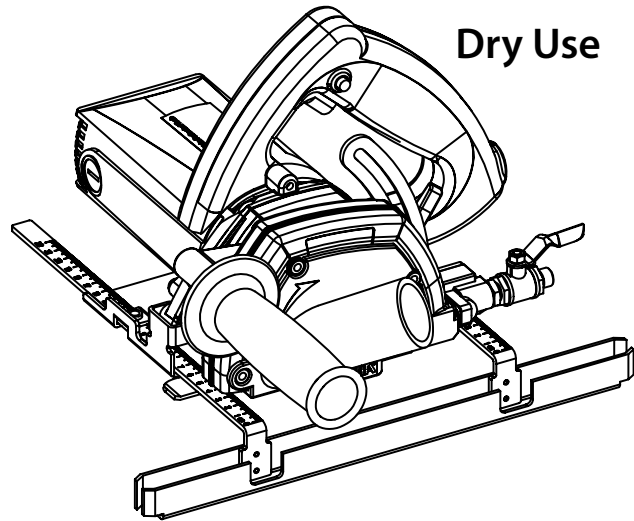

Dry Use

Part No: ESC-125

Alpha Professional Tools®

103 Bauer Drive, Oakland, NJ 07436 • 800-648-7229 • Fax: 800-286-0114
www.alpha-tools.com