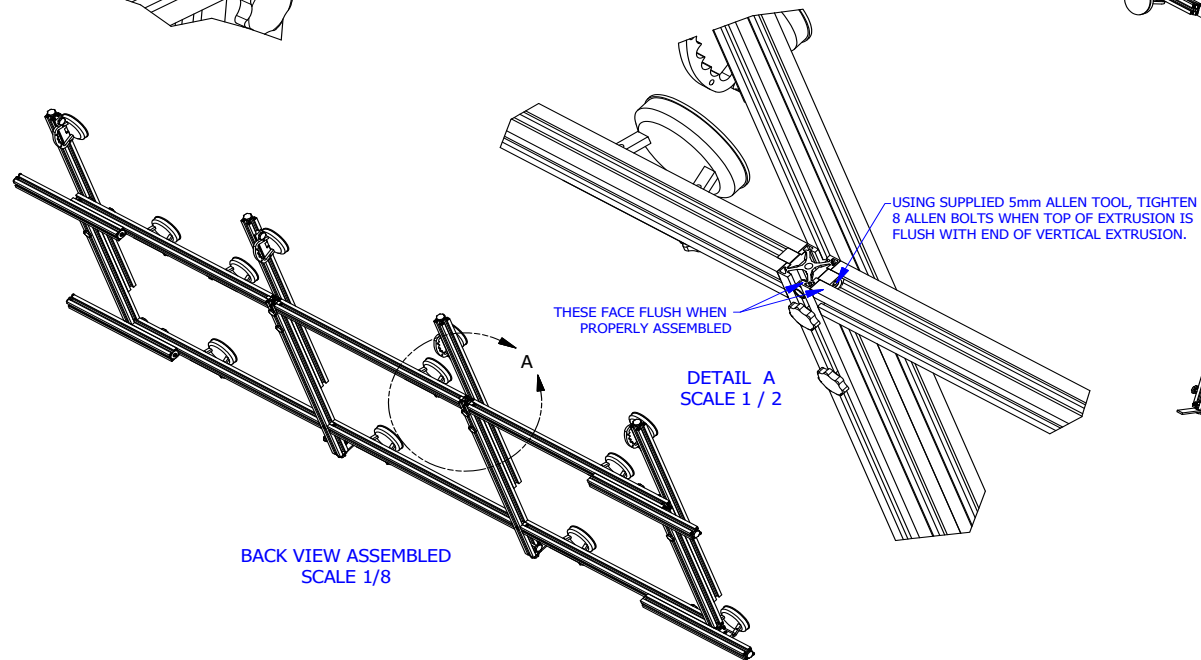

ETM-GRIP ASSEMBLY INSTRUCTIONS

PART NUMBER: ETM-GRIP

European Tile Master Inc.
27 Copper Ridge Rd.
Trout Creek, MT 59874
954-917-3599

DETAIL B
SCALE 1 / 2