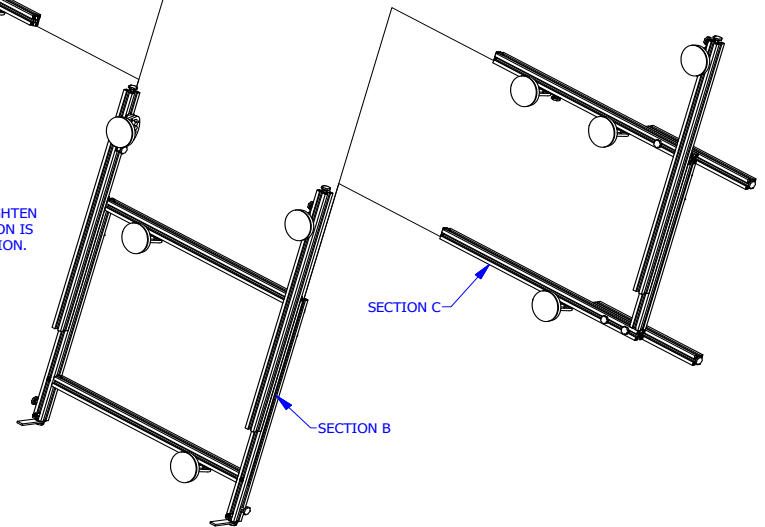

ETM-GRIP ASSEMBLY INSTRUCTIONS

PART NUMBER: ETM-GRIP

European Tile Master Inc.
27 Copper Ridge Rd.
Trout Creek, MT 59874
954-917-3599

DETAIL B
SCALE 1 / 2