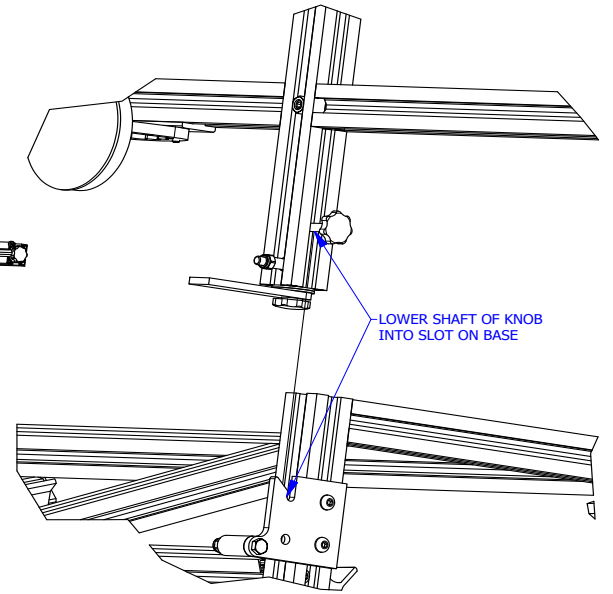

ETM-GRIP ASSEMBLY INSTRUCTIONS

PART NUMBER: ETM-GRIP

European Tile Master Inc.
27 Copper Ridge Rd.
Trout Creek, MT 59874
954-917-3599

DETAIL B
SCALE 1 / 2