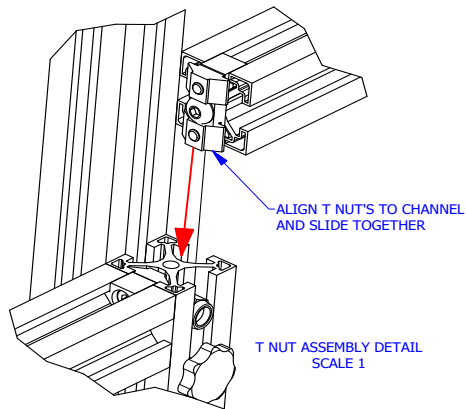

ETM-GRIP ASSEMBLY INSTRUCTIONS

PART NUMBER: ETM-GRIP

European Tile Master Inc.
27 Copper Ridge Rd.
Trout Creek, MT 59874
954-917-3599

DETAIL B
SCALE 1 / 2