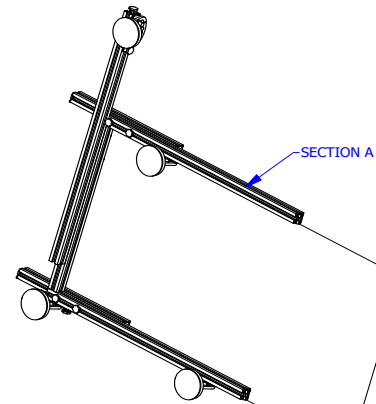

ETM-GRIP ASSEMBLY INSTRUCTIONS

PART NUMBER: ETM-GRIP

European Tile Master Inc.
27 Copper Ridge Rd.
Trout Creek, MT 59874
954-917-3599

DETAIL B
SCALE 1 / 2