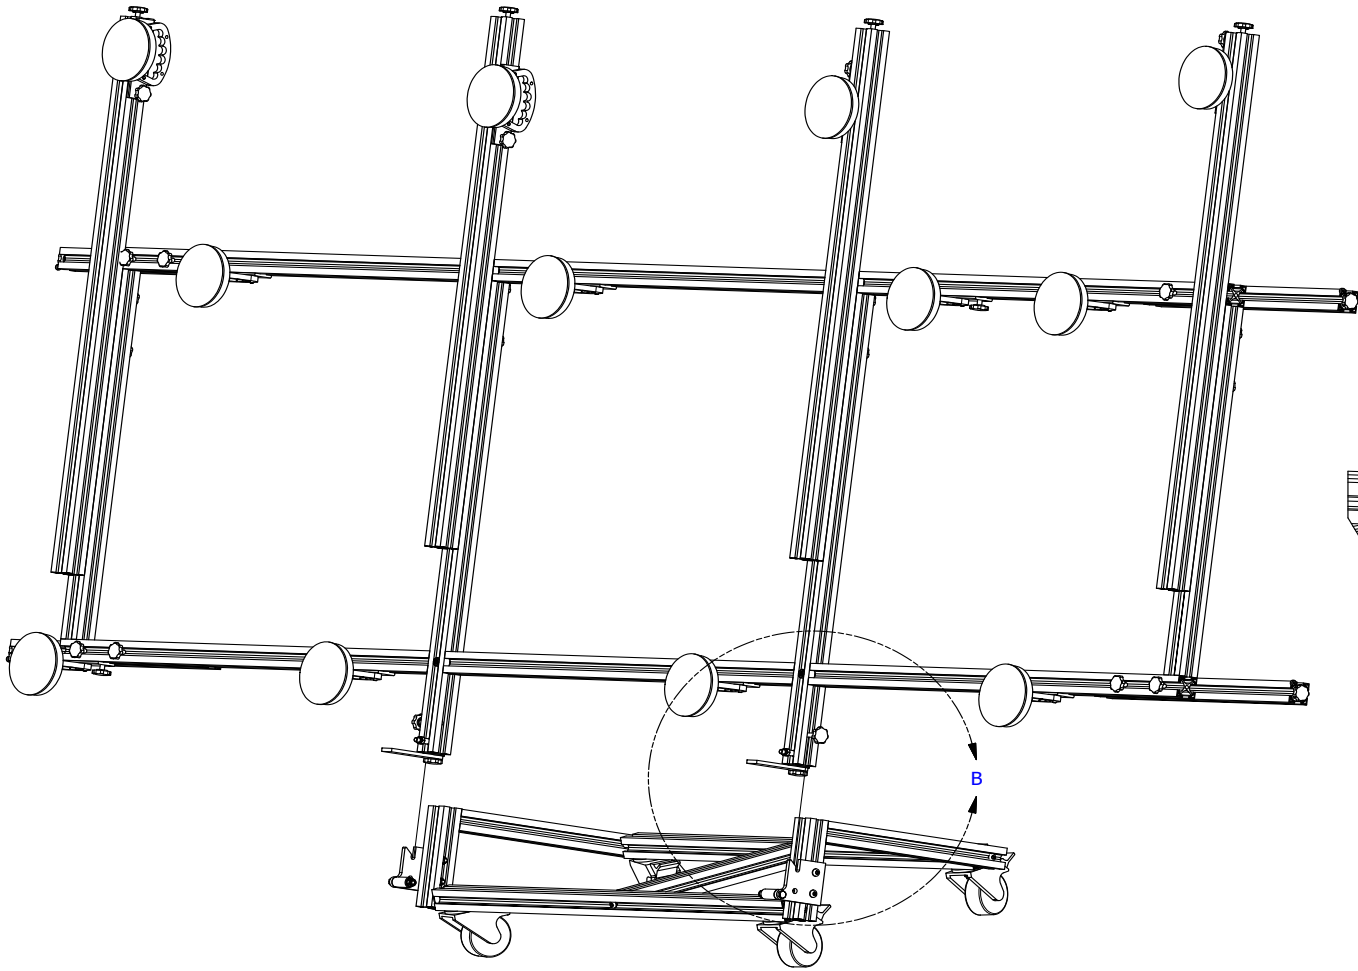

ETM-GRIP ASSEMBLY INSTRUCTIONS

PART NUMBER: ETM-GRIP

European Tile Master Inc.
27 Copper Ridge Rd.
Trout Creek, MT 59874
954-917-3599

DETAIL B
SCALE 1 / 2