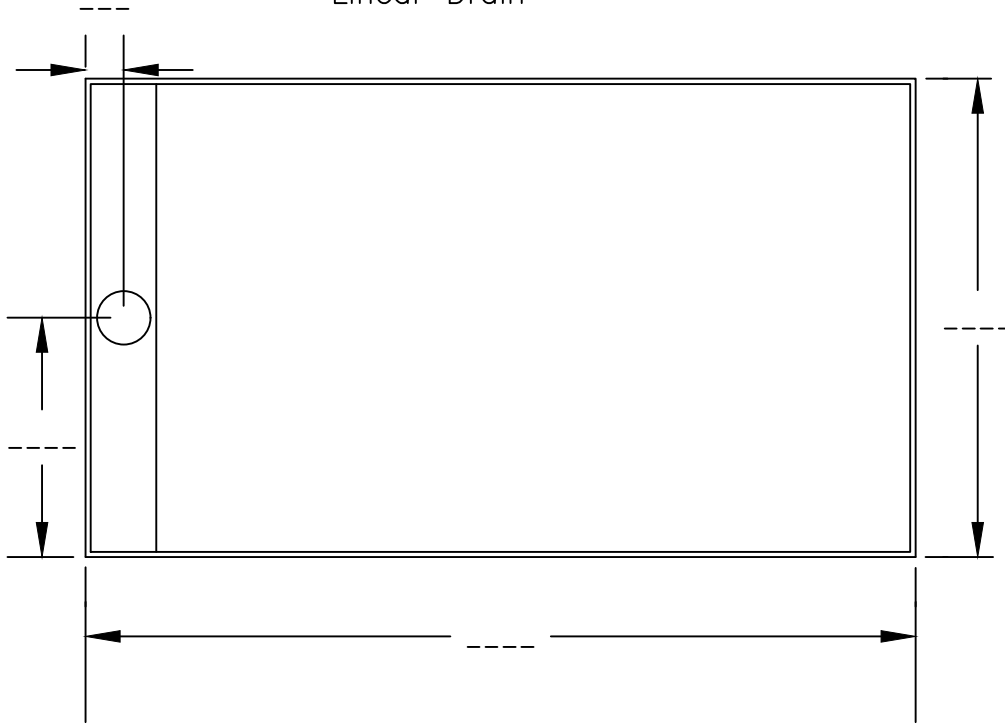

HYDRO BAN® Pre-Sloped Shower Pans Custom Dimensions Form - Linear

Linear Drain

Linear Drain

The HYDRO BAN® Preformed Curb is the length of the longest dimension and adds 3" to the width of the HYDRO BAN Pre-Sloped Shower Pan. Any additional accessories to be purchased separately.

Item# 9399-0000-LDP

Approved By: _____ Date: _____

Special Order HYDRO BAN Pre-Sloped Shower Pans are non-returnable and non-refundable