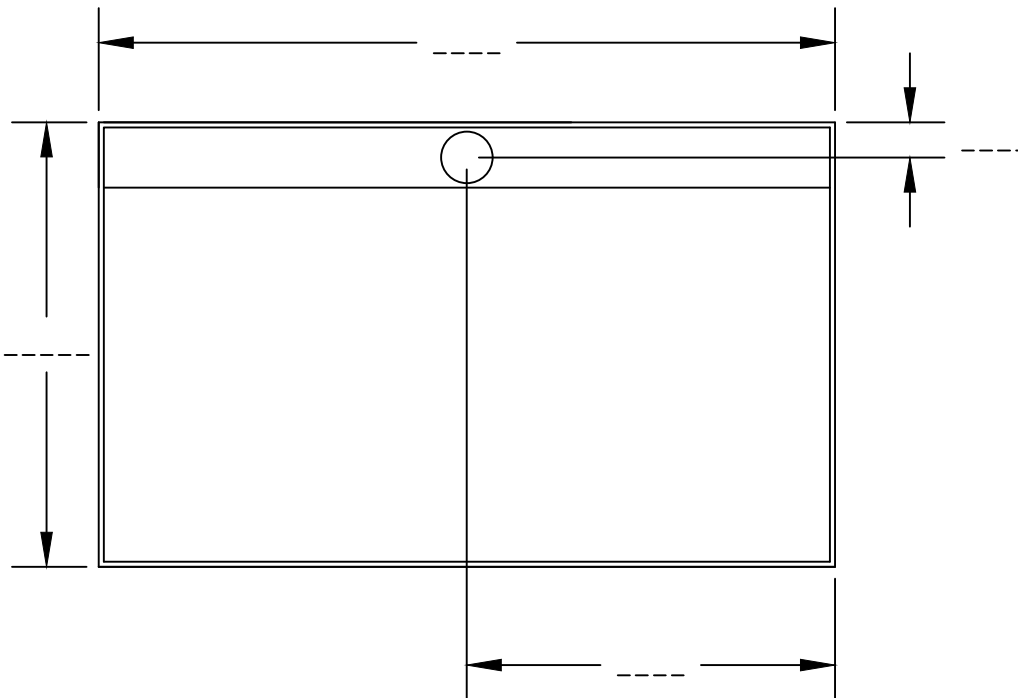

HYDRO BAN® Pre-Sloped Shower Pans Custom Dimensions Form - Linear

Linear Drain

Linear Drain

The HYDRO BAN® Preformed Curb is the length of the longest dimension and adds 3" to the width of the HYDRO BAN Pre-Sloped Shower Pan. Any additional accessories to be purchased separately.

Item# 9399-0000-LDP

Approved By: _____ Date: _____

Special Order HYDRO BAN Pre-Sloped Shower Pans are non-returnable and non-refundable