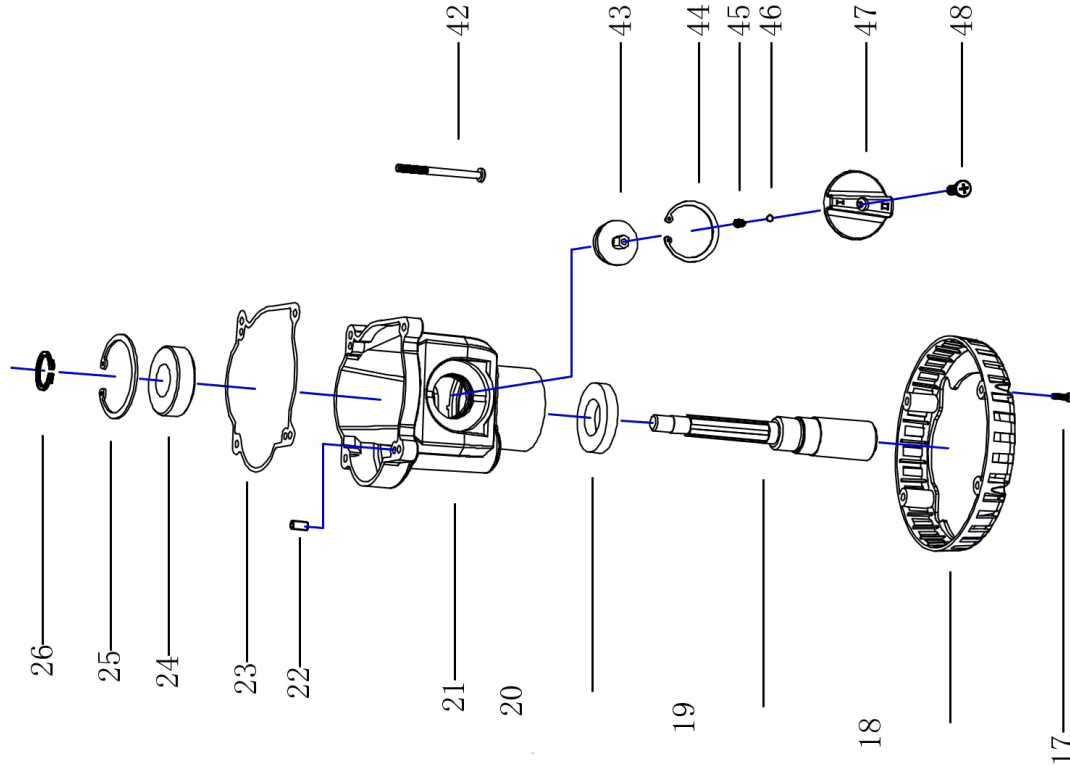

Part-list	ES	EN	Prod.	
13	24513 1	MANGO SUPERIOR RUBIMIX-9N	UPPER HANDLE RUBIMIX-9N	
14	24529 1	INTERRUPTOR 110V RUBIMIX-16 ERGOMAX	SWITCH CONTROL 110V RUBIMIX-16 ERGOMAX	25942, 25948, 24949
14	24384 1	INTERRUPTOR 230V RUBIMIX-16 ERGOMAX	SWITCH CONTROL 230V RUBIMIX-16 ERGOMAX	25940, 25944, 24954, 24958, 24986
15	25115 1	CONDENSADOR RUBIMIX-9	CAPACITOR RMIX-9-BL	
16	25114 1	FIJACION CABLE RUBIMIX-9	CORD CAMP RMIX-9-BL	
17	24345 19	TORN ST3,9X14	SCREW ST3,9X14	
27	25193 1	ENGRANAJE GRANDE RUBIMIX-9	BIG GEAR RMIX-9-BL	
28	25122 1	RODAMIENTO 6000 RUBIMIX-9	6000 BEARING RMIX-9-BL	
29	25735 2	RODAMIENTO 698 Z RMIX-9	698 Z BEARING RMIX-9	
30	25189 1	ENGRANAJE LARGO RUBIMIX-9	LONG GEAR RMIX-9-BL	
31	25188 1	ENGRANAJE POS.41 RUBIMIX-9	GEAR POS.41 RMIX-9-BL	
32	25202 1	ANILLO ELAST.Ø 10 RMIX-9 DUP	CIRCLIP DIA.10 RMIX-9 DUP	
33	24520 1	CUBIERTA MOTOR RUBIMIX-9N	MOTOR COVER RUBIMIX-9N	
34	24521 1	MANGO INFERIOR RUBIMIX-9N	LOWER HANDLE RUBIMIX-9N	
35	25734 1	PROTECCION CABLE RUBIMIX-9-N	CORD GUARD RMIX-9-N	
36	25566 1	ENCHUFE 110V USA RUBIMIX-9	WIRE 110V USA RMIX-9-BL	25948, 25949
36	25738 1	ENCHUFE 230V AUS.RUBIMIX-9	WIRE 230V AUS.RMIX-9-BL	24954
36	25564 1	ENCHUFE 220V UK RUBIMIX-9	WIRE 220V UK RMIX-9-BL	25944
36	25565 1	ENCHUFE 110V UK RUBIMIX-9	WIRE 110V UK RMIX-9-BL	25942
36	25112 1	ENCHUFE 230V 2X0,75 MM	WIRE 230V 2X0,75 MM	25940, 24958, 24986
37	25572 3	TORN M4X6 ST RUBIMIX-9 PLUS	SCREW M4X6 ST RMIX-9-BL PLUS	
38	25191 1	RODAMIENTO 6001 RUBIMIX-9	6001 BEARING RMIX-9-BL	
39	25577 1	MECHA DEPOSITO ACEITE RUBIMIX-9 PLUS	OIL CORDUROY RMIX-9-BL PLUS	
40	24522 1	TAPA ACEITE RUBIMIX-9N POS.40	FRAME OIL COVER RUBIMIX-9N POS.40	
41	25581 2	TORN M3X10 RUBIMIX-9 PLUS	SCREW M3X10 RMIX-9-BL PLUS	