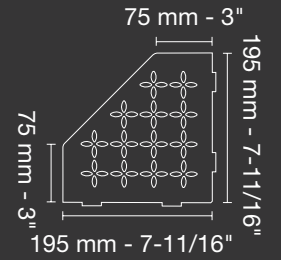

Corner Shelf

Schluter®-SHELF-E

For new or retrofit installations