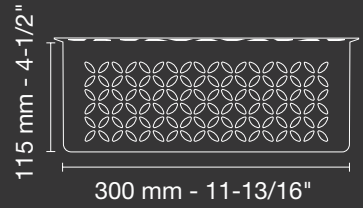

Wall Shelf

Schluter®-SHELF-W

For installation while tiling

Floral

Stainless Steel

Brushed Stainless Steel - EB
SWS1 D5 EB

Color-coated Aluminum

Matte White - MBW
SWS1 D5 MBW