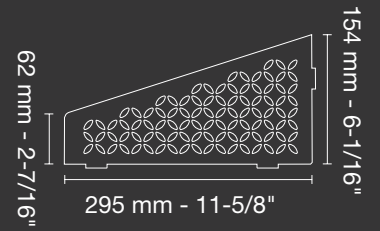

Corner Shelf

Schluter®-SHELF-E

For new or retrofit installations

Quadrilateral

Floral

Stainless Steel

Brushed Stainless Steel - EB
SES3 D5 EB

Color-coated Aluminum