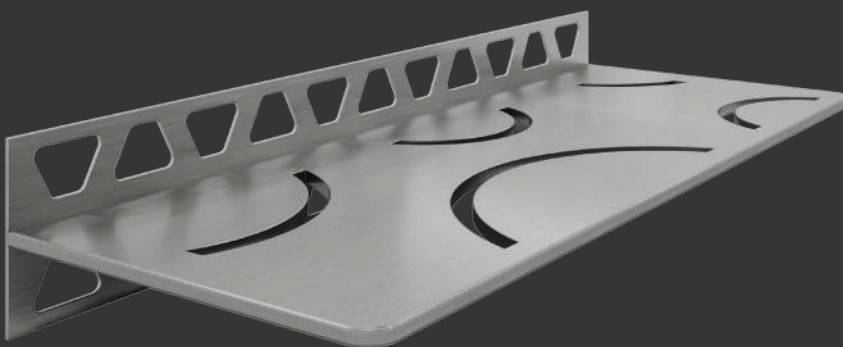

Curve

Stainless Steel

Brushed Stainless Steel - EB
SWS1 D6 EB

Color-coated Aluminum