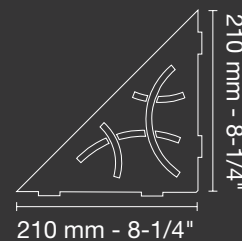

Corner Shelf

Schluter®-SHELF-E

For new or retrofit installations

Triangular

Floral

Stainless Steel

Brushed Stainless Steel - EB
SES1 D5 EB

Color-coated Aluminum