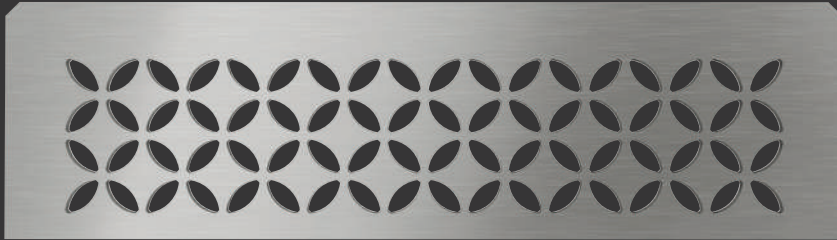

Niche Shelf

Schluter®-SHELF-N

- For installation while tiling
- Integrates with Schluter®-KERDI-BOARD-SN prefabricated shower niches

Floral

Stainless Steel

Brushed Stainless Steel - EB
SNS1 D5 EB

Color-coated Aluminum