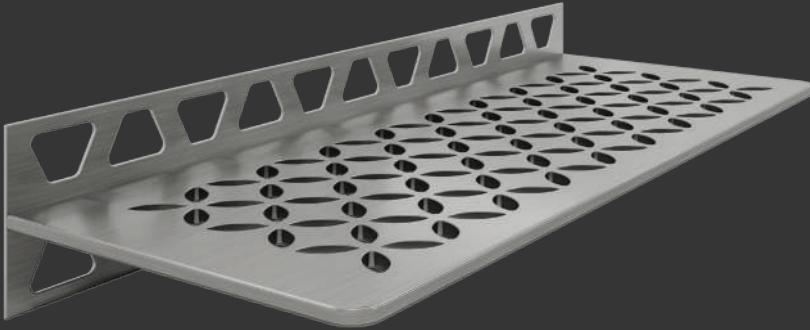

Wall Shelf

Schluter®-SHELF-W

For installation while tiling

Floral

Stainless Steel

Brushed Stainless Steel - EB
SWS1 D5 EB

Color-coated Aluminum

Matte White - MBW
SWS1 D5 MBW