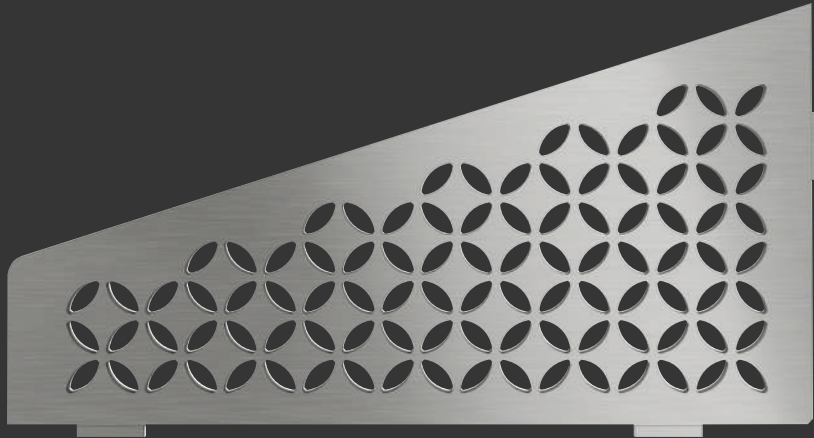

Corner Shelf

Schluter®-SHELF-E

For new or retrofit installations

Triangular

Floral

Stainless Steel

Brushed Stainless Steel - EB
SES1 D5 EB

Color-coated Aluminum

Corner Shelf

Schluter®-SHELF-E

For new or retrofit installations

Quadrilateral

Floral

Stainless Steel

Brushed Stainless Steel - EB
SES3 D5 EB

Color-coated Aluminum