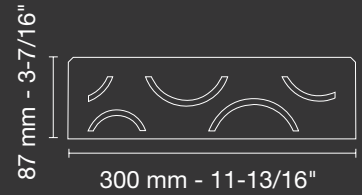

Niche Shelf

Schluter®-SHELF-N

- For installation while tiling
- Integrates with Schluter®-KERDI-BOARD-SN prefabricated shower niches