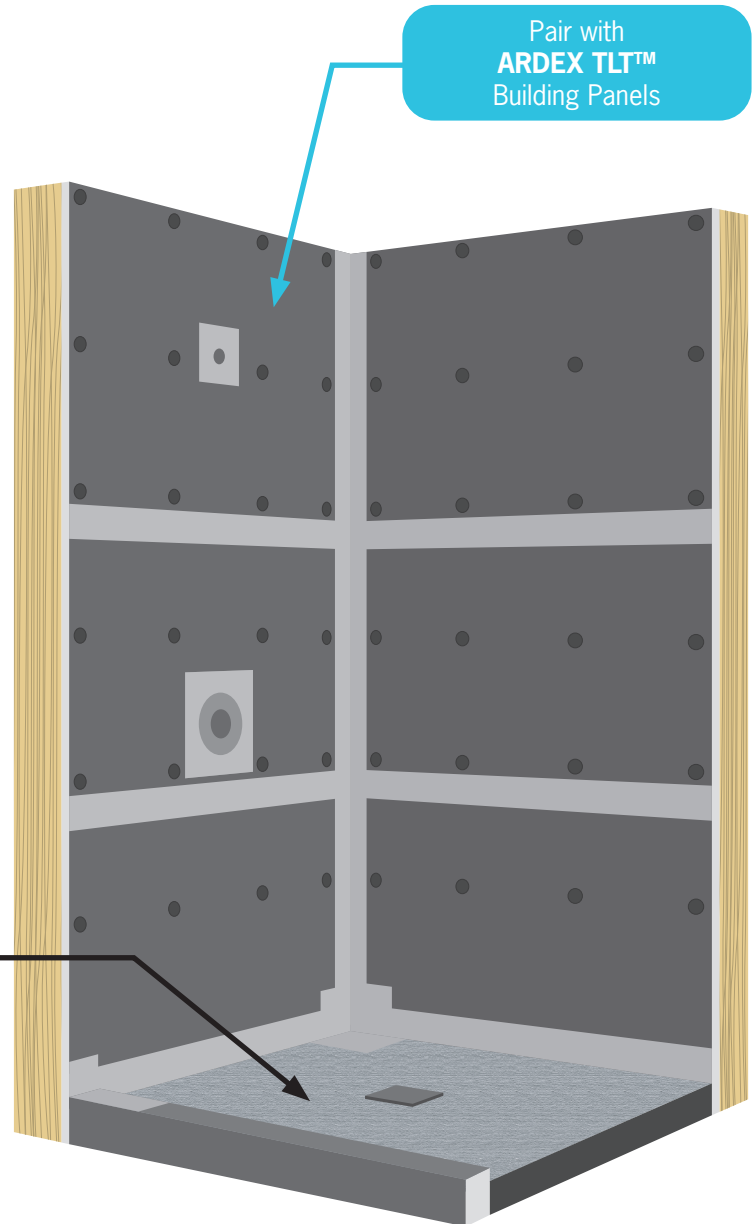

tile & stone
Installation Systems

www.ardexamericas.com

BUILT BY
YOU
backed by ARDEX