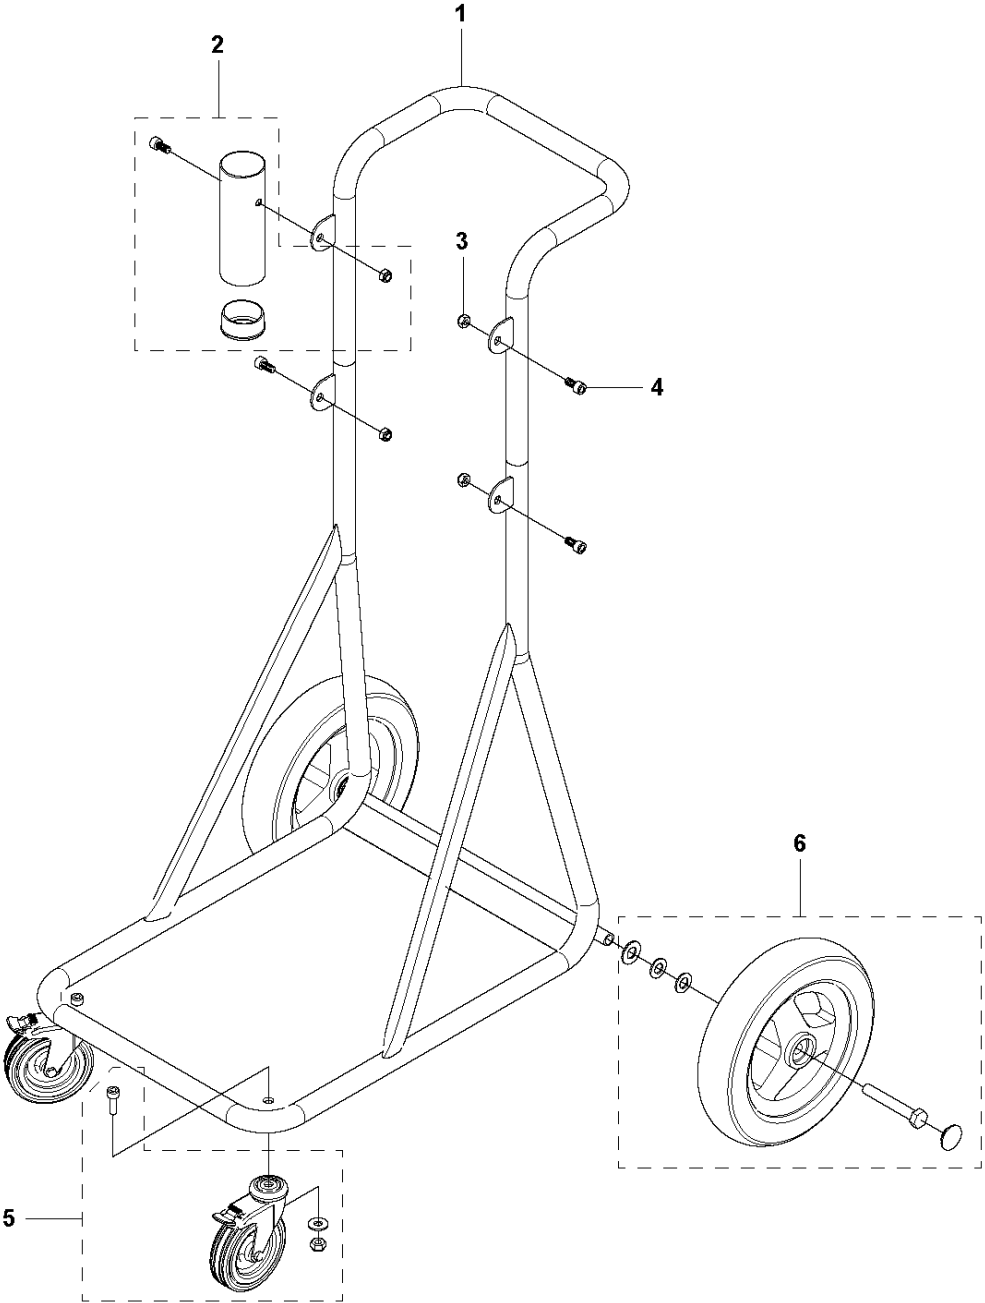

SPARE PARTS LIST

DUST AND SLURRY MANAGEMENT

C3000, 2019-07

A C3000
CHASSIS / FRAME

Ref	Part No	Description	Remark	QTY KIT
1	591 89 27-01	LOCKING SPRING		2
2	591 85 10-01	SEPARATOR		1
3	590 45 70-01	SEAL KIT		1
4	591 84 95-01	TANK		1
5	590 39 64-01	HOLDER KIT		3
6	590 74 99-01	DECAL		1
7	592 21 68-01	DECAL		1
8	590 39 86-01	FLAP		1
9	590 45 75-01	SCREW KIT		2
10	590 43 58-01	HOLDER		1
11	590 42 92-01	BAG		1
12	591 72 96-01	PROTECTION		1
13	590 43 34-01	STRAP		1
14	592 01 99-01	DECAL		1

B C3000
CARRIAGE

CARRIAGE

C3000, 2019-07

Ref	Part No	Description	Remark	QTY KIT
1	592 00 55-01	CARRIAGE		1
2	590 42 64-01	HOLDER		1
3	732 21 18-01	LOCK NUT		4
4	725 54 49-01	SCREW IHSCM		4
5	590 45 73-01	WHEEL KIT		1
6	590 45 74-01	WHEEL KIT		1