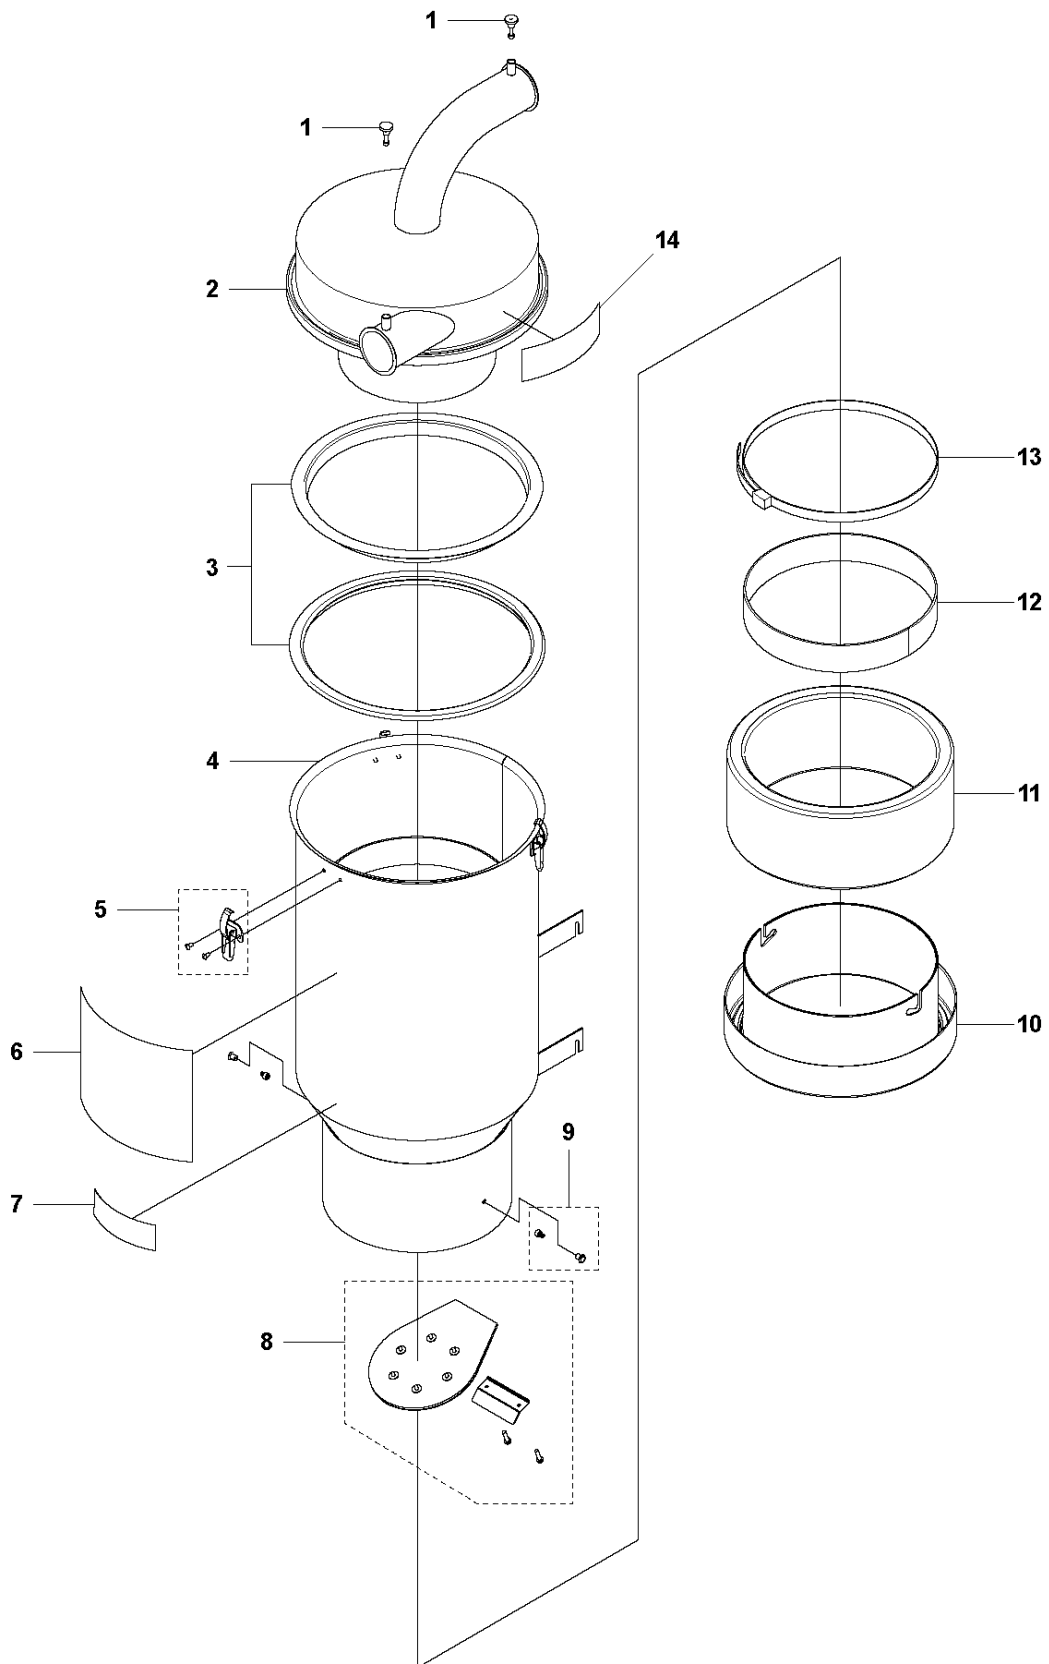

SPARE PARTS LIST

DUST AND SLURRY MANAGEMENT

C3000, 2019-07

A C3000
CHASSIS / FRAME

Ref	Part No	Description	Remark	QTY KIT
1	591 89 27-01	LOCKING SPRING		2
2	591 85 10-01	SEPARATOR		1
3	590 45 70-01	SEAL KIT		1
4	591 84 95-01	TANK		1
5	590 39 64-01	HOLDER KIT		3
6	590 74 99-01	DECAL		1
7	592 21 68-01	DECAL		1
8	590 39 86-01	FLAP		1
9	590 45 75-01	SCREW KIT		2
10	590 43 58-01	HOLDER		1
11	590 42 92-01	BAG		1
12	591 72 96-01	PROTECTION		1
13	590 43 34-01	STRAP		1
14	592 01 99-01	DECAL		1

B C3000
CARRIAGE

CARRIAGE

C3000, 2019-07

Ref	Part No	Description	Remark	QTY KIT
1	592 00 55-01	CARRIAGE		1
2	590 42 64-01	HOLDER		1
3	732 21 18-01	LOCK NUT		4
4	725 54 49-01	SCREW IHSCM		4
5	590 45 73-01	WHEEL KIT		1
6	590 45 74-01	WHEEL KIT		1