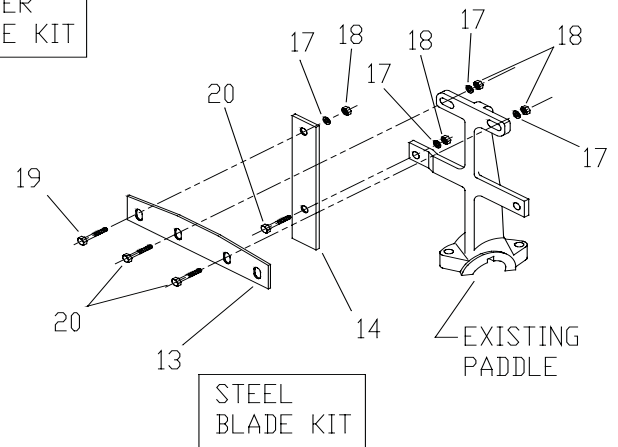

MORTAR & PLASTER MIXERS

6-SR, S6-SR, 8-S, S8-S, 10-S, S10-S

DRUM ASSEMBLY

Ref	Code	Description	Qty
1	227830	Nut, Hex, 3/8	24
2	176230	Washer, Spring, 3/8	16
3	226210	Bolt, HexHd, 3/8 x 1	4
4	226220	Bolt, HexHd, 3/8 x 1-1/4	4
5	496224	Dump Lever	1
6	496214	Grill, Fixed 4S-6SR	1
	496370	Grill, Fixed 8S-S8S	1
	496380	Grill, Fixed 10-S	1
7	174986	Washer, 3/8	2
8	227814	Nut, Hex Lock, 3/8	2
9	496218	Grill, Hinged 46-6SR	1
	496375	Grill, Hinged 8S-S8S	1
	496385	Grill, Hinged 10-S	1
10	117761	Bolt, Carriage 3/8 x 1-1/4	12
11	496000	Shim - Drum Locator (a/r)	3
12	496070	Pivot	2
13	110450	Ball Bearing, 208-24S	2
14	496080	Trunnion	2
15	496042	Seal Ring	2
16	190854	Flinger, 3.00 x 1.47 x .13	2
17	192923	Drum Seal	4
18	496177	Plate Seal	2
19	110689	Grease Fitting 45° 1/8 NPT	2
20	117771	Bolt, Carriage 3/8 x 1-1/2	8
21	464990	Drum 4S-S4S	1
	496207	Drum 6SR-S6SR	1
	496291	Drum 8S-S8S	1
	496292	Drum 10S-S10S	1

SPIRAL ASSEMBLY

Ref	Code	Description	Qty
	496657	Shaft 5S-S6SR	1
1	496659	Shaft S8S	1
	496661	Shaft S10S	1
	464985	Spiral Weldment, 5S-S6SR	1
2	496252	Spiral Weldment, S8S	1
	496621	Spiral Weldment, S10S	1
3	226000	Bolt, HexHd, 5/16 x 1-1/2	4
4	174990	Washer, 5/16	4
5	465680	Scraper 5S-S6SR	2
	496242	Scraper S8S-S12S	2
6	176220	Washer, Spring, 5/16	4

PADDLE ASSEMBLY

Ref	Code	Description	Qty
1	496656	Shaft 4S-6SR	1
	496658	Shaft 8S	1
	496660	Shaft 10S	1
2	096019	Paddle 4S-6PR Left Hand	2
	096305	Paddle 8S-10S Left Hand	2
3	176810	Key, Woodruff 3/8 x 1-1/4	4
	096010	Paddle Cap	2
5	096018	Paddle 4S-6PR Right Hand	2
	096304	Paddle 8S-10S Right Hand	2
6	226701	Bolt, HexHd, 1/2 x 2-3/4	6
7	227854	Nut, Hex, 1/2	6
8	176250	Washer, Spring, 1/2	6