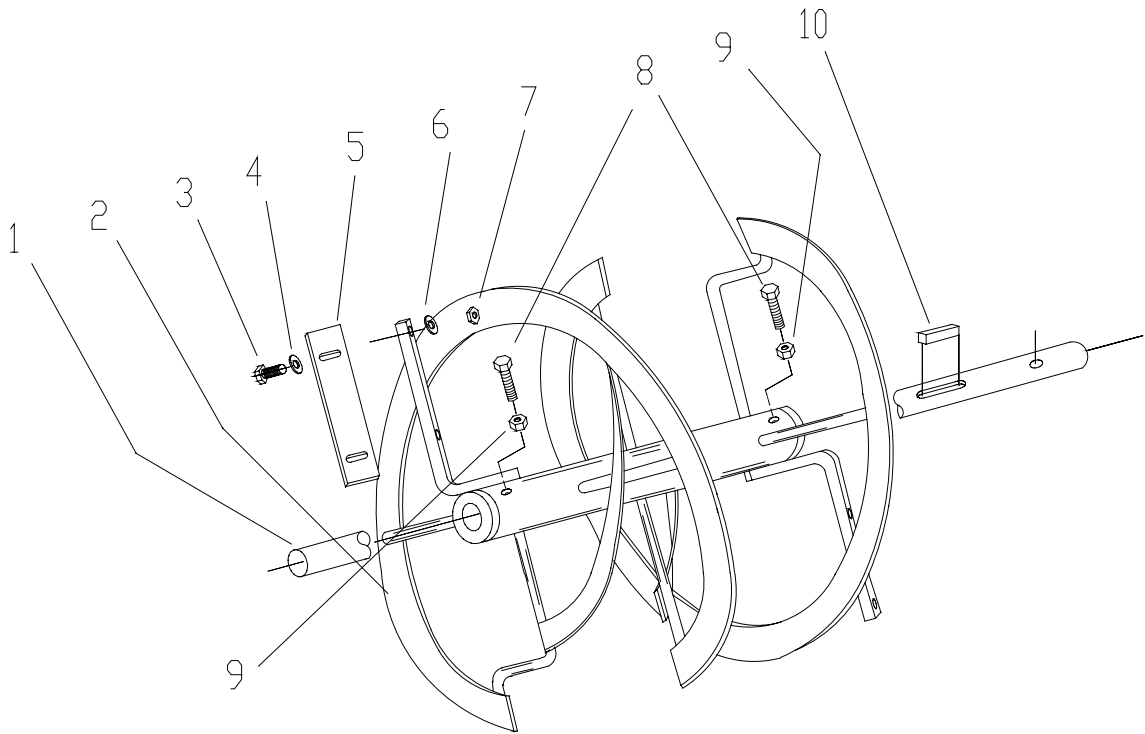

MORTAR & PLASTER MIXERS

6-SR, S6-SR, 8-S, S8-S, 10-S, S10-S

DRUM ASSEMBLY

Ref	Code	Description	Qty
1	227830	Nut, Hex, 3/8	24
2	176230	Washer, Spring, 3/8	16
3	226210	Bolt, HexHd, 3/8 x 1	4
4	226220	Bolt, HexHd, 3/8 x 1-1/4	4
5	496224	Dump Lever	1
6	496214	Grill, Fixed 4S-6SR	1
	496370	Grill, Fixed 8S-S8S	1
	496380	Grill, Fixed 10-S	1
7	174986	Washer, 3/8	2
8	227814	Nut, Hex Lock, 3/8	2
9	496218	Grill, Hinged 46-6SR	1
	496375	Grill, Hinged 8S-S8S	1
	496385	Grill, Hinged 10-S	1
10	117761	Bolt, Carriage 3/8 x 1-1/4	12
11	496000	Shim - Drum Locator (a/r)	3
12	496070	Pivot	2
13	110450	Ball Bearing, 208-24S	2
14	496080	Trunnion	2
15	496042	Seal Ring	2
16	190854	Flinger, 3.00 x 1.47 x .13	2
17	192923	Drum Seal	4
18	496177	Plate Seal	2
19	110689	Grease Fitting 45° 1/8 NPT	2
20	117771	Bolt, Carriage 3/8 x 1-1/2	8
21	464990	Drum 4S-S4S	1
	496207	Drum 6SR-S6SR	1
	496291	Drum 8S-S8S	1
	496292	Drum 10S-S10S	1

SPIRAL ASSEMBLY

Ref	Code	Description	Qty
	496657	Shaft 5S-S6SR	1
1	496659	Shaft S8S	1
	496661	Shaft S10S	1
	464985	Spiral Weldment, 5S-S6SR	1
2	496252	Spiral Weldment, S8S	1
	496621	Spiral Weldment, S10S	1
3	226000	Bolt, HexHd, 5/16 x 1-1/2	4
4	174990	Washer, 5/16	4
5	465680	Scraper 5S-S6SR	2
	496242	Scraper S8S-S12S	2
6	176220	Washer, Spring, 5/16	4

PADDLE ASSEMBLY

Ref	Code	Description	Qty
1	496656	Shaft 4S-6SR	1
	496658	Shaft 8S	1
	496660	Shaft 10S	1
2	096019	Paddle 4S-6PR Left Hand	2
	096305	Paddle 8S-10S Left Hand	2
3	176810	Key, Woodruff 3/8 x 1-1/4	4
	096010	Paddle Cap	2
5	096018	Paddle 4S-6PR Right Hand	2
	096304	Paddle 8S-10S Right Hand	2
6	226701	Bolt, HexHd, 1/2 x 2-3/4	6
7	227854	Nut, Hex, 1/2	6
8	176250	Washer, Spring, 1/2	6