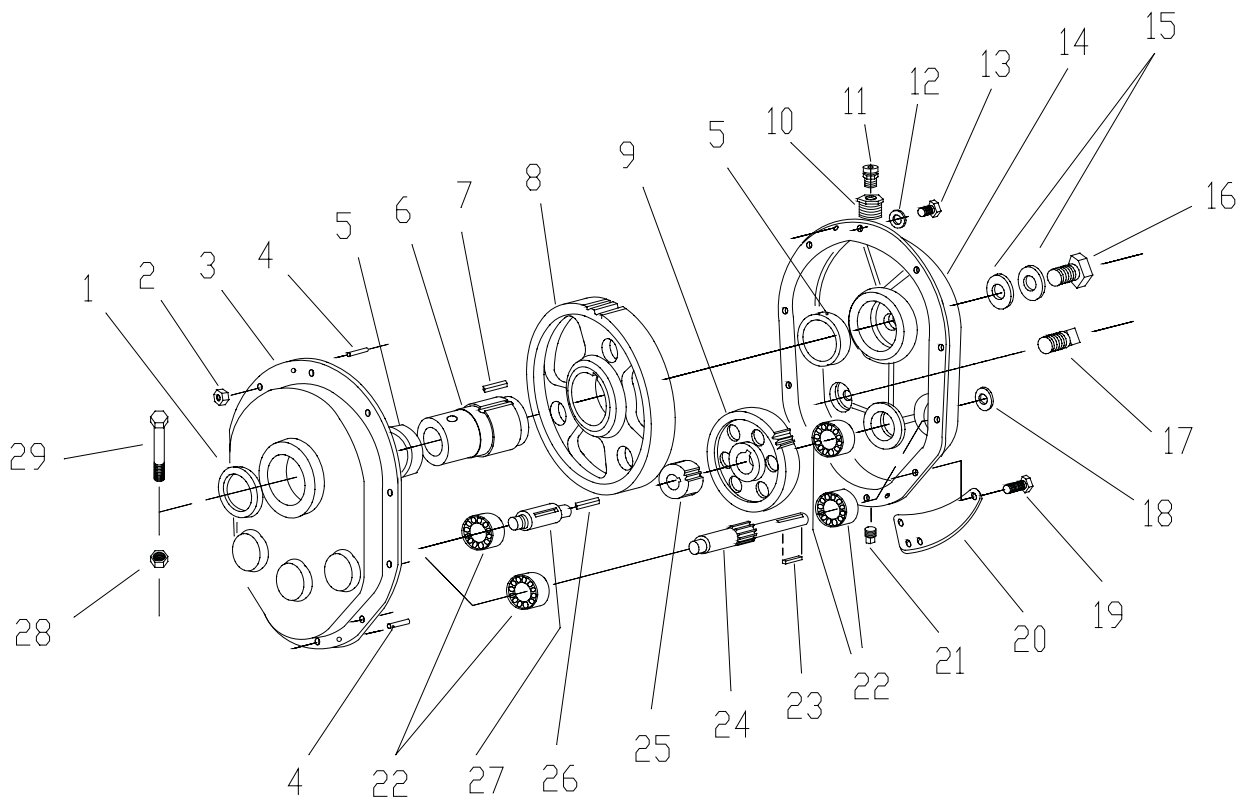

GEAR BOX ASSEMBLY ~ #610000

Ref	Code	Description	Qty
1	199491	Oil Seal, C/R 24897	1
2	227820	Nut, Hex PI 5/16 UNC	10
3	496320	Case, Front Half	1
4	135470	Pin, Spr SI St .25 x .625	2
5	110105	Ball Bearing, 6013-2RS	2
6	496642	Sleeve	1
7	432150	Key 3/8 x 1-3/8	1
8	496641	Gear, 60T, 6DP, (10" dia)	1
9	496322	Gear, 60T, 10 DP (6" dia)	1
10	187411	Bushing, Reducer 3/8 x 1/8 NPT	1
11	110550	Breather	1
12	176220	Washer, Spring PI 5/16	10
13	225980	Bolt, HexHd, 5/16 x 1	8
14	496640	Case, Rear Half	1
15	174996	Washer, 3/4	1
16	227236	Bolt, HexHd, 3/4 x 1	1
17	185630	Plug, Pipe 3/8 NPT	1
18	199380	Oil Seal, C/R 7440	1
19	225990	Bolt, HexHd, 5/16 x 1-1/4	2
20	496045	Link, Lever	1
21	185632	Pipe Plug, Magnetic 3/8 NPT	1
22	110410	Ball Bearing, 6204	4
23	432050	Key 3/16 x 1-5/8	1
24	496324	Pinion/Shaft, 12T, 10DP	1
25	496333	Pinion, 12T, 6DP (2" dia)	1
26	432290	Key 1/4 x 2-1/2	1
27	496131	Shaft, Pinion	1
28	128291	Nut, Hex, 1/2, Top Lock Gr5	3
29	496643	Bolt, 1/2 x 3.35 UNC Gr5 Zn PI Sb	3