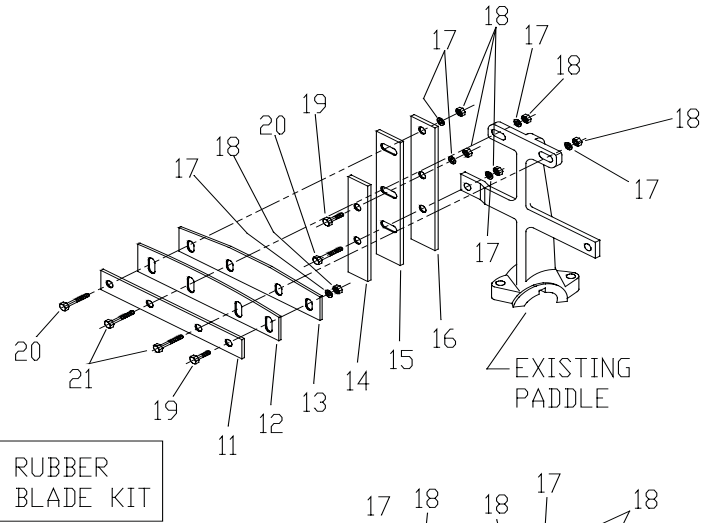

MORTAR & PLASTER MIXERS

6-SR, S6-SR, 8-S, S8-S, 10-S, S10-S

DRUM ASSEMBLY

Ref	Code	Description	Qty
1	227830	Nut, Hex, 3/8	24
2	176230	Washer, Spring, 3/8	16
3	226210	Bolt, HexHd, 3/8 x 1	4
4	226220	Bolt, HexHd, 3/8 x 1-1/4	4
5	496224	Dump Lever	1
6	496214	Grill, Fixed 4S-6SR	1
	496370	Grill, Fixed 8S-S8S	1
	496380	Grill, Fixed 10-S	1
7	174986	Washer, 3/8	2
8	227814	Nut, Hex Lock, 3/8	2
9	496218	Grill, Hinged 46-6SR	1
	496375	Grill, Hinged 8S-S8S	1
	496385	Grill, Hinged 10-S	1
10	117761	Bolt, Carriage 3/8 x 1-1/4	12
11	496000	Shim - Drum Locator (a/r)	3
12	496070	Pivot	2
13	110450	Ball Bearing, 208-24S	2
14	496080	Trunnion	2
15	496042	Seal Ring	2
16	190854	Flinger, 3.00 x 1.47 x .13	2
17	192923	Drum Seal	4
18	496177	Plate Seal	2
19	110689	Grease Fitting 45° 1/8 NPT	2
20	117771	Bolt, Carriage 3/8 x 1-1/2	8
21	464990	Drum 4S-S4S	1
	496207	Drum 6SR-S6SR	1
	496291	Drum 8S-S8S	1
	496292	Drum 10S-S10S	1

SPIRAL ASSEMBLY

Ref	Code	Description	Qty
	496657	Shaft 5S-S6SR	1
1	496659	Shaft S8S	1
	496661	Shaft S10S	1
	464985	Spiral Weldment, 5S-S6SR	1
2	496252	Spiral Weldment, S8S	1
	496621	Spiral Weldment, S10S	1
3	226000	Bolt, HexHd, 5/16 x 1-1/2	4
4	174990	Washer, 5/16	4
5	465680	Scraper 5S-S6SR	2
	496242	Scraper S8S-S12S	2
6	176220	Washer, Spring, 5/16	4

PADDLE ASSEMBLY

Ref	Code	Description	Qty
1	496656	Shaft 4S-6SR	1
	496658	Shaft 8S	1
	496660	Shaft 10S	1
2	096019	Paddle 4S-6PR Left Hand	2
	096305	Paddle 8S-10S Left Hand	2
3	176810	Key, Woodruff 3/8 x 1-1/4	4
	096010	Paddle Cap	2
5	096018	Paddle 4S-6PR Right Hand	2
	096304	Paddle 8S-10S Right Hand	2
6	226701	Bolt, HexHd, 1/2 x 2-3/4	6
7	227854	Nut, Hex, 1/2	6
8	176250	Washer, Spring, 1/2	6