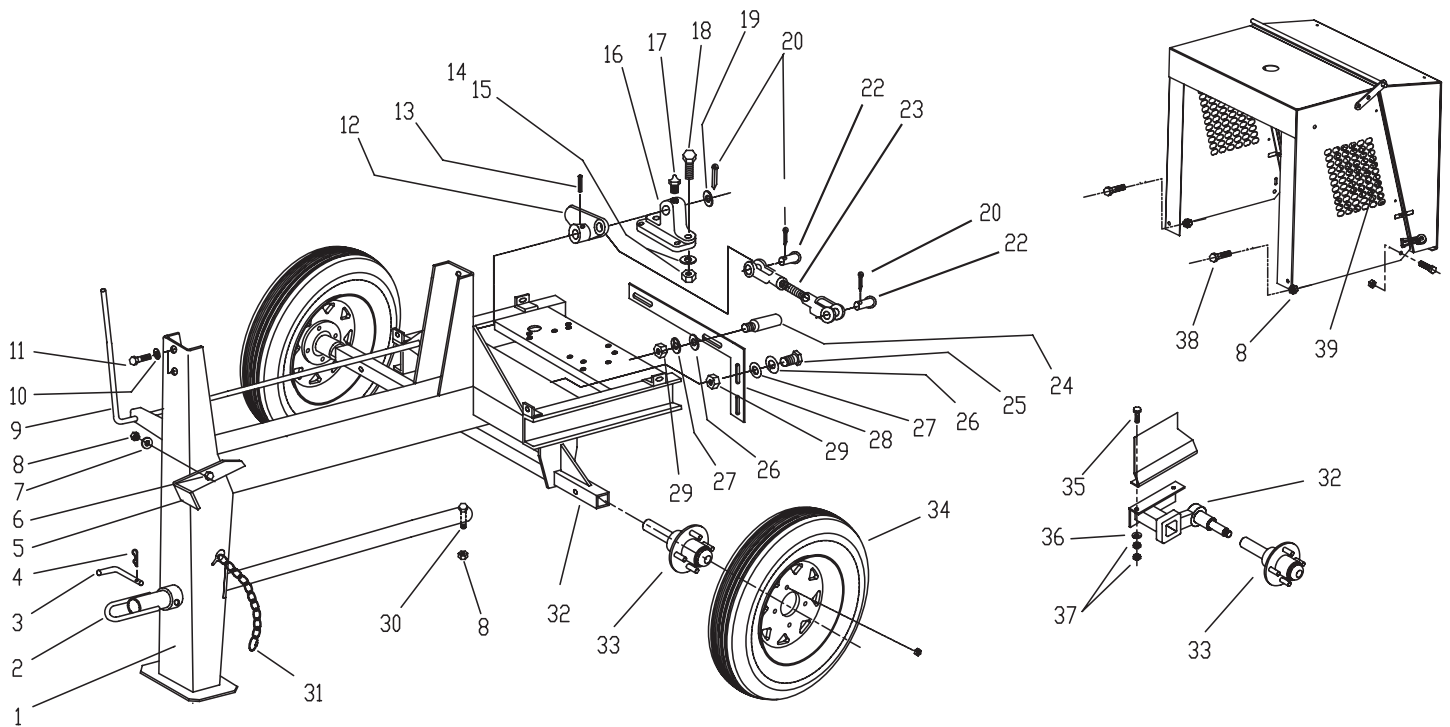

FRAME ASSEMBLY

Ref	Code	Description	Qty	Ref	Code	Description	Qty
	464925	Frame, 10S-S10S	1	19	174996	Washer 3/4	1
1	465128	Frame, 8S-S8S	1	20	135790	Cotter Pin, 1/8 x 1	3
	496127	Frame, 6SR-S6SR	1	21	N/A	Not Used	
2	496617	Draw Bar, Pintel	1	22	134990	Clevis Pin, 3/8 x 1-3/32	2
	496618	Draw Bar, 2" Ball	1	23	119225	Turnbuckle, Mixer	1
3	496088	Lock Pin 6SR-12S	1	24	496220	Belt Guide Stud	2
4	134955	Hitch Pin Clip	1	25	225980	Bolt, HexHd, 5/16 x 1	2
5	496244	Latch Plate 4S-10S	1	26	174986	Washer, 3/8	4
6	226295	Bolt, HexHd, 3/8 x 5	1	27	176220	Washer, Spring 5/16	4
7	248275	Washer, Fender, 3/8 Nom	1	28	464933	Belt Guide, 6SR-12S	1
8	227814	Nut, Hex Lock, 3/8	6	29	227820	Nut, Hex 5/16	4
	496206	Lever, 6SR, 8P	1	30	226272	Bolt, HexHd, 3/8 x 3	1
9	496209	Lever, 8S-S8S	1	31	609686	Safety Chain	1
	496319	Lever, 10S-6PR	1	32	464945	Axle c/w Hub End	1
10	176250	Washer, Spring, 1/2	4	32	431090	Axle, Torsion (Optional)	1
11	226640	Bolt, HexHd, 1/2 x 1-1/4	4	33	201731	Hub End Unit, 6SR - 10S	2
12	496049	Lever Arm 6SR-12S	1	34	431066	Wheel & Tire Assy 5.30 x 12	2
13	135280	Pin, Spr Sl Std 1/4 x 1-1/4	1	35	226252	Bolt, HexHd, 1/2 x 1-1/2	4
14	227830	Nut, Hex, 3/8	2	36	174470	Washer, 1/2	4
15	176230	Washer, Spring, 3/8	2	37	227854	Nut, Hex, 1/2	8
16	496048	Lever Bracket, 6SR-12S	1	38	226210	Bolt, HexHd, 3/8 x 1	4
17	110680	Grease Fitting St 1/8NPT	1	39	464978	Hood Assembly	1
18	226220	Bolt, HexHd, 3/8 x 1-1/4	2		609709	Decal Kit ~ Not Shown	1