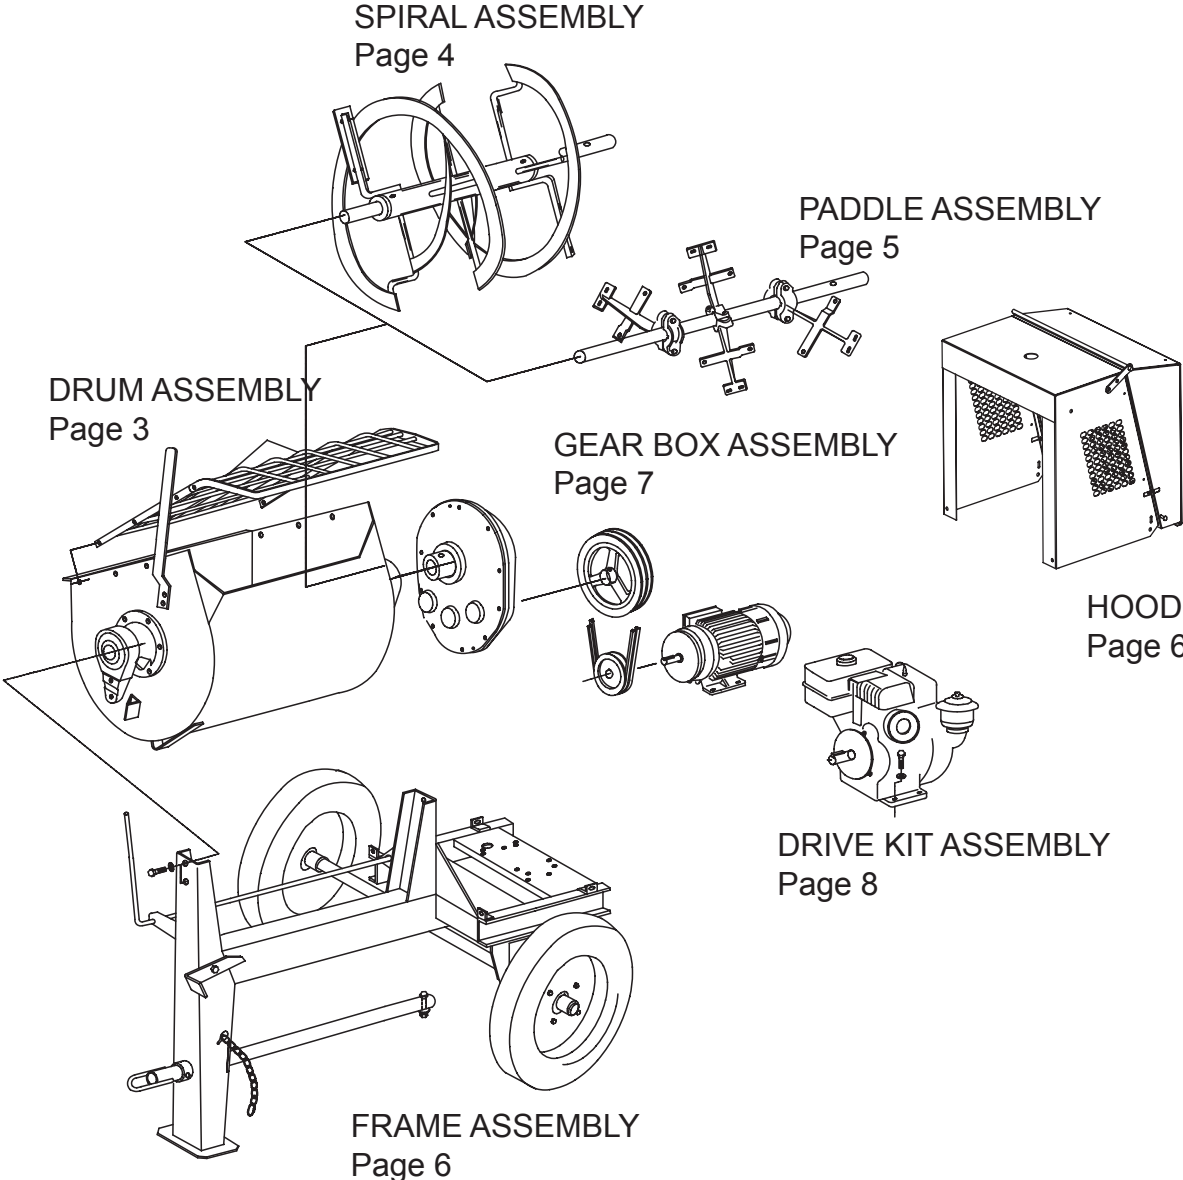

MORTAR & PLASTER MIXERS

6-SR, S6-SR, 8-S, S8-S, 10-S, S10-S

DRUM ASSEMBLY

Ref	Code	Description	Qty
1	227830	Nut, Hex, 3/8	24
2	176230	Washer, Spring, 3/8	16
3	226210	Bolt, HexHd, 3/8 x 1	4
4	226220	Bolt, HexHd, 3/8 x 1-1/4	4
5	496224	Dump Lever	1
6	496214	Grill, Fixed 4S-6SR	1
	496370	Grill, Fixed 8S-S8S	1
	496380	Grill, Fixed 10-S	1
7	174986	Washer, 3/8	2
8	227814	Nut, Hex Lock, 3/8	2
9	496218	Grill, Hinged 46-6SR	1
	496375	Grill, Hinged 8S-S8S	1
	496385	Grill, Hinged 10-S	1
10	117761	Bolt, Carriage 3/8 x 1-1/4	12
11	496000	Shim - Drum Locator (a/r)	3
12	496070	Pivot	2
13	110450	Ball Bearing, 208-24S	2
14	496080	Trunnion	2
15	496042	Seal Ring	2
16	190854	Flinger, 3.00 x 1.47 x .13	2
17	192923	Drum Seal	4
18	496177	Plate Seal	2
19	110689	Grease Fitting 45° 1/8 NPT	2
20	117771	Bolt, Carriage 3/8 x 1-1/2	8
21	464990	Drum 4S-S4S	1
	496207	Drum 6SR-S6SR	1
	496291	Drum 8S-S8S	1
	496292	Drum 10S-S10S	1

PADDLE ASSEMBLY

Ref	Code	Description	Qty
1	496656	Shaft 4S-6SR	1
	496658	Shaft 8S	1
	496660	Shaft 10S	1
2	096019	Paddle 4S-6PR Left Hand	2
	096305	Paddle 8S-10S Left Hand	2
3	176810	Key, Woodruff 3/8 x 1-1/4	4
	096010	Paddle Cap	2
5	096018	Paddle 4S-6PR Right Hand	2
	096304	Paddle 8S-10S Right Hand	2
6	226701	Bolt, HexHd, 1/2 x 2-3/4	6
7	227854	Nut, Hex, 1/2	6
8	176250	Washer, Spring, 1/2	6