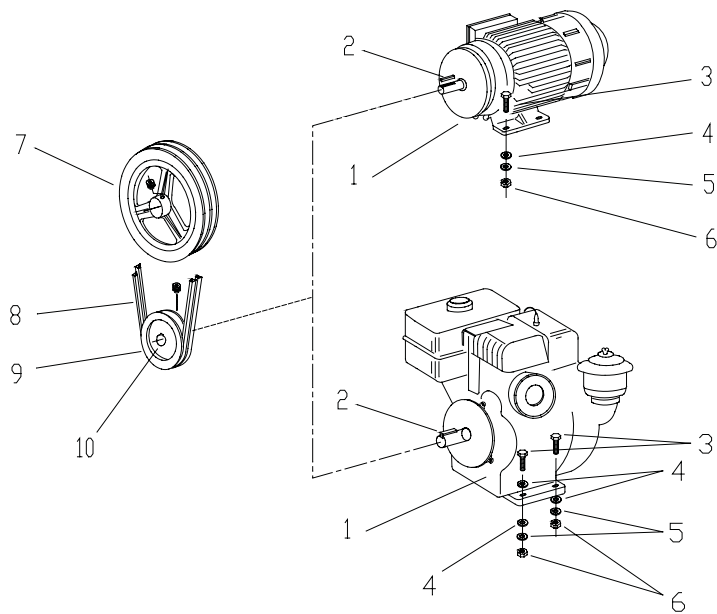

DRIVE KIT ASSEMBLY

			HORSE POWER						
			Gas Drive		Electric Drive				
					Paddle		Spiral		
Ref	Code	Description	5 / 6	8 / 9	1.5	2	1.5	2	
	201912	Eng, B/S STD 135202 0015	1						
	201920	Eng, B/S STD 192402 0015		1					
	201926	Eng, B/S IC 196432 0035 01		1					
	202003	Eng, Honda O/A GX 270 QA		1					
1	202004	Eng, Honda O/A GX 160K 1QX	1						
	202240	Eng, Robin EH172YD0500	1						
	202241	Eng, Robin EH250YD0600		1					
	219590	Motor, 1-115/230			1		1		
	219695	Motor, 1-115/230 1725				1		1	
2	432050	Key 3/16 x 1-5/8	1						
	432340	Key 1/4 x 1-5/8		1					
3	225980	Bolt, HexHd, 5/16 x 1	4		4	4	4	4	4
	226240	Bolt, HexHd, 3/8 x 1-3/4		4					
4	174986	Washer, 3/8		6					
	174990	Washer, 5/16	6		4	4	4	4	4
5	176220	Washer, Spring , 5/16	4		4	4	4	4	4
	176230	Washer, Spring, 3/8		4					
6	227820	Nut, Hex, 5/16	4		4	4	4	4	4
	227830	Nut, Hex, 3/8		4					
7	496160	Pulley, 2AV 10 x 3/4	1	1	1	1	1	1	1
8	239668	Belt, V 4L-420	2	2					
	239591	Belt, V 4L-480					2	2	
	239592	Belt, V 4L-460			2	2			
9	407790	Pulley, 2AV 3-3/4 x 3/4	1						
	408010	Pulley, 2AK46H			1	1			
	430990	Pulley, 2AV 3-3/4 x 1		1					
	459911	Pulley, 2AK 61H					1	1	
10	176820	Bushing, QD 5/8			1		1		
	176822	Bushing, QD 7/8				1		1