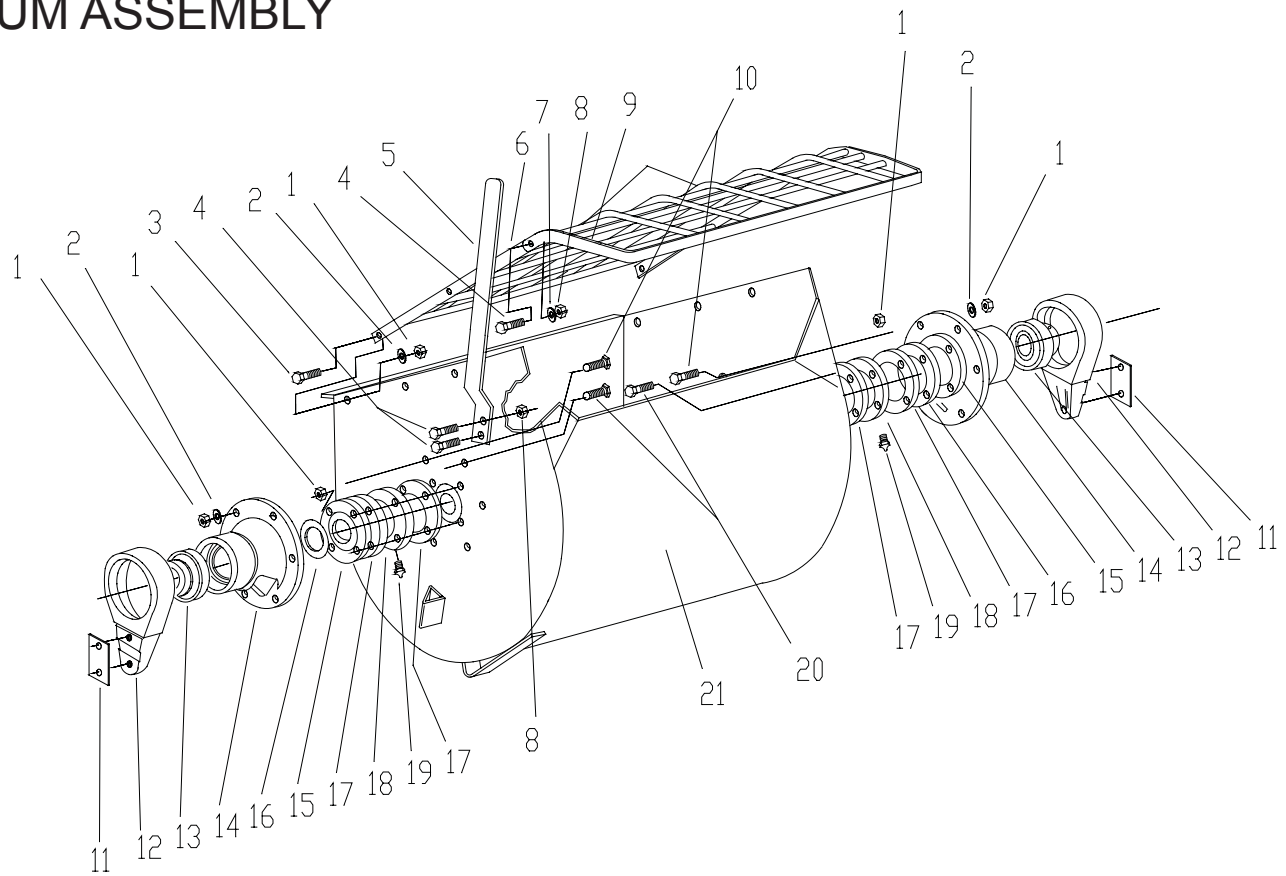

MORTAR & PLASTER MIXERS

6-SR, S6-SR, 8-S, S8-S, 10-S, S10-S

DRUM ASSEMBLY

Ref	Code	Description	Qty
1	227830	Nut, Hex, 3/8	24
2	176230	Washer, Spring, 3/8	16
3	226210	Bolt, HexHd, 3/8 x 1	4
4	226220	Bolt, HexHd, 3/8 x 1-1/4	4
5	496224	Dump Lever	1
6	496214	Grill, Fixed 4S-6SR	1
	496370	Grill, Fixed 8S-S8S	1
	496380	Grill, Fixed 10-S	1
7	174986	Washer, 3/8	2
8	227814	Nut, Hex Lock, 3/8	2
9	496218	Grill, Hinged 46-6SR	1
	496375	Grill, Hinged 8S-S8S	1
	496385	Grill, Hinged 10-S	1
10	117761	Bolt, Carriage 3/8 x 1-1/4	12
11	496000	Shim - Drum Locator (a/r)	3
12	496070	Pivot	2
13	110450	Ball Bearing, 208-24S	2
14	496080	Trunnion	2
15	496042	Seal Ring	2
16	190854	Flinger, 3.00 x 1.47 x .13	2
17	192923	Drum Seal	4
18	496177	Plate Seal	2
19	110689	Grease Fitting 45° 1/8 NPT	2
20	117771	Bolt, Carriage 3/8 x 1-1/2	8
21	464990	Drum 4S-S4S	1
	496207	Drum 6SR-S6SR	1
	496291	Drum 8S-S8S	1
	496292	Drum 10S-S10S	1

SPIRAL ASSEMBLY

Ref	Code	Description	Qty
	496657	Shaft 5S-S6SR	1
1	496659	Shaft S8S	1
	496661	Shaft S10S	1
	464985	Spiral Weldment, 5S-S6SR	1
2	496252	Spiral Weldment, S8S	1
	496621	Spiral Weldment, S10S	1
3	226000	Bolt, HexHd, 5/16 x 1-1/2	4
4	174990	Washer, 5/16	4
5	465680	Scraper 5S-S6SR	2
	496242	Scraper S8S-S12S	2
6	176220	Washer, Spring, 5/16	4

PADDLE ASSEMBLY

Ref	Code	Description	Qty
1	496656	Shaft 4S-6SR	1
	496658	Shaft 8S	1
	496660	Shaft 10S	1
2	096019	Paddle 4S-6PR Left Hand	2
	096305	Paddle 8S-10S Left Hand	2
3	176810	Key, Woodruff 3/8 x 1-1/4	4
	096010	Paddle Cap	2
5	096018	Paddle 4S-6PR Right Hand	2
	096304	Paddle 8S-10S Right Hand	2
6	226701	Bolt, HexHd, 1/2 x 2-3/4	6
7	227854	Nut, Hex, 1/2	6
8	176250	Washer, Spring, 1/2	6