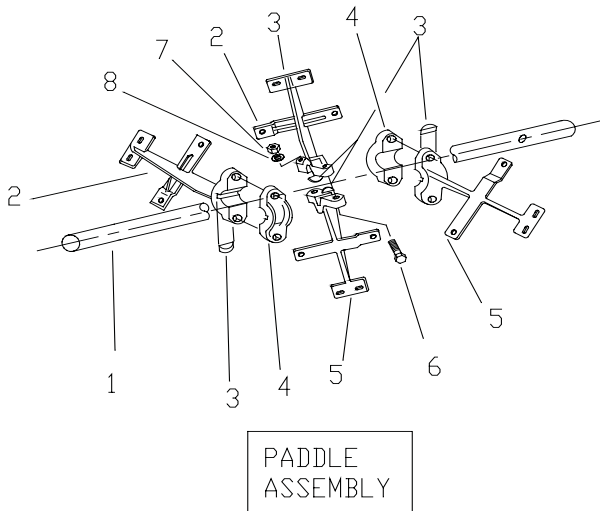

MORTAR & PLASTER MIXERS

6-SR, S6-SR, 8-S, S8-S, 10-S, S10-S

DRUM ASSEMBLY

Ref	Code	Description	Qty
1	227830	Nut, Hex, 3/8	24
2	176230	Washer, Spring, 3/8	16
3	226210	Bolt, HexHd, 3/8 x 1	4
4	226220	Bolt, HexHd, 3/8 x 1-1/4	4
5	496224	Dump Lever	1
6	496214	Grill, Fixed 4S-6SR	1
	496370	Grill, Fixed 8S-S8S	1
	496380	Grill, Fixed 10-S	1
7	174986	Washer, 3/8	2
8	227814	Nut, Hex Lock, 3/8	2
9	496218	Grill, Hinged 46-6SR	1
	496375	Grill, Hinged 8S-S8S	1
	496385	Grill, Hinged 10-S	1
10	117761	Bolt, Carriage 3/8 x 1-1/4	12
11	496000	Shim - Drum Locator (a/r)	3
12	496070	Pivot	2
13	110450	Ball Bearing, 208-24S	2
14	496080	Trunnion	2
15	496042	Seal Ring	2
16	190854	Flinger, 3.00 x 1.47 x .13	2
17	192923	Drum Seal	4
18	496177	Plate Seal	2
19	110689	Grease Fitting 45° 1/8 NPT	2
20	117771	Bolt, Carriage 3/8 x 1-1/2	8
21	464990	Drum 4S-S4S	1
	496207	Drum 6SR-S6SR	1
	496291	Drum 8S-S8S	1
	496292	Drum 10S-S10S	1

SPIRAL ASSEMBLY

Ref	Code	Description	Qty
	496657	Shaft 5S-S6SR	1
1	496659	Shaft S8S	1
	496661	Shaft S10S	1
	464985	Spiral Weldment, 5S-S6SR	1
2	496252	Spiral Weldment, S8S	1
	496621	Spiral Weldment, S10S	1
3	226000	Bolt, HexHd, 5/16 x 1-1/2	4
4	174990	Washer, 5/16	4
5	465680	Scraper 5S-S6SR	2
	496242	Scraper S8S-S12S	2
6	176220	Washer, Spring, 5/16	4

PADDLE ASSEMBLY

Ref	Code	Description	Qty
1	496656	Shaft 4S-6SR	1
	496658	Shaft 8S	1
	496660	Shaft 10S	1
2	096019	Paddle 4S-6PR Left Hand	2
	096305	Paddle 8S-10S Left Hand	2
3	176810	Key, Woodruff 3/8 x 1-1/4	4
	096010	Paddle Cap	2
5	096018	Paddle 4S-6PR Right Hand	2
	096304	Paddle 8S-10S Right Hand	2
6	226701	Bolt, HexHd, 1/2 x 2-3/4	6
7	227854	Nut, Hex, 1/2	6
8	176250	Washer, Spring, 1/2	6