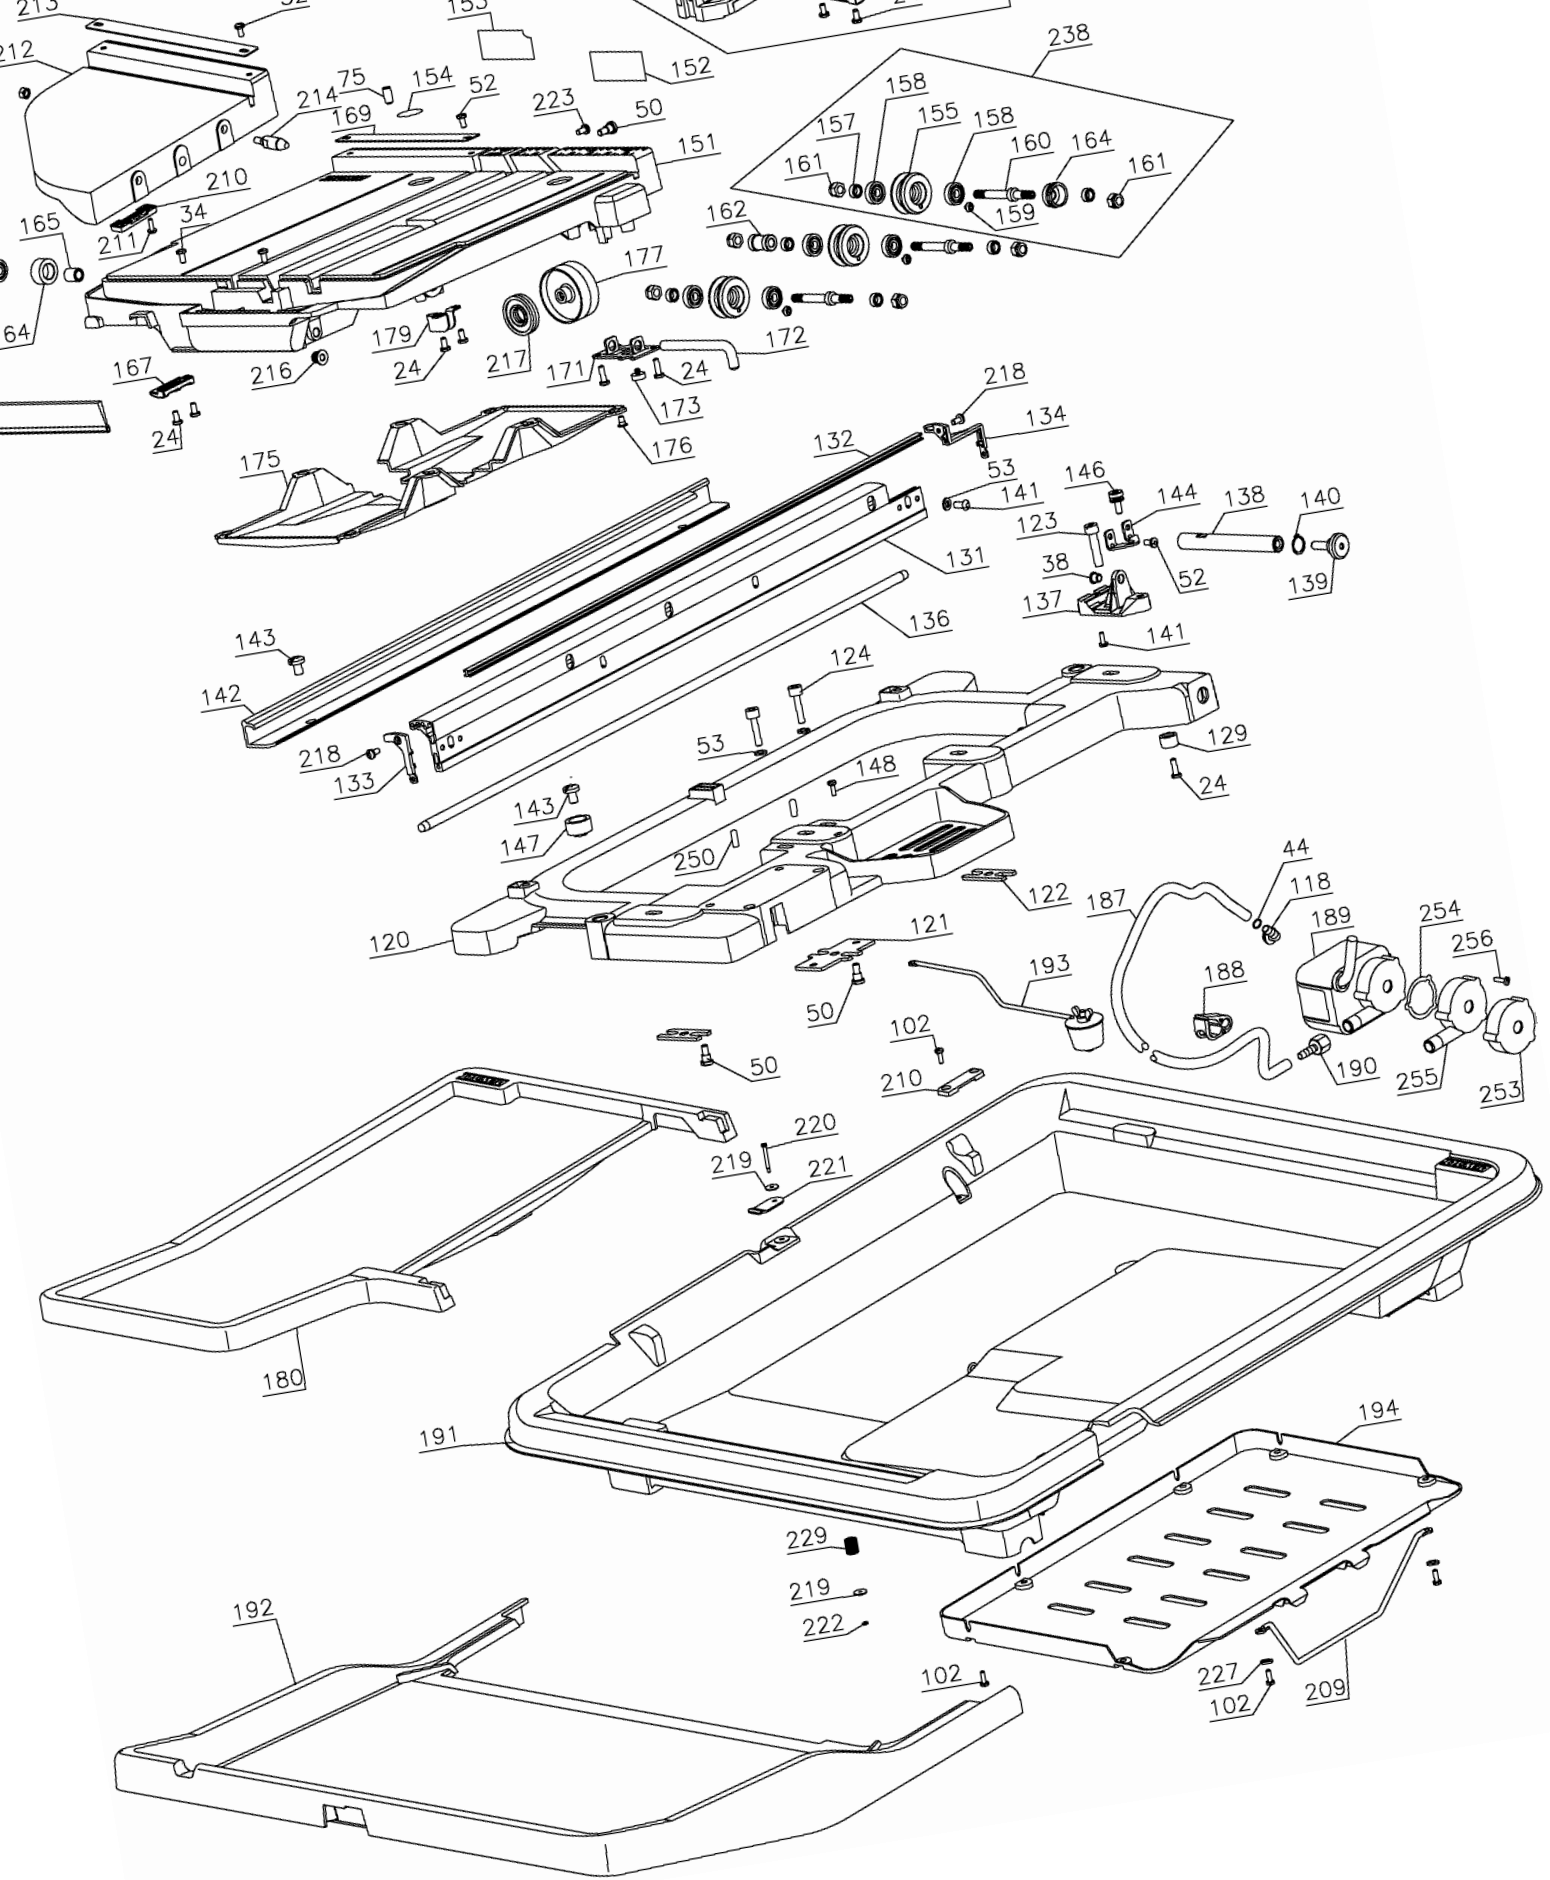

Parts List for D24000 Type 2

Item Number	Part Number	Description	Qty Required
1	N022672	NAMEPLATE	1
2	5140024-35	FIELD CASE	1
3	5140024-36	FIELD	1
4	5140024-37	ARMATURE & BRGS	1
5	605040-27	BALL BEARING	1
6	N043347	BALL BEARING	1
7	398605-00	RETAINING RING	1
10	618303-00	SCREW	5
12	609970-00	BEARING CUP	1
13	682149-00	BUSHING,STR.RLF	1
16	616755-00	ARBOR NUT	1
17	1005936-00	CLAMP WASHER	1
18	1005935-00	CLAMP WASHER	1
19	618302-11	SCREW	1
20	612692-00	GEAR CASE COVER ASSY.	1
21	330003-29	BALL BEARING	1
24	618302-03	SCREW	16
26	627524-00	ARM	1
27	618132-00	LABEL	1
28	330004-06	BEARING,NEEDLE	1
29	612698-00	SPINDLE LOCK	1
30	618568-00	FELT WIPER	1
31	398736-00	SPRING	2
32	616758-00	SPINDLE LOCK BUTTON	1
33	612701-00	LINER	1
34	618302-00	SCREW	4
35	612702-00	HANDLE	1