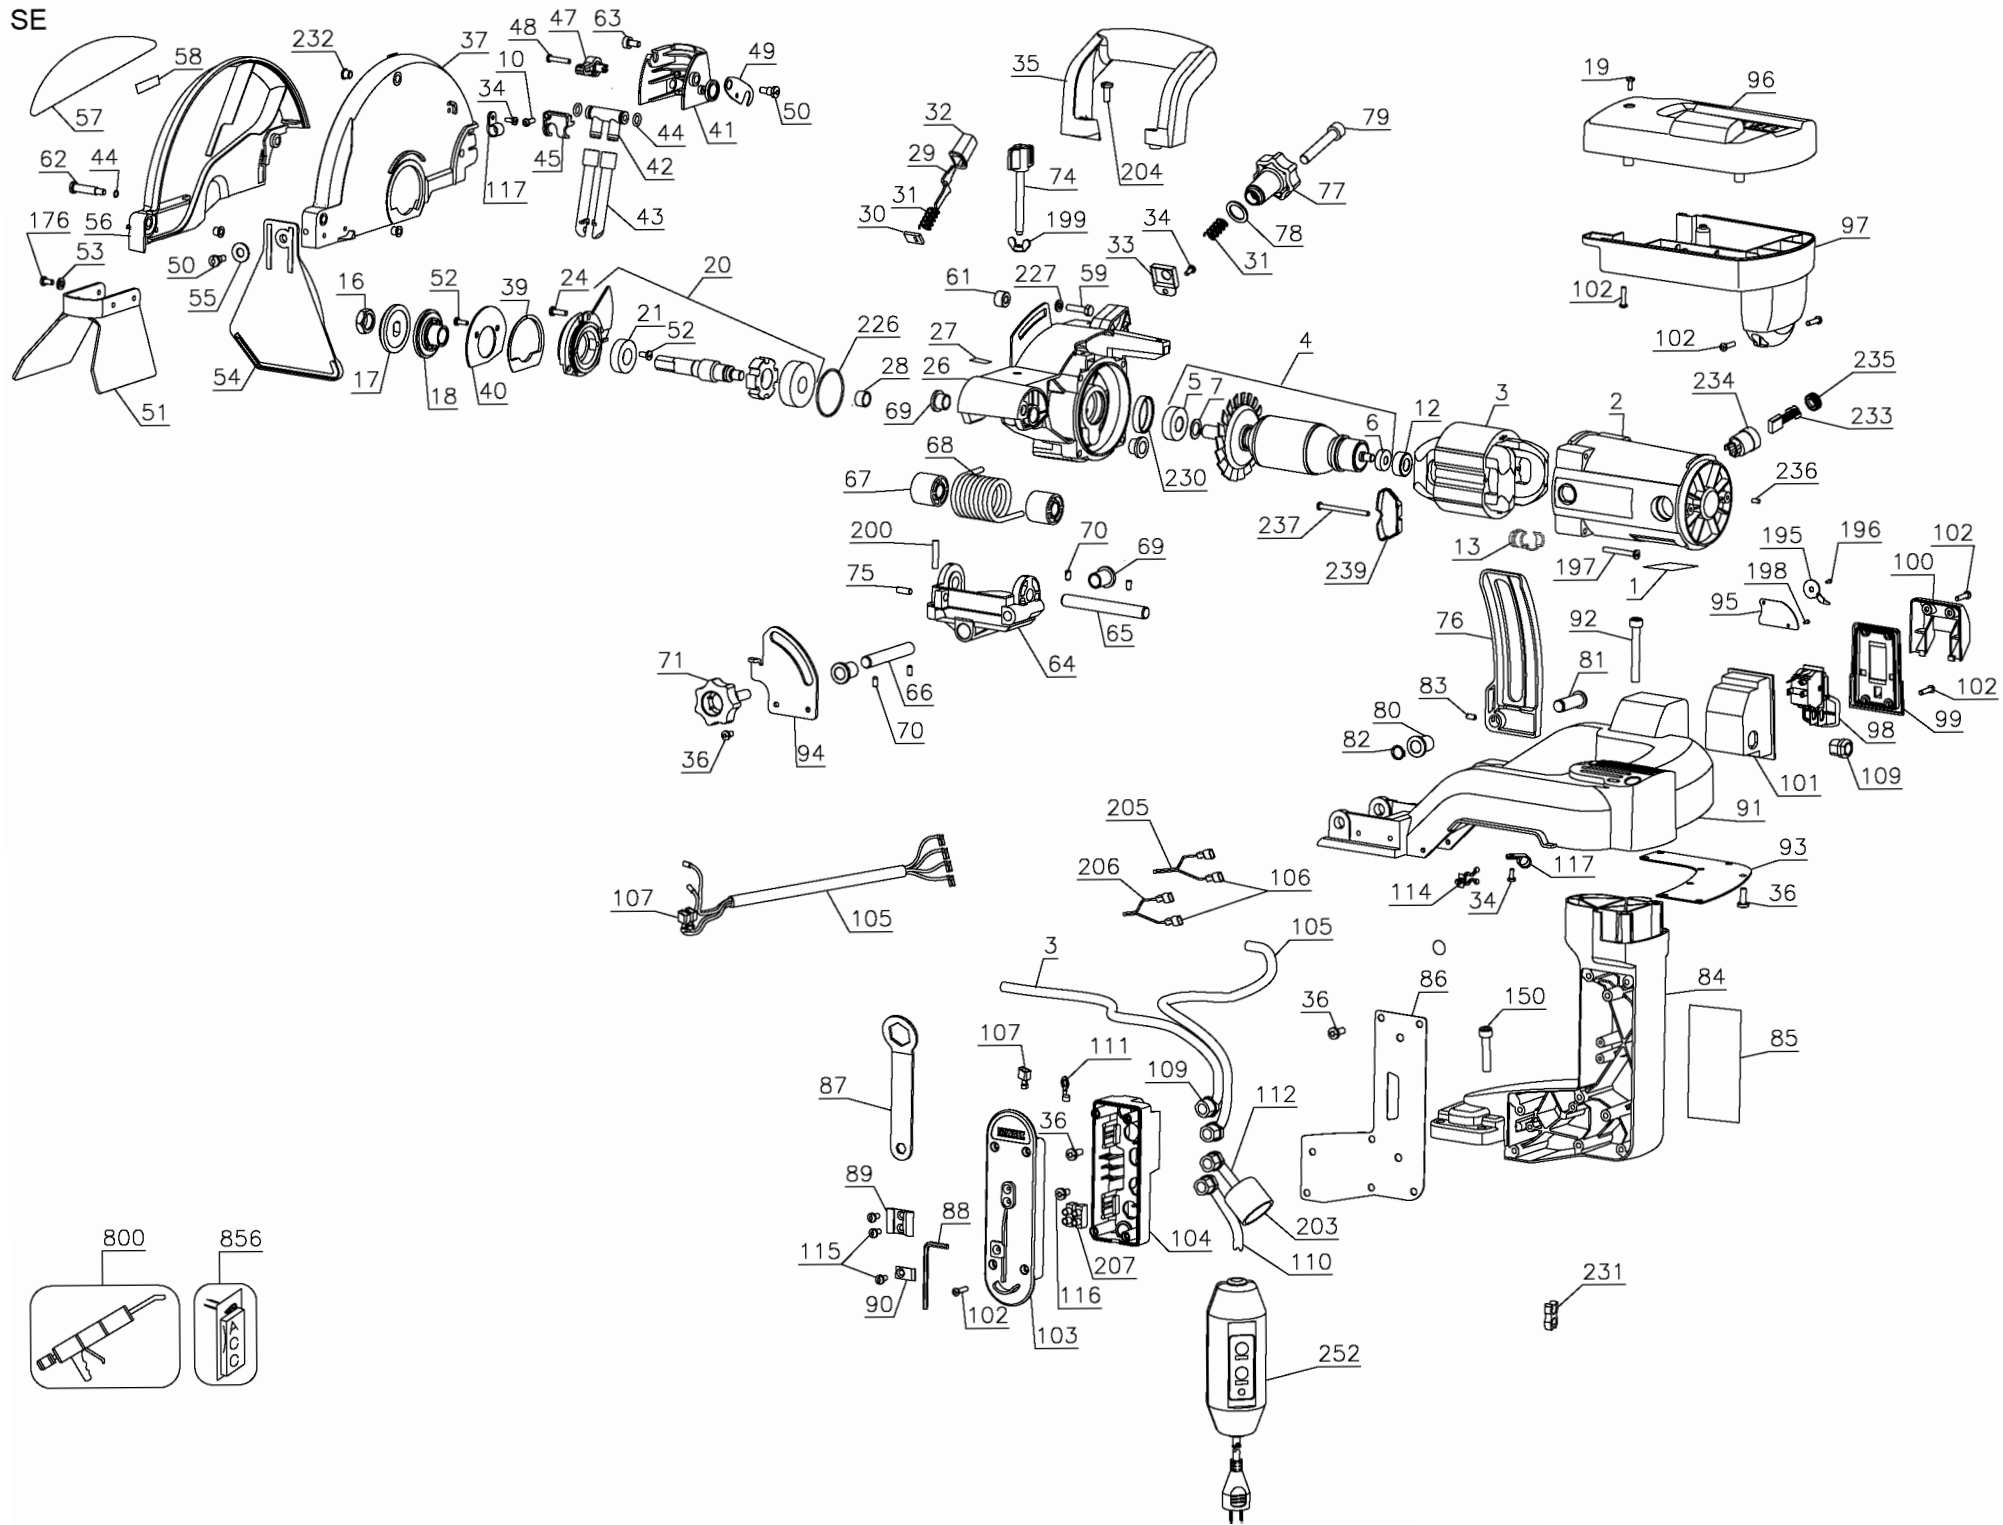

SE

Parts List for D24000 Type 2

Item Number	Part Number	Description	Qty Required
1	N022672	NAMEPLATE	1
2	5140024-35	FIELD CASE	1
3	5140024-36	FIELD	1
4	5140024-37	ARMATURE & BRGS	1
5	605040-27	BALL BEARING	1
6	N043347	BALL BEARING	1
7	398605-00	RETAINING RING	1
10	618303-00	SCREW	5
12	609970-00	BEARING CUP	1
13	682149-00	BUSHING,STR.RLF	1
16	616755-00	ARBOR NUT	1
17	1005936-00	CLAMP WASHER	1
18	1005935-00	CLAMP WASHER	1
19	618302-11	SCREW	1
20	612692-00	GEAR CASE COVER ASSY.	1
21	330003-29	BALL BEARING	1
24	618302-03	SCREW	16
26	627524-00	ARM	1
27	618132-00	LABEL	1
28	330004-06	BEARING,NEEDLE	1
29	612698-00	SPINDLE LOCK	1
30	618568-00	FELT WIPER	1
31	398736-00	SPRING	2
32	616758-00	SPINDLE LOCK BUTTON	1
33	612701-00	LINER	1
34	618302-00	SCREW	4
35	612702-00	HANDLE	1