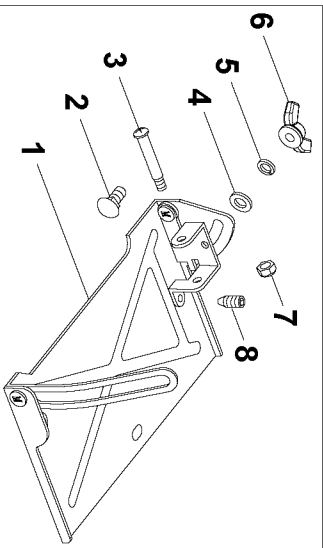

## Parts List for DWC860W Type 1

Item Number	Part Number	Description	Qty Required
1	N016657	SHOE ASSY.	1
2	N016658	SCREW	1
3	N016659	CARRIAGE BOLT	1
4	N016660	FLAT WASHER	1
5	N016661	LOCKWASHER	1
6	N016662	WING NUT	1
7	N017088	NUT	1
8	N017089	SET SCREW	2
9	N017178	KNOB	1
10	N018154	SCREW & WASHER	1
11	N018155	WATER SUPPLY	1
12	N017179	GEAR CASE	1
13	N017181	BALL BEARING	1
14	N017182	RETAINER RING	1
15	N028885	GEAR&PINION	1
16	N017184	RETAINER RING	1
17	N017185	WAVY WASHER	1
18	N017186	BUSHING	1
19	N017187	BALL BEARING	1
20	N017188	KEY	1
21	N017189	SPINDLE	1
22	N017182	RETAINER RING	1
23	N017190	GASKET	1
24	N017191	GEARCASE COVER	1
25	N017193	INNER FLANGE	1
26	N017194	HEX BOLT	2
27	N017197	OUTER FLANGE	1

## Parts List for DWC860W Type 1

Item Number	Part Number	Description	Qty Required
28	N017198	ARBOR BOLT	1
29	N017200	O-RING	1
30	N017203	RETAINER RING	1
32	N017206	BALL BEARING	1
33	N017208	KEY	1
34	N028855	ARMATURE ASSY.	1
35	N017210	SLINGER	1
36	N017211	BALL BEARING	1
37	N017212	FLAT WASHER	1
38	N017213	O-RING	1
39	N017214	SCREW	2
40	N021066	FIELD	1
41	N028877	TERMINAL	4
42	N017631	BAFFLE	1
43	N017632	SELF TAPPING SCREW	6
44	N017633	HANDLE COVER	1
45	N017634	SWITCH CAP	1
46	N017635	SWITCH COVER	1
47	N021067	SWITCH	1
49	N017638	FIELD CASE	1
50	N017639	SCREW W/WASHER	3
51	N017640	BRUSH HOLDER	2
52	N028884	BRUSH KIT	1
53	N017642	BRUSH CAP	2
54	N018149	STRAIN RELIEF	1
55	N080219	CORDSET	1
56	N018151	CORD CLAMP	1

## Parts List for DWC860W Type 1

Item Number	Part Number	Description	Qty Required
57	N016342	SPANNER WRENCH	1
58	N016341	WRENCH	1
59	5140091-87	CONNECTOR	1
60	5140091-88	TUBING	1
61	5140091-89	WET KIT	1
62	N028853	BASE ASSY.	1
64	N035226	SEAL WASHER	1
65	5140092-59	FITTING	1
66	F187	SCREEN GARDEN HOSE 3	1
67	5140092-58	GFCI PLUG	1
68	N073471	NAMEPLATE	1
69	N080493	WARNING LABEL	1
856	DW4738	DIAMOND WHEEL BLADE	1
856	DW4738	DIAMOND WHEEL BLADE	1