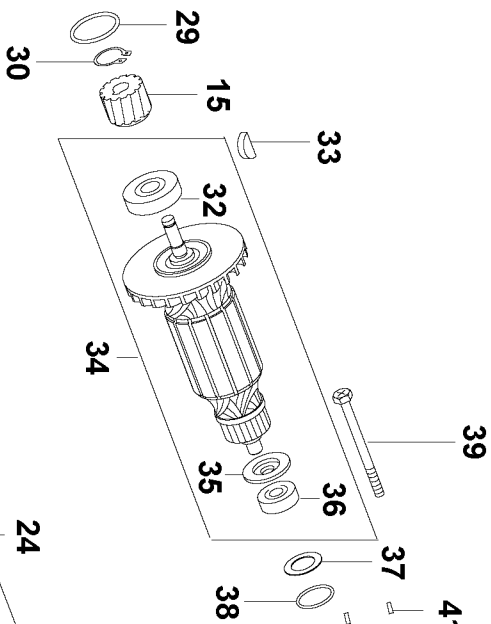

## Parts List for DWC860W Type 1

Item Number	Part Number	Description	Qty Required
1	N016657	SHOE ASSY.	1
2	N016658	SCREW	1
3	N016659	CARRIAGE BOLT	1
4	N016660	FLAT WASHER	1
5	N016661	LOCKWASHER	1
6	N016662	WING NUT	1
7	N017088	NUT	1
8	N017089	SET SCREW	2
9	N017178	KNOB	1
10	N018154	SCREW & WASHER	1
11	N018155	WATER SUPPLY	1
12	N017179	GEAR CASE	1
13	N017181	BALL BEARING	1
14	N017182	RETAINER RING	1
15	N028885	GEAR&PINION	1
16	N017184	RETAINER RING	1
17	N017185	WAVY WASHER	1
18	N017186	BUSHING	1
19	N017187	BALL BEARING	1
20	N017188	KEY	1
21	N017189	SPINDLE	1
22	N017182	RETAINER RING	1
23	N017190	GASKET	1
24	N017191	GEARCASE COVER	1
25	N017193	INNER FLANGE	1
26	N017194	HEX BOLT	2
27	N017197	OUTER FLANGE	1

## Parts List for DWC860W Type 1

Item Number	Part Number	Description	Qty Required
28	N017198	ARBOR BOLT	1
29	N017200	O-RING	1
30	N017203	RETAINER RING	1
32	N017206	BALL BEARING	1
33	N017208	KEY	1
34	N028855	ARMATURE ASSY.	1
35	N017210	SLINGER	1
36	N017211	BALL BEARING	1
37	N017212	FLAT WASHER	1
38	N017213	O-RING	1
39	N017214	SCREW	2
40	N021066	FIELD	1
41	N028877	TERMINAL	4
42	N017631	BAFFLE	1
43	N017632	SELF TAPPING SCREW	6
44	N017633	HANDLE COVER	1
45	N017634	SWITCH CAP	1
46	N017635	SWITCH COVER	1
47	N021067	SWITCH	1
49	N017638	FIELD CASE	1
50	N017639	SCREW W/WASHER	3
51	N017640	BRUSH HOLDER	2
52	N028884	BRUSH KIT	1
53	N017642	BRUSH CAP	2
54	N018149	STRAIN RELIEF	1
55	N080219	CORDSET	1
56	N018151	CORD CLAMP	1

## Parts List for DWC860W Type 1

Item Number	Part Number	Description	Qty Required
57	N016342	SPANNER WRENCH	1
58	N016341	WRENCH	1
59	5140091-87	CONNECTOR	1
60	5140091-88	TUBING	1
61	5140091-89	WET KIT	1
62	N028853	BASE ASSY.	1
64	N035226	SEAL WASHER	1
65	5140092-59	FITTING	1
66	F187	SCREEN GARDEN HOSE 3	1
67	5140092-58	GFCI PLUG	1
68	N073471	NAMEPLATE	1
69	N080493	WARNING LABEL	1
856	DW4738	DIAMOND WHEEL BLADE	1
856	DW4738	DIAMOND WHEEL BLADE	1