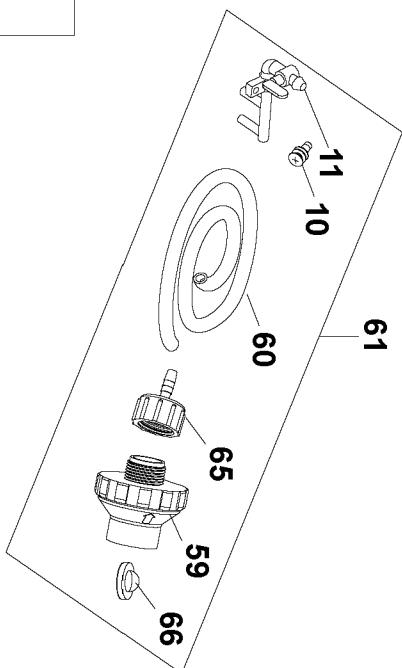

## Parts List for DWC860W Type 1

Item Number	Part Number	Description	Qty Required
1	N016657	SHOE ASSY.	1
2	N016658	SCREW	1
3	N016659	CARRIAGE BOLT	1
4	N016660	FLAT WASHER	1
5	N016661	LOCKWASHER	1
6	N016662	WING NUT	1
7	N017088	NUT	1
8	N017089	SET SCREW	2
9	N017178	KNOB	1
10	N018154	SCREW & WASHER	1
11	N018155	WATER SUPPLY	1
12	N017179	GEAR CASE	1
13	N017181	BALL BEARING	1
14	N017182	RETAINER RING	1
15	N028885	GEAR&PINION	1
16	N017184	RETAINER RING	1
17	N017185	WAVY WASHER	1
18	N017186	BUSHING	1
19	N017187	BALL BEARING	1
20	N017188	KEY	1
21	N017189	SPINDLE	1
22	N017182	RETAINER RING	1
23	N017190	GASKET	1
24	N017191	GEARCASE COVER	1
25	N017193	INNER FLANGE	1
26	N017194	HEX BOLT	2
27	N017197	OUTER FLANGE	1

## Parts List for DWC860W Type 1

Item Number	Part Number	Description	Qty Required
28	N017198	ARBOR BOLT	1
29	N017200	O-RING	1
30	N017203	RETAINER RING	1
32	N017206	BALL BEARING	1
33	N017208	KEY	1
34	N028855	ARMATURE ASSY.	1
35	N017210	SLINGER	1
36	N017211	BALL BEARING	1
37	N017212	FLAT WASHER	1
38	N017213	O-RING	1
39	N017214	SCREW	2
40	N021066	FIELD	1
41	N028877	TERMINAL	4
42	N017631	BAFFLE	1
43	N017632	SELF TAPPING SCREW	6
44	N017633	HANDLE COVER	1
45	N017634	SWITCH CAP	1
46	N017635	SWITCH COVER	1
47	N021067	SWITCH	1
49	N017638	FIELD CASE	1
50	N017639	SCREW W/WASHER	3
51	N017640	BRUSH HOLDER	2
52	N028884	BRUSH KIT	1
53	N017642	BRUSH CAP	2
54	N018149	STRAIN RELIEF	1
55	N080219	CORDSET	1
56	N018151	CORD CLAMP	1

## Parts List for DWC860W Type 1

Item Number	Part Number	Description	Qty Required
57	N016342	SPANNER WRENCH	1
58	N016341	WRENCH	1
59	5140091-87	CONNECTOR	1
60	5140091-88	TUBING	1
61	5140091-89	WET KIT	1
62	N028853	BASE ASSY.	1
64	N035226	SEAL WASHER	1
65	5140092-59	FITTING	1
66	F187	SCREEN GARDEN HOSE 3	1
67	5140092-58	GFCI PLUG	1
68	N073471	NAMEPLATE	1
69	N080493	WARNING LABEL	1
856	DW4738	DIAMOND WHEEL BLADE	1
856	DW4738	DIAMOND WHEEL BLADE	1