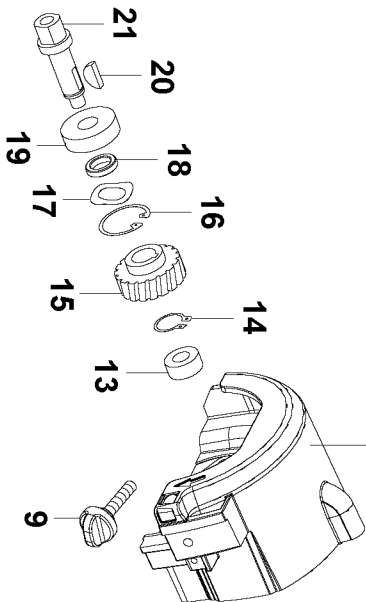

## Parts List for DWC860W Type 1

Item Number	Part Number	Description	Qty Required
1	N016657	SHOE ASSY.	1
2	N016658	SCREW	1
3	N016659	CARRIAGE BOLT	1
4	N016660	FLAT WASHER	1
5	N016661	LOCKWASHER	1
6	N016662	WING NUT	1
7	N017088	NUT	1
8	N017089	SET SCREW	2
9	N017178	KNOB	1
10	N018154	SCREW & WASHER	1
11	N018155	WATER SUPPLY	1
12	N017179	GEAR CASE	1
13	N017181	BALL BEARING	1
14	N017182	RETAINER RING	1
15	N028885	GEAR&PINION	1
16	N017184	RETAINER RING	1
17	N017185	WAVY WASHER	1
18	N017186	BUSHING	1
19	N017187	BALL BEARING	1
20	N017188	KEY	1
21	N017189	SPINDLE	1
22	N017182	RETAINER RING	1
23	N017190	GASKET	1
24	N017191	GEARCASE COVER	1
25	N017193	INNER FLANGE	1
26	N017194	HEX BOLT	2
27	N017197	OUTER FLANGE	1

## Parts List for DWC860W Type 1

Item Number	Part Number	Description	Qty Required
28	N017198	ARBOR BOLT	1
29	N017200	O-RING	1
30	N017203	RETAINER RING	1
32	N017206	BALL BEARING	1
33	N017208	KEY	1
34	N028855	ARMATURE ASSY.	1
35	N017210	SLINGER	1
36	N017211	BALL BEARING	1
37	N017212	FLAT WASHER	1
38	N017213	O-RING	1
39	N017214	SCREW	2
40	N021066	FIELD	1
41	N028877	TERMINAL	4
42	N017631	BAFFLE	1
43	N017632	SELF TAPPING SCREW	6
44	N017633	HANDLE COVER	1
45	N017634	SWITCH CAP	1
46	N017635	SWITCH COVER	1
47	N021067	SWITCH	1
49	N017638	FIELD CASE	1
50	N017639	SCREW W/WASHER	3
51	N017640	BRUSH HOLDER	2
52	N028884	BRUSH KIT	1
53	N017642	BRUSH CAP	2
54	N018149	STRAIN RELIEF	1
55	N080219	CORDSET	1
56	N018151	CORD CLAMP	1

## Parts List for DWC860W Type 1

Item Number	Part Number	Description	Qty Required
57	N016342	SPANNER WRENCH	1
58	N016341	WRENCH	1
59	5140091-87	CONNECTOR	1
60	5140091-88	TUBING	1
61	5140091-89	WET KIT	1
62	N028853	BASE ASSY.	1
64	N035226	SEAL WASHER	1
65	5140092-59	FITTING	1
66	F187	SCREEN GARDEN HOSE 3	1
67	5140092-58	GFCI PLUG	1
68	N073471	NAMEPLATE	1
69	N080493	WARNING LABEL	1
856	DW4738	DIAMOND WHEEL BLADE	1
856	DW4738	DIAMOND WHEEL BLADE	1