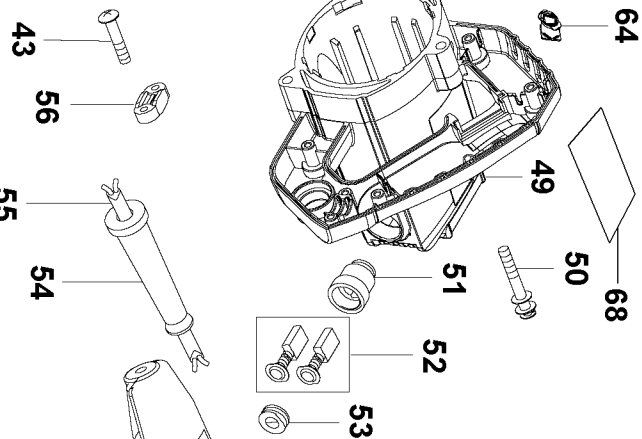

## Parts List for DWC860W Type 1

Item Number	Part Number	Description	Qty Required
1	N016657	SHOE ASSY.	1
2	N016658	SCREW	1
3	N016659	CARRIAGE BOLT	1
4	N016660	FLAT WASHER	1
5	N016661	LOCKWASHER	1
6	N016662	WING NUT	1
7	N017088	NUT	1
8	N017089	SET SCREW	2
9	N017178	KNOB	1
10	N018154	SCREW & WASHER	1
11	N018155	WATER SUPPLY	1
12	N017179	GEAR CASE	1
13	N017181	BALL BEARING	1
14	N017182	RETAINER RING	1
15	N028885	GEAR&PINION	1
16	N017184	RETAINER RING	1
17	N017185	WAVY WASHER	1
18	N017186	BUSHING	1
19	N017187	BALL BEARING	1
20	N017188	KEY	1
21	N017189	SPINDLE	1
22	N017182	RETAINER RING	1
23	N017190	GASKET	1
24	N017191	GEARCASE COVER	1
25	N017193	INNER FLANGE	1
26	N017194	HEX BOLT	2
27	N017197	OUTER FLANGE	1

## Parts List for DWC860W Type 1

Item Number	Part Number	Description	Qty Required
28	N017198	ARBOR BOLT	1
29	N017200	O-RING	1
30	N017203	RETAINER RING	1
32	N017206	BALL BEARING	1
33	N017208	KEY	1
34	N028855	ARMATURE ASSY.	1
35	N017210	SLINGER	1
36	N017211	BALL BEARING	1
37	N017212	FLAT WASHER	1
38	N017213	O-RING	1
39	N017214	SCREW	2
40	N021066	FIELD	1
41	N028877	TERMINAL	4
42	N017631	BAFFLE	1
43	N017632	SELF TAPPING SCREW	6
44	N017633	HANDLE COVER	1
45	N017634	SWITCH CAP	1
46	N017635	SWITCH COVER	1
47	N021067	SWITCH	1
49	N017638	FIELD CASE	1
50	N017639	SCREW W/WASHER	3
51	N017640	BRUSH HOLDER	2
52	N028884	BRUSH KIT	1
53	N017642	BRUSH CAP	2
54	N018149	STRAIN RELIEF	1
55	N080219	CORDSET	1
56	N018151	CORD CLAMP	1

## Parts List for DWC860W Type 1

Item Number	Part Number	Description	Qty Required
57	N016342	SPANNER WRENCH	1
58	N016341	WRENCH	1
59	5140091-87	CONNECTOR	1
60	5140091-88	TUBING	1
61	5140091-89	WET KIT	1
62	N028853	BASE ASSY.	1
64	N035226	SEAL WASHER	1
65	5140092-59	FITTING	1
66	F187	SCREEN GARDEN HOSE 3	1
67	5140092-58	GFCI PLUG	1
68	N073471	NAMEPLATE	1
69	N080493	WARNING LABEL	1
856	DW4738	DIAMOND WHEEL BLADE	1
856	DW4738	DIAMOND WHEEL BLADE	1