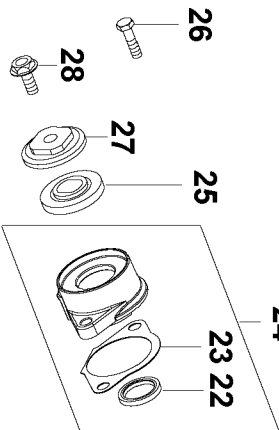

## Parts List for DWC860W Type 1

Item Number	Part Number	Description	Qty Required
1	N016657	SHOE ASSY.	1
2	N016658	SCREW	1
3	N016659	CARRIAGE BOLT	1
4	N016660	FLAT WASHER	1
5	N016661	LOCKWASHER	1
6	N016662	WING NUT	1
7	N017088	NUT	1
8	N017089	SET SCREW	2
9	N017178	KNOB	1
10	N018154	SCREW & WASHER	1
11	N018155	WATER SUPPLY	1
12	N017179	GEAR CASE	1
13	N017181	BALL BEARING	1
14	N017182	RETAINER RING	1
15	N028885	GEAR&PINION	1
16	N017184	RETAINER RING	1
17	N017185	WAVY WASHER	1
18	N017186	BUSHING	1
19	N017187	BALL BEARING	1
20	N017188	KEY	1
21	N017189	SPINDLE	1
22	N017182	RETAINER RING	1
23	N017190	GASKET	1
24	N017191	GEARCASE COVER	1
25	N017193	INNER FLANGE	1
26	N017194	HEX BOLT	2
27	N017197	OUTER FLANGE	1

## Parts List for DWC860W Type 1

Item Number	Part Number	Description	Qty Required
28	N017198	ARBOR BOLT	1
29	N017200	O-RING	1
30	N017203	RETAINER RING	1
32	N017206	BALL BEARING	1
33	N017208	KEY	1
34	N028855	ARMATURE ASSY.	1
35	N017210	SLINGER	1
36	N017211	BALL BEARING	1
37	N017212	FLAT WASHER	1
38	N017213	O-RING	1
39	N017214	SCREW	2
40	N021066	FIELD	1
41	N028877	TERMINAL	4
42	N017631	BAFFLE	1
43	N017632	SELF TAPPING SCREW	6
44	N017633	HANDLE COVER	1
45	N017634	SWITCH CAP	1
46	N017635	SWITCH COVER	1
47	N021067	SWITCH	1
49	N017638	FIELD CASE	1
50	N017639	SCREW W/WASHER	3
51	N017640	BRUSH HOLDER	2
52	N028884	BRUSH KIT	1
53	N017642	BRUSH CAP	2
54	N018149	STRAIN RELIEF	1
55	N080219	CORDSET	1
56	N018151	CORD CLAMP	1

## Parts List for DWC860W Type 1

Item Number	Part Number	Description	Qty Required
57	N016342	SPANNER WRENCH	1
58	N016341	WRENCH	1
59	5140091-87	CONNECTOR	1
60	5140091-88	TUBING	1
61	5140091-89	WET KIT	1
62	N028853	BASE ASSY.	1
64	N035226	SEAL WASHER	1
65	5140092-59	FITTING	1
66	F187	SCREEN GARDEN HOSE 3	1
67	5140092-58	GFCI PLUG	1
68	N073471	NAMEPLATE	1
69	N080493	WARNING LABEL	1
856	DW4738	DIAMOND WHEEL BLADE	1
856	DW4738	DIAMOND WHEEL BLADE	1