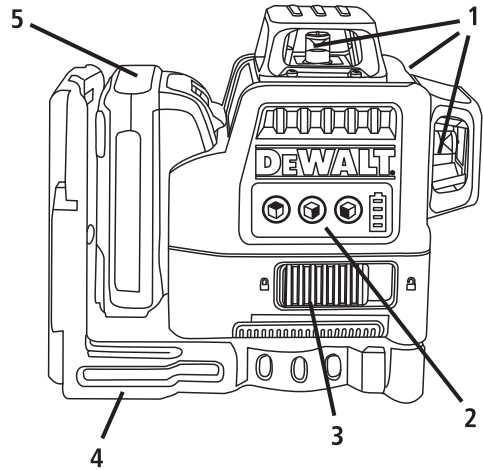

DeWALT

**DW089LR/LG
DCE089R/G**

- 1. Laser window
- 2. Keypad
- 3. Power/Lock
- 4. Pivoting magnetic bracket
- 5. Battery pack

US P/N: DW089LR/LG
EU P/N: DCE089R/G
70305324

JUNE 2015

- 6. Horizontal laser line
- 7. Side vertical laser line
- 8. Front vertical laser line
- 9. Battery indicator