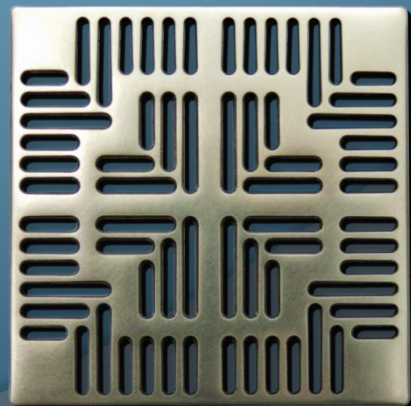

Brushed Bronze

Satin Nickel

ebbe<sup>®</sup>  
**UNIQUE**<sup>©</sup>  
*Series*  
*Grates*  
SOLID METAL

A High End Custom Look  
for a very popular shower drain

12 DESIGNS TO SELECT FROM

E4810-PS CLASSIC

ebbe  
**UNIQUE**<sup>®</sup>  
*Series*  
*Grates*  
SOLID METAL

E4801-ORB PRAIRIE

E4812-PS BUBBLES

E4814-PS TSUNAMI

E4803-BS QUADRA

12 DESIGNS TO SELECT FROM

E4807-ORB WEAVE

ebbe  
**UNIQUE**<sup>®</sup>  
*Series*  
*Grates*  
SOLID METAL

E4813-PS DIAMOND

E4810-ORB CLASSIC

E4811-PS PARALLEL

E4804-SS NAVAJO

12 D E S I G N S T O S E L E C T F R O M

E4805-SS SPLASH

ebbe  
**UNIQUE**<sup>®</sup>  
*Series*  
*Grates*  
SOLID METAL

E4812-BS BUBBLES