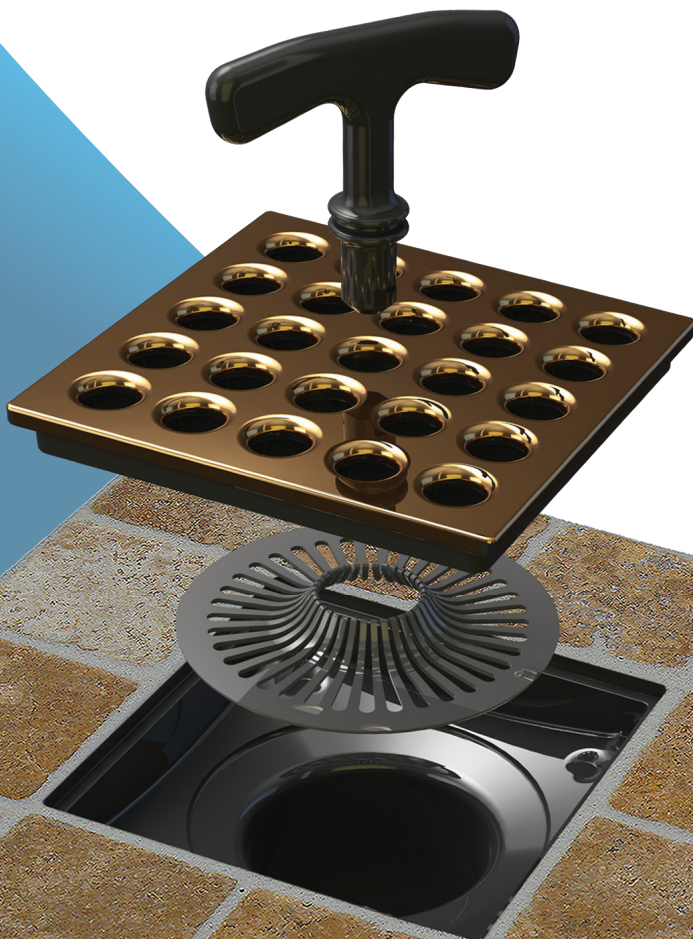

**ebbe**<sup>™</sup>  
SQUARE DRAINS  
It only makes sense!

## Experience a No-Clog Shower

Shower drain clogs become a distant memory. Our “hidden” Hair Trap that keeps water flowing and unsightly debris out of sight is readily accessed with the key pull. The unique flexible hair trap design allows hair and debris to be removed without a snag. Choose to clean the hair trap unit or replace it with a new one. Sold separately.

## Enjoy a Custom Look without a Custom Price

Choose from ten finishes that complement today's contemporary tile or shower hardware. And if you change your mind after installation, the innovative, frameless design allows you to change grate finishes without removing or damaging the tile or the drain assembly—not possible with traditional framed drains mounted in grout.

Brushed Bronze

Satin Nickel

ebbe<sup>®</sup>  
**UNIQUE**<sup>©</sup>  
*Series*  
*Grates*  
SOLID METAL

A High End Custom Look  
for a very popular shower drain

12 DESIGNS TO SELECT FROM

E4810-PS CLASSIC