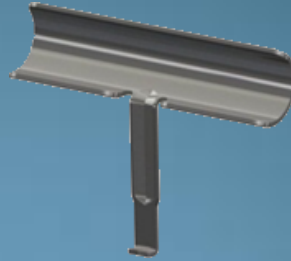

E4810-ORB

E4810-SS

E4810-BS

SATIN STAINLESS

BRUSHED STAINLESS

PACKAGING AND DISPLAY

ebbe  
**UNIQUE**<sup>®</sup>  
*Series*  
*Grates*  
SOLID METAL

E112 PULLER  
INSIDE