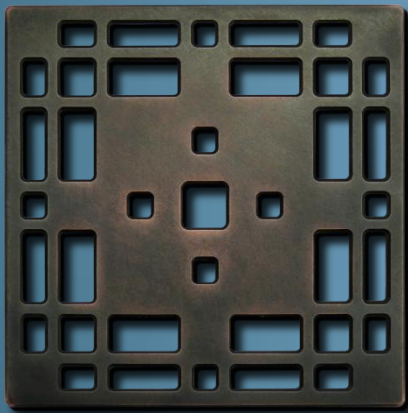

E4801-ORB PRAIRIE