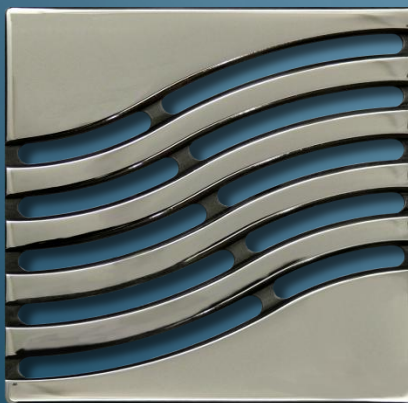

E4814-PS TSUNAMI