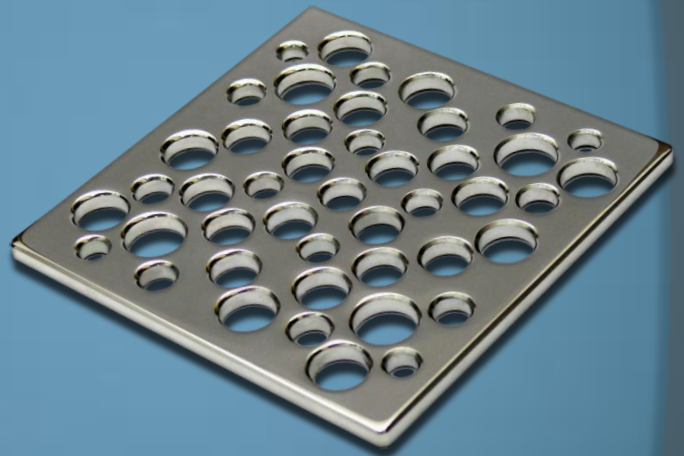

E4812-PS BUBBLES