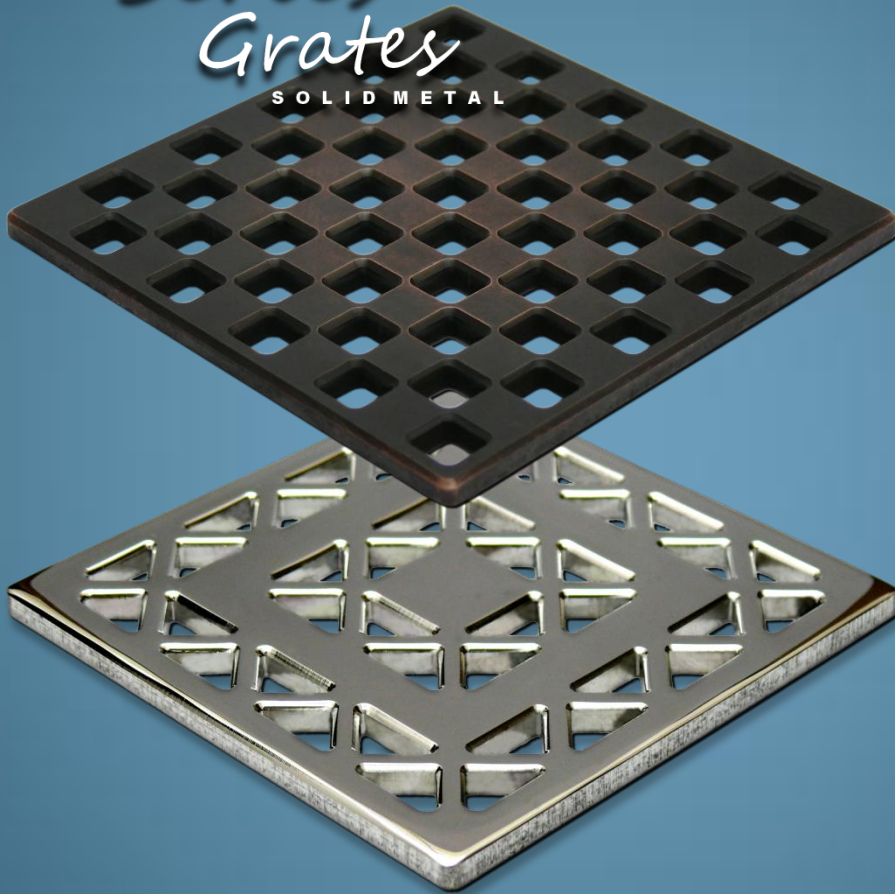

SPECIFICATIONS

ebbe
UNIQUE®
Series
Grates
SOLID METAL

MATERIALS: 110 COPPER, 304 STAINLESS
DIMENSIONS: 3 3/4" X 3 3/4" X 3/16" THICK
ALL EDGES BEVELED
EXTRACTION: STAINLESS STEEL PULLER