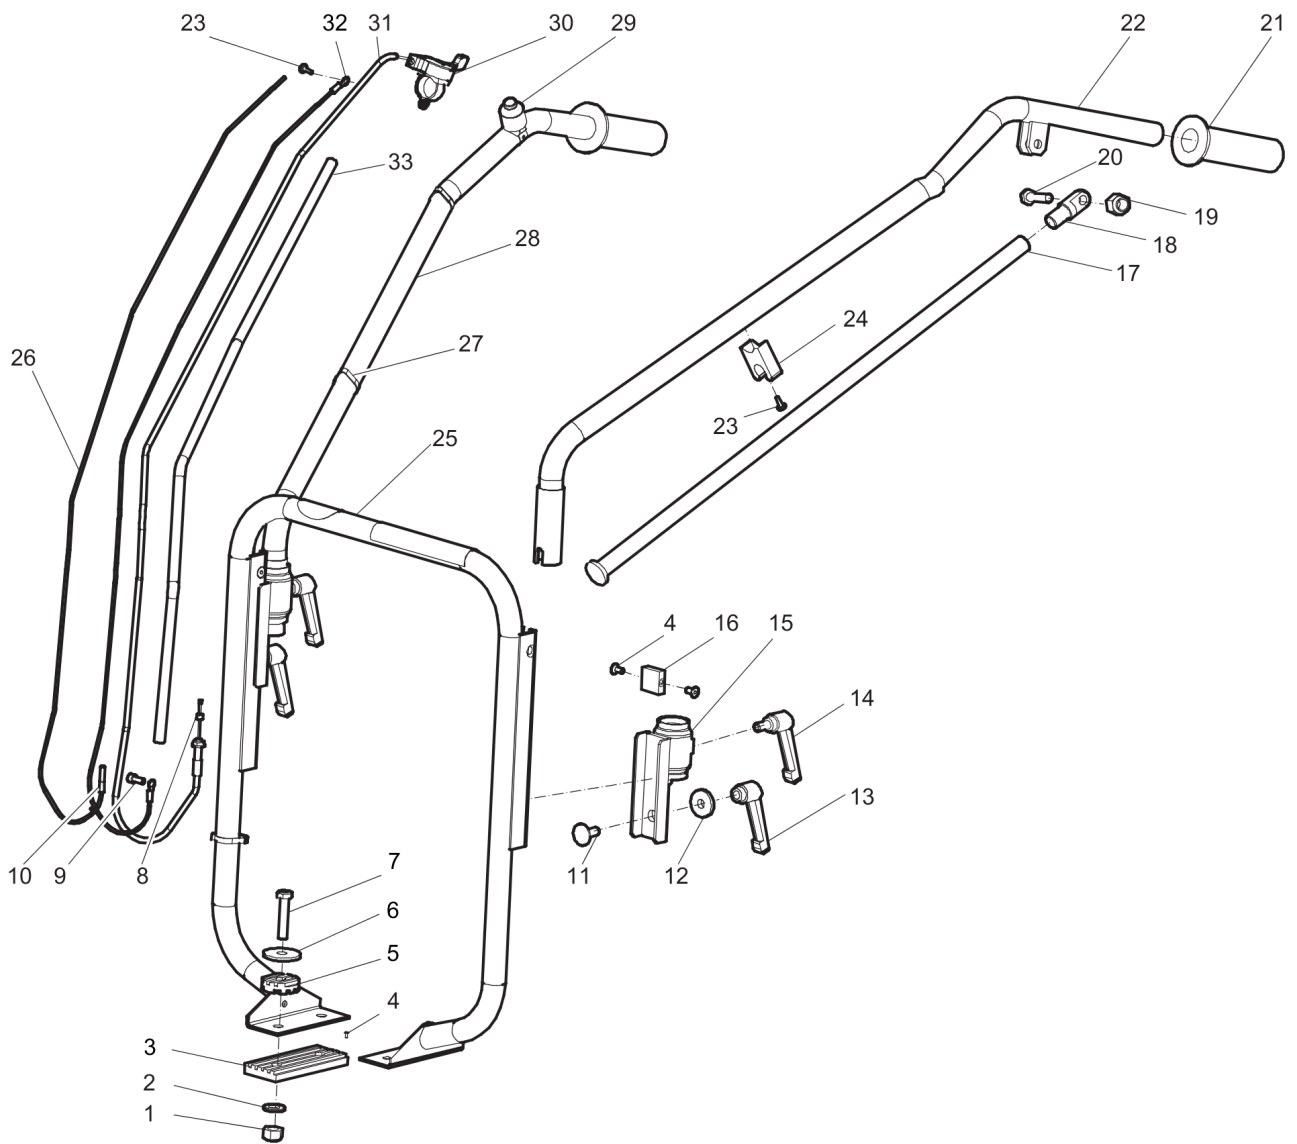

Spare parts list BV 30 Handle

Refer to the Parts Online web page for most up-to-date information. The printed information might be outdated.

Item	Part No.	Name	Qty	L
1	595181401	Lock nut M8	4	
2	595060601	Washer	4	
3	595522901	Rubber plate	2	
4	594399001	Screw	4	
5	595522801	Rubber washer	4	
6	595167701	Washer	4	
7	-	Screw, M8 x 40 mm CL8.8 (DIN933)	4	
8	594261901	Spacer	1	
9	-	Screw, M5 x 12 mm CL8.8 (DIN912)	1	
10	594818901	Terminal	1	
11	-	Screw, M8 x 20 mm CL8.8 (DIN603Mu)	2	
12	595061101	Washer, 8.4x26x5 mm	2	
13	595168101	Adjustable lock lever	2	
14	595523401	Adjustable lock lever	2	
15	595167901	Bracket	2	
16	595168001	Spacer	1	
17	594261301	Shaft	1	
18	595461101	Stay bracket	1	
19	595181401	Lock nut M8	1	
20	595466001	Screw	1	
21	594379001	Handle	2	
22	594251101	Handle tube left	1	
23	595180701	Screw	2	
24	595523301	Locking clamp	1	
25	595461001	Protection bar	1	
26	595185001	Cable	1	
27	595455201	Cable ties, L=200 mm	3	
28	595167601	Handle tube right	1	
29	595523101	Killing switch	1	
30	595523201	Throttle lever	1	
31	595444201	Thottle wire	1	
32	594271601	Terminal	1	
33	595134601	Plastic hose	1	