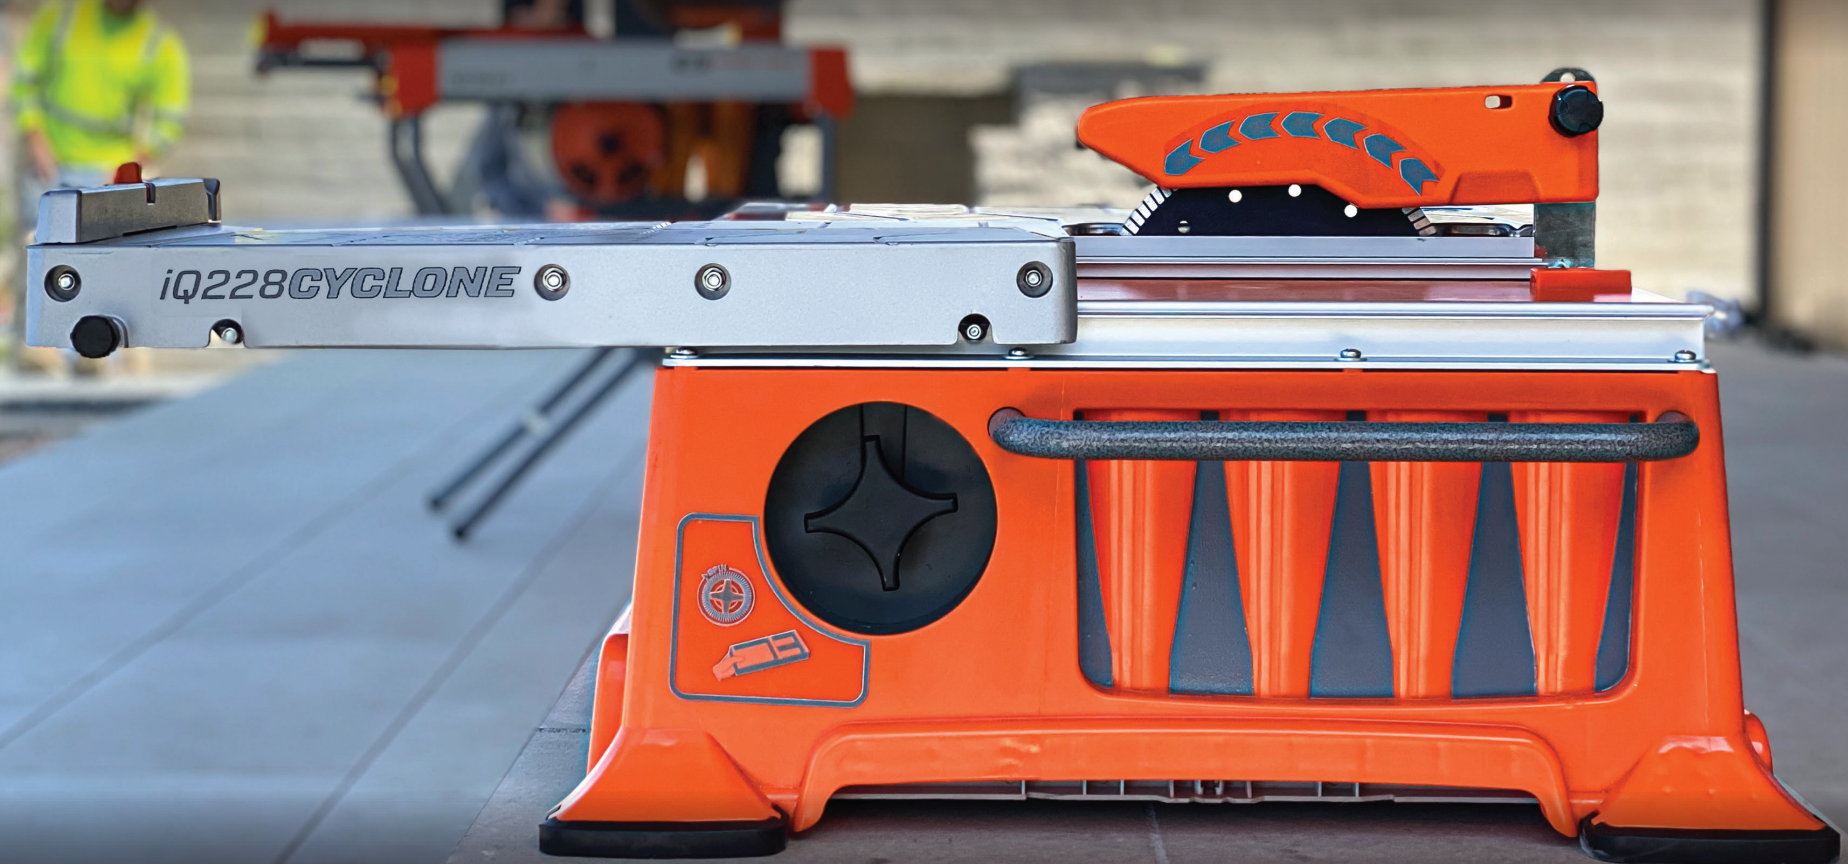

**POWER TOOLS**

# iQ228CYCLONE<sup>®</sup>

7" Dry Cut Bench Top Tile Saw

18-48" Rip | 1.25" Depth | 15amp Motor  
36lbs | 5lbs Dust Capacity | Dual Fences