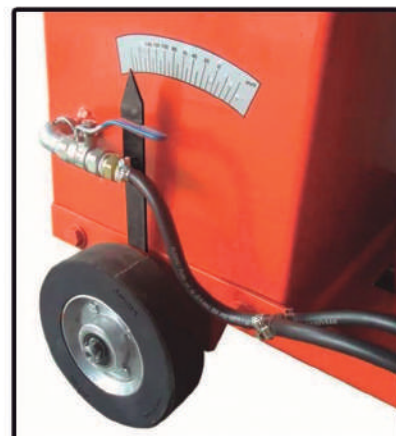

Built for Professionals

CONCRETE SAW

JCS 18" WALK BEHIND SAW

Specs & Features	JCS
Max. blade diameter (in)*	18
Max. cut depth (in)	7
Operating length (in)	68
Operating width (in)	24
Operating height (in)	40
Operating weight (lbs)	264
Dual water spray	Yes
Water tank (gal)	10
Front cutting guide	Yes
Blade shaft diameter (in)	1
Front wheels (in)	5 diam, 2 wide
Rear wheels (in)	6 diam, 2 wide
Power	Honda GX390
Drive	3 x Cog V-belts

*Blade is not included.

Follow us:

@CrownMixers

www.crownequip.com

sales@crownequip.com

Toll free: 877-403-1220 Tel: 204-831-8468

Fax: 204-831-8590