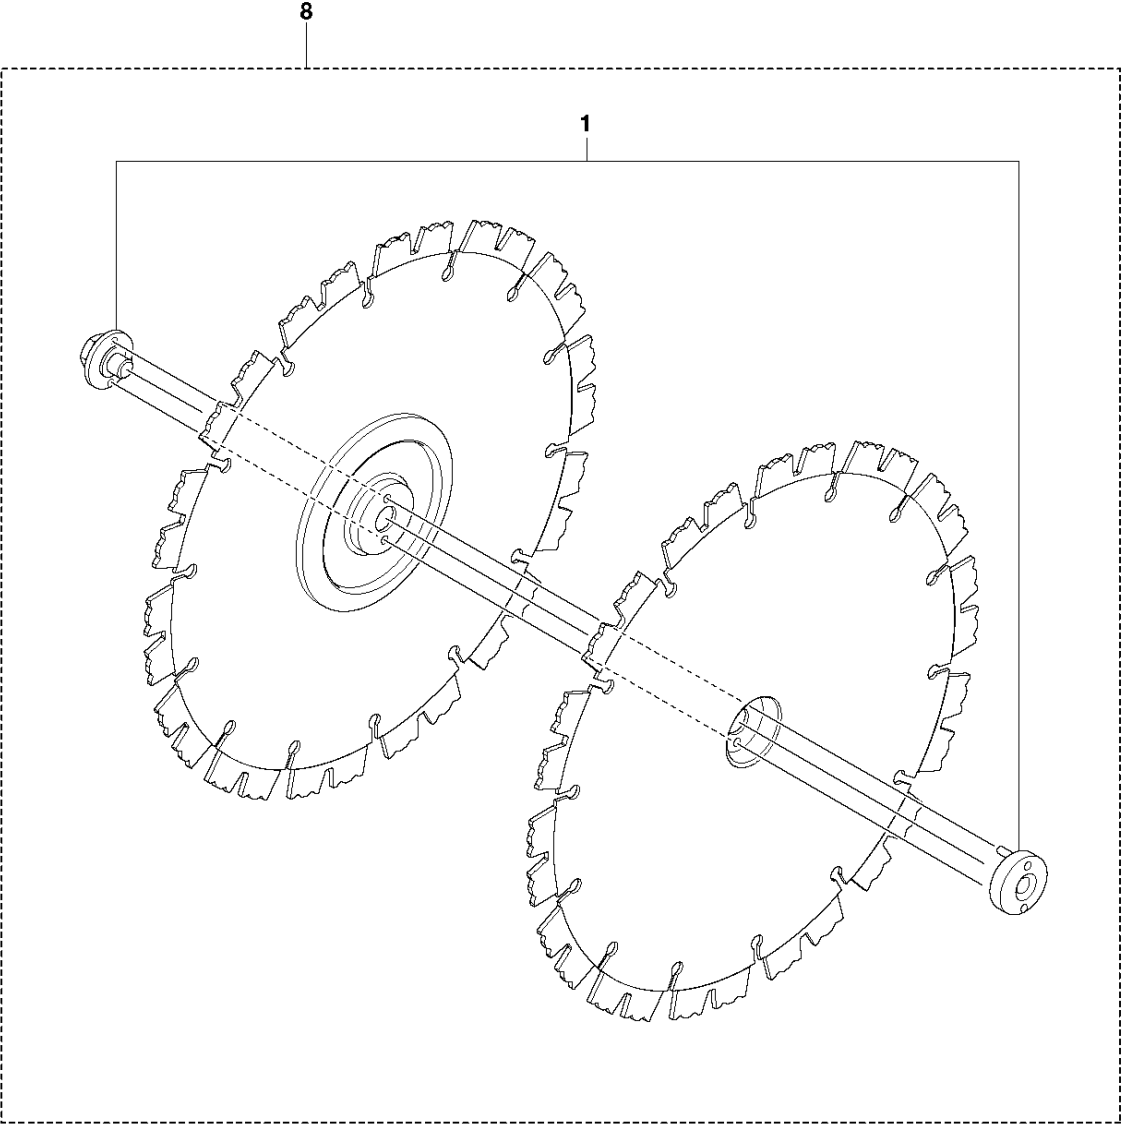

B K760 CUT-N-BREAK
CUTTING BLADE

CUTTING BLADE

K760 CUT-N-BREAK, 2013-06

Ref	Part No	Description	Remark	QTY KIT
1	501 00 88-08	SCREW KIT		1
8	574 83 62-01	DIAMOND BLADE	EL10 CnB Soft	1
8	574 83 62-02	DIAMOND BLADE	EL35 CnB Medium	1
8	574 83 62-03	DIAMOND BLADE	EL70 CnB Hard	1