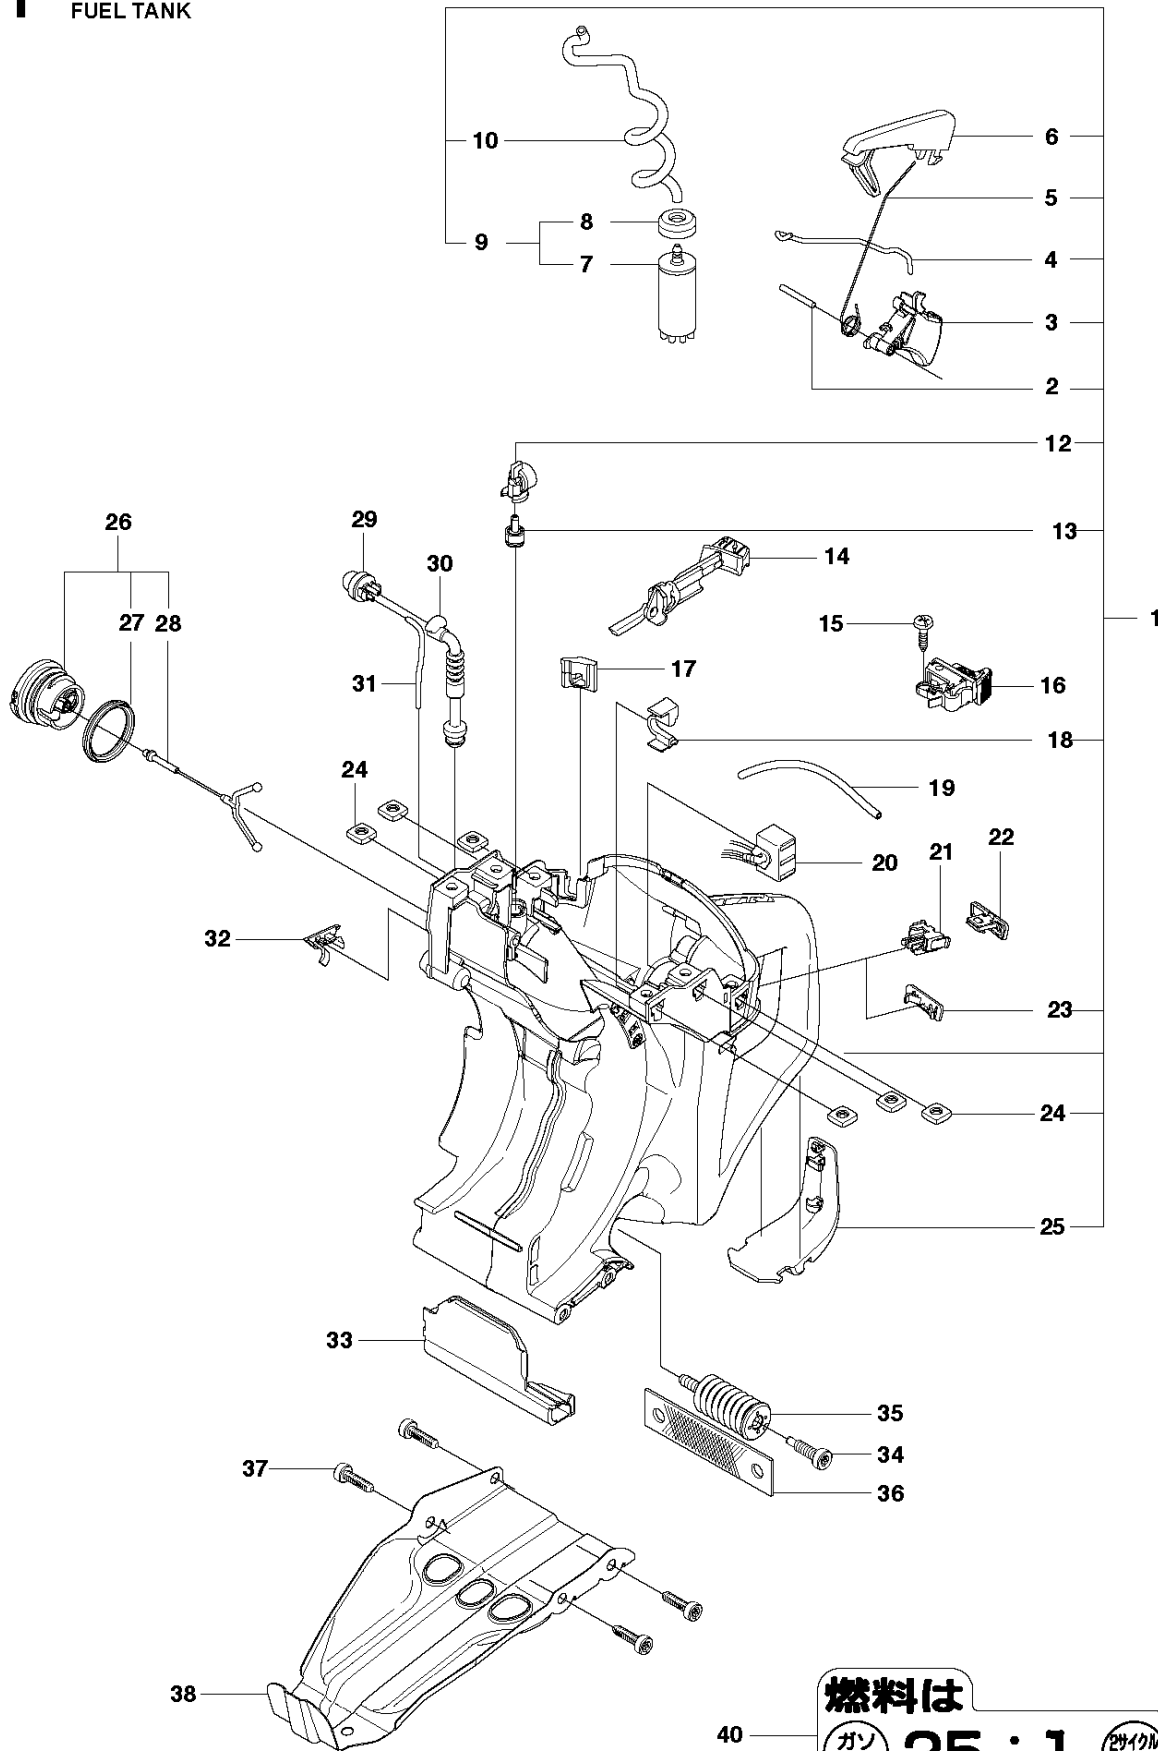

F K760 CnB
FUEL TANK

燃料は
ガソリン 25 : 1 ツサイクル専用オイル

FUEL TANK

K760 CUT-N-BREAK, 2013-06

Ref	Part No	Description	Remark	QTY KIT
1	593 28 18-01	FUEL TANK ASSY	Incl. 2 - 10, 12-13, 18, 23-25	1
2	720 12 40-20	PARALLEL PIN		2
3	588 08 62-01	THROTTLE CONTROL		1
4	579 37 92-01	THROTTLE ROD		1
5	587 74 60-01	SPRING		1
6	588 13 77-01	THROTTLE LOCKOUT		1
7	506 26 41-01	FUEL FILTER		1
8	506 27 11-01	HOSE CLAMP		1
9	506 26 41-11	FUEL FILTER	Incl. 7 - 8	1
10	581 75 62-03	FUEL HOSE		1
12	577 31 35-01	TANK VENT VALVE ASSY		1
13	501 15 29-01	TANK VENT ASSY		1
14	544 22 90-02	CHOKE CONTROL		1
15	525 88 74-02	SCREW CITXPANT		1
16	506 31 86-04	STOP SWITCH		1
17	506 37 80-01	GROMMET		1
18	544 39 32-01	HOSE CLIP		1
19	581 75 61-17	FUEL HOSE		1
20	544 38 41-01	ELECTRONIC BOX		1
21	501 01 88-01	HOUSING		1
22	501 01 94-01	SWITCH		1
23	501 37 13-01	LID		1
24	581 77 48-01	NUT		6
25	588 19 82-01	GROUND SUPPORT		1
26	522 62 00-03	TANK CAP ASSY		1
27	589 24 11-01	GASKET		1
28	503 57 89-01	HOLDER		1
29	540 05 49-01	AIR CLEANER		1
30	505 19 52-01	FUEL HOSE		1
31	537 04 24-14	FUEL HOSE		1
32	506 39 46-02	HUB CAP		1
33	506 38 15-01	HEAT SHIELD		1
34	544 06 12-01	SCREW ITXSCM		1
35	537 21 03-12	ANTIVIBRATION ELEMENT		1
36	544 23 82-01	BAND		1
37	503 21 54-20	SCREW ITXSCT		4
38	506 37 19-02	BASEPLATE		1
40	506 31 30-01	LABEL	Japan Only	1