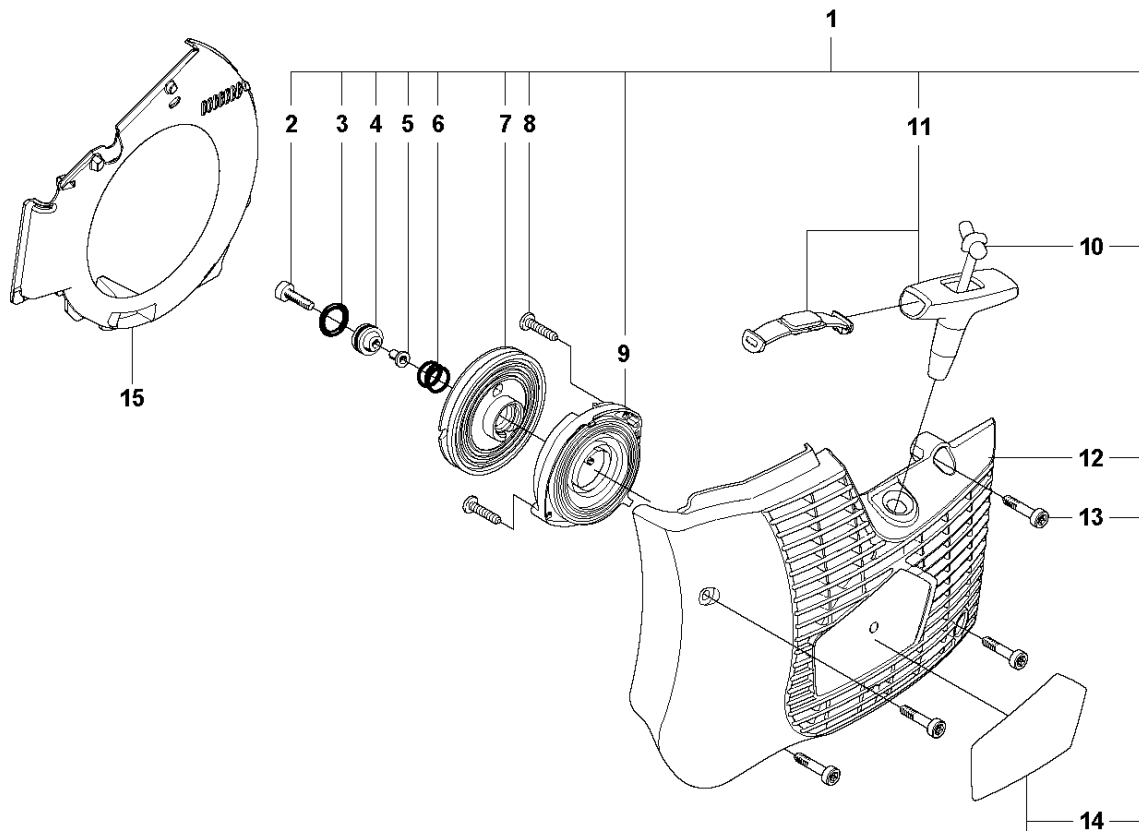

H K760 CUT-N-BREAK
STARTER

STARTER

K760 CUT-N-BREAK, 2013-06

Ref	Part No	Description	Remark	QTY KIT
1	574 36 20-05	STARTER	Incl. 2 - 14	1
2	510 26 92-22	SCREW ITXSCT		1
3	740 43 13-00	O-RING		1
4	510 00 08-01	SEALING		1
5	506 26 31-01	SPACING SLEEVE		1
6	506 25 30-01	COMPRESSION SPRING		1
7	506 25 81-02	STARTER PULLEY		1
8	503 21 28-10	SCREW CCRPANT		2
9	506 25 89-01	RECOIL SPRING		1
10	506 33 56-15	CORD		1
10	506 33 56-50	STARTER CORD	50 m	1
11	584 25 79-01	STARTER HANDLE ASSY		1
12	525 44 60-01	STARTER COVER		1
13	501 98 10-20	SCREW ITXSCM		4
14	525 57 11-01	DECAL		1
15	501 85 94-01	COOLING AIR CONDUCTOR		1