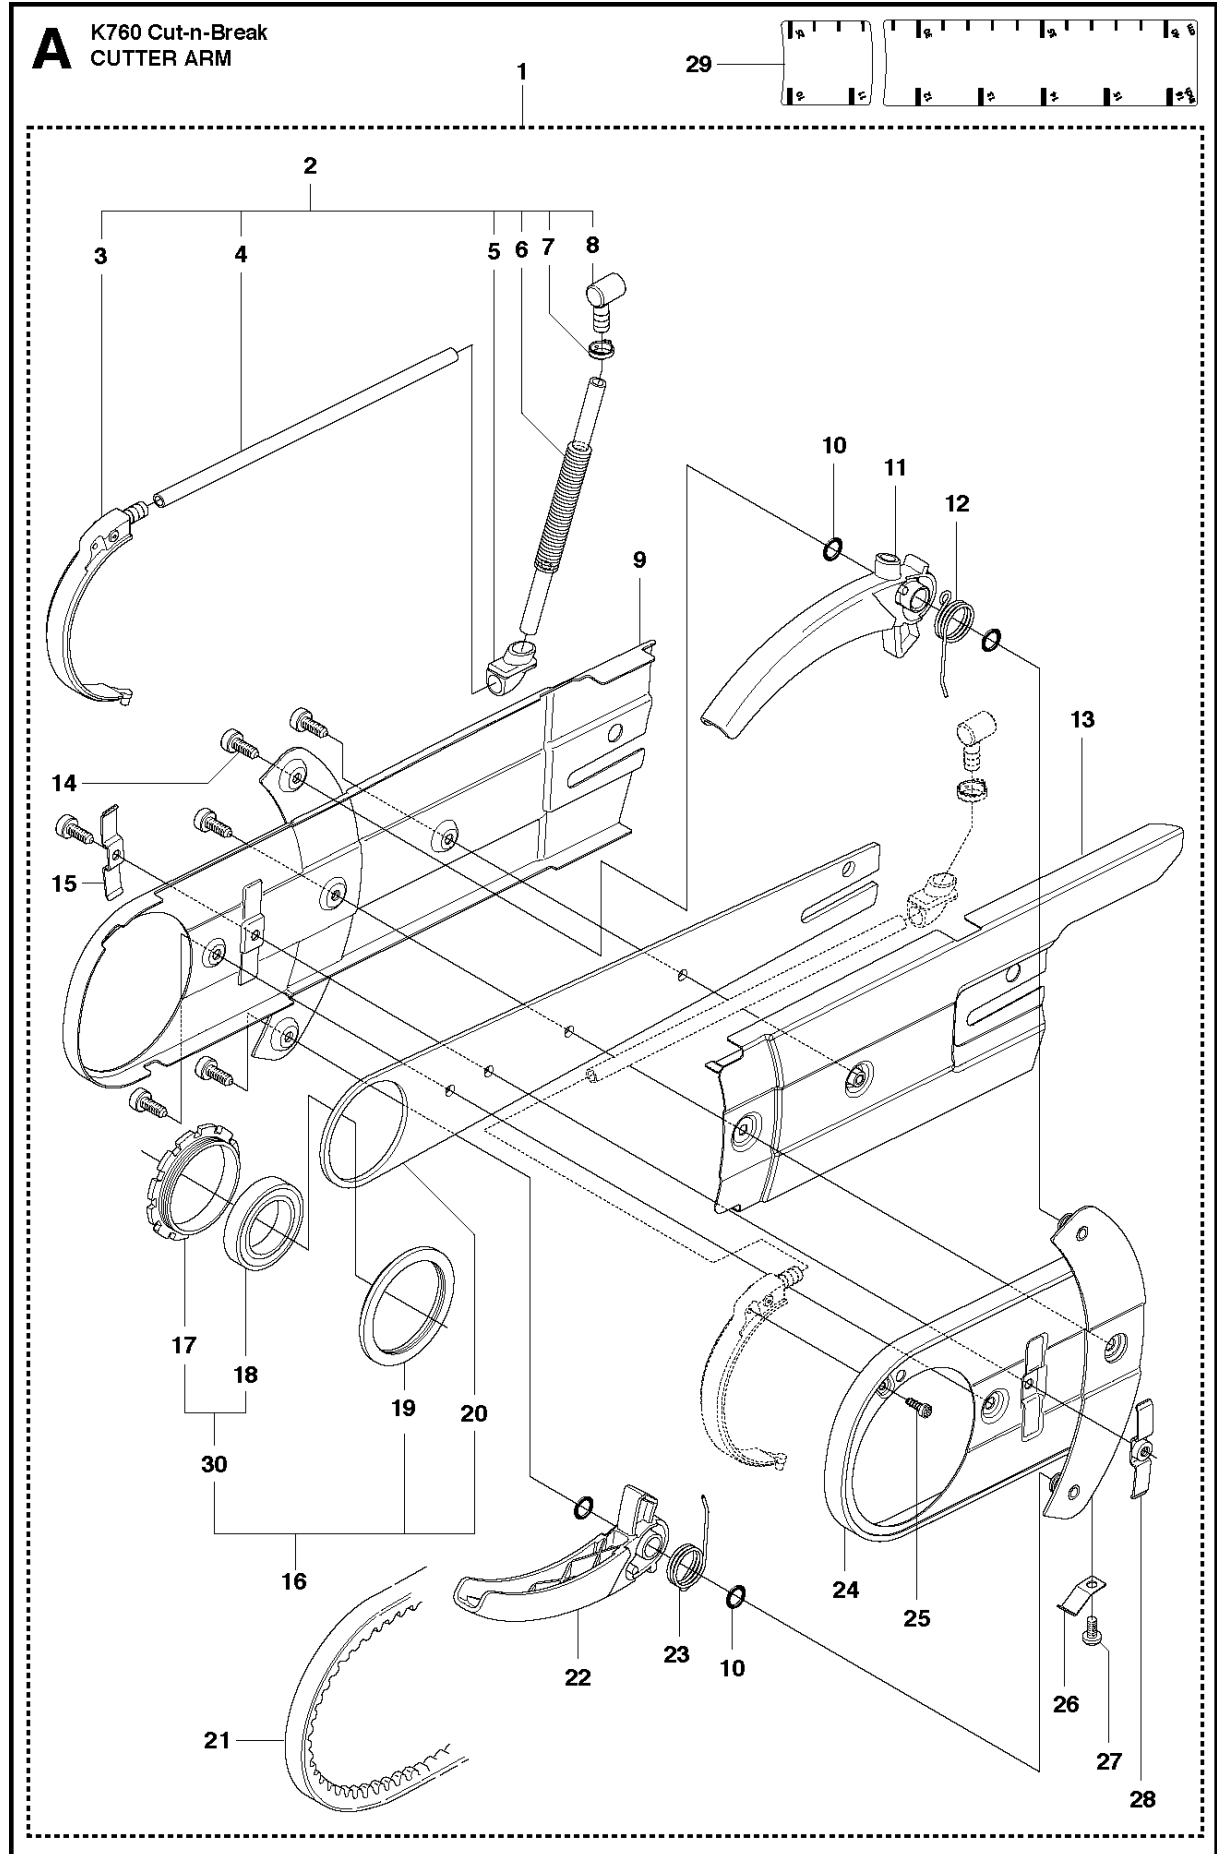

## CUTTER ARM

K760 CUT-N-BREAK, 2013-06

Ref	Part No	Description	Remark	QTY KIT
1	575 27 99-01	CUTTER ARM	Incl. 2, 9 - 16, 21 - 28	1
2	544 10 50-04	HOSE	Incl. 3 - 8	1
3	504 87 52-01	SEALING		1
4	544 04 17-01	HOSE		1
5	506 40 57-02	GROMMET		1
6	506 35 27-02	PROTECTIVE SPRING		1
7	506 09 56-05	HOSE CLAMP		1
8	506 40 98-02	NIPPLE		1
9	506 40 55-02	BELT GUARD		1
10	503 26 30-08	O-RING		4
11	506 40 64-03	BLADE GUARD		1
12	506 40 61-01	SPRING		1
13	525 56 45-01	BELT COVER		1
14	503 21 53-10	SCREW ITXSCM		6
15	506 40 56-01	DEFLECTION LIMITER		1
16	544 10 37-03	BAR	Incl. 17 - 20	1
17	506 40 28-02	BEARING CAGE		1
18	544 10 59-01	BEARING		1
19	506 40 29-02	BUSHING		1
20	574 44 76-01	BAR PLATE		1
21	506 37 27-02	BELT		1
22	506 40 65-02	BLADE GUARD		1
23	506 40 61-02	SPRING		1
24	506 40 46-02	WEAR PROTECTION		1
25	503 21 28-10	SCREW CCRPANT		1
26	506 40 51-01	STOP		1
27	724 12 84-01	SCREW CRPANM		1
28	506 40 56-02	DEFLECTION LIMITER		1
29	544 37 44-02	LABEL		1
30	544 10 57-03	BEARING CAGE	Incl. 17-18	1