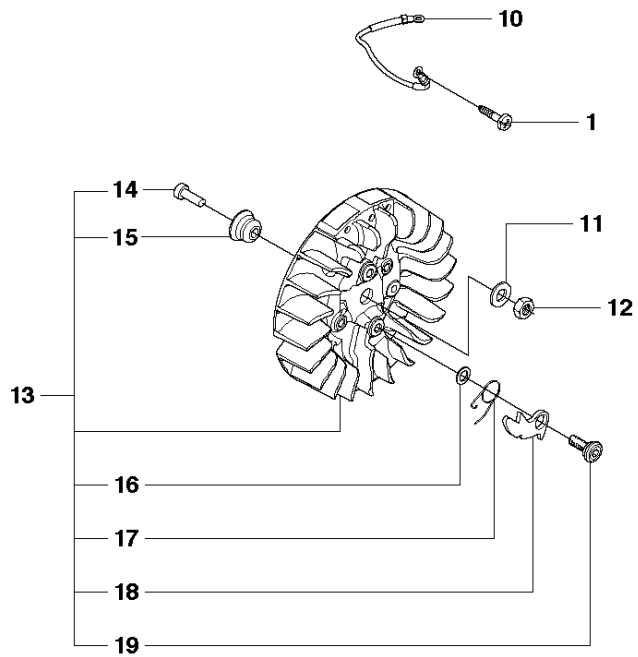

J K760 Cut-n-Break
IGNITION SYSTEM

IGNITION SYSTEM

K760 CUT-N-BREAK, 2013-06

Ref	Part No	Description	Remark	QTY KIT
1	503 21 28-10	SCREW CCRPANT		2
2	506 31 86-02	STOP SWITCH		1
3	506 37 84-02	CABLE		1
4	503 23 51-11	SPARK PLUG	RCJ 6 Y	1
5	590 50 45-01	SPARK PLUG CAP		1
6	580 38 05-01	IGNITION MODULE	Incl. 7 - 8	1
7	506 38 78-34	IGNITION CABLE		1
8	505 27 75-16	CABLE SLEEVE		1
9	505 57 41-20	SCREW ITXSCM		2
10	506 37 85-01	CABLE		1
11	503 23 01-01	WASHER		1
12	503 22 10-11	HEXAGON NUT		1
13	501 37 56-04	FLYWHEEL	Incl. 14 - 19	1
14	725 53 29-56	SCREW IHSCM		1
15	574 25 09-01	WEIGHT		1
16	503 23 00-42	WASHER		2
17	501 63 48-01	SPRING		2
18	501 67 32-03	PAWL		2
19	506 00 69-01	SCREW		2
20	577 24 28-01	CABLE HOLDER		1