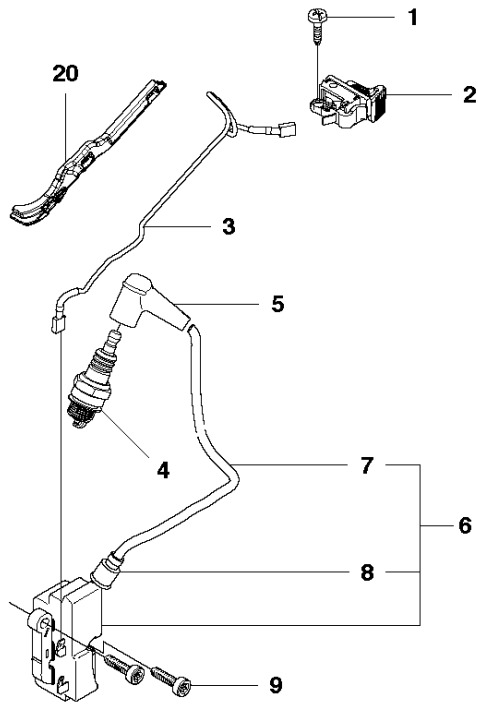

J K760 Cut-n-Break
IGNITION SYSTEM

IGNITION SYSTEM

K760 CUT-N-BREAK, 2013-06

Ref	Part No	Description	Remark	QTY KIT
1	503 21 28-10	SCREW CCRPANT		2
2	506 31 86-02	STOP SWITCH		1
3	506 37 84-02	CABLE		1
4	503 23 51-11	SPARK PLUG	RCJ 6 Y	1
5	590 50 45-01	SPARK PLUG CAP		1
6	580 38 05-01	IGNITION MODULE	Incl. 7 - 8	1
7	506 38 78-34	IGNITION CABLE		1
8	505 27 75-16	CABLE SLEEVE		1
9	505 57 41-20	SCREW ITXSCM		2
10	506 37 85-01	CABLE		1
11	503 23 01-01	WASHER		1
12	503 22 10-11	HEXAGON NUT		1
13	501 37 56-04	FLYWHEEL	Incl. 14 - 19	1
14	725 53 29-56	SCREW IHSCM		1
15	574 25 09-01	WEIGHT		1
16	503 23 00-42	WASHER		2
17	501 63 48-01	SPRING		2
18	501 67 32-03	PAWL		2
19	506 00 69-01	SCREW		2
20	577 24 28-01	CABLE HOLDER		1