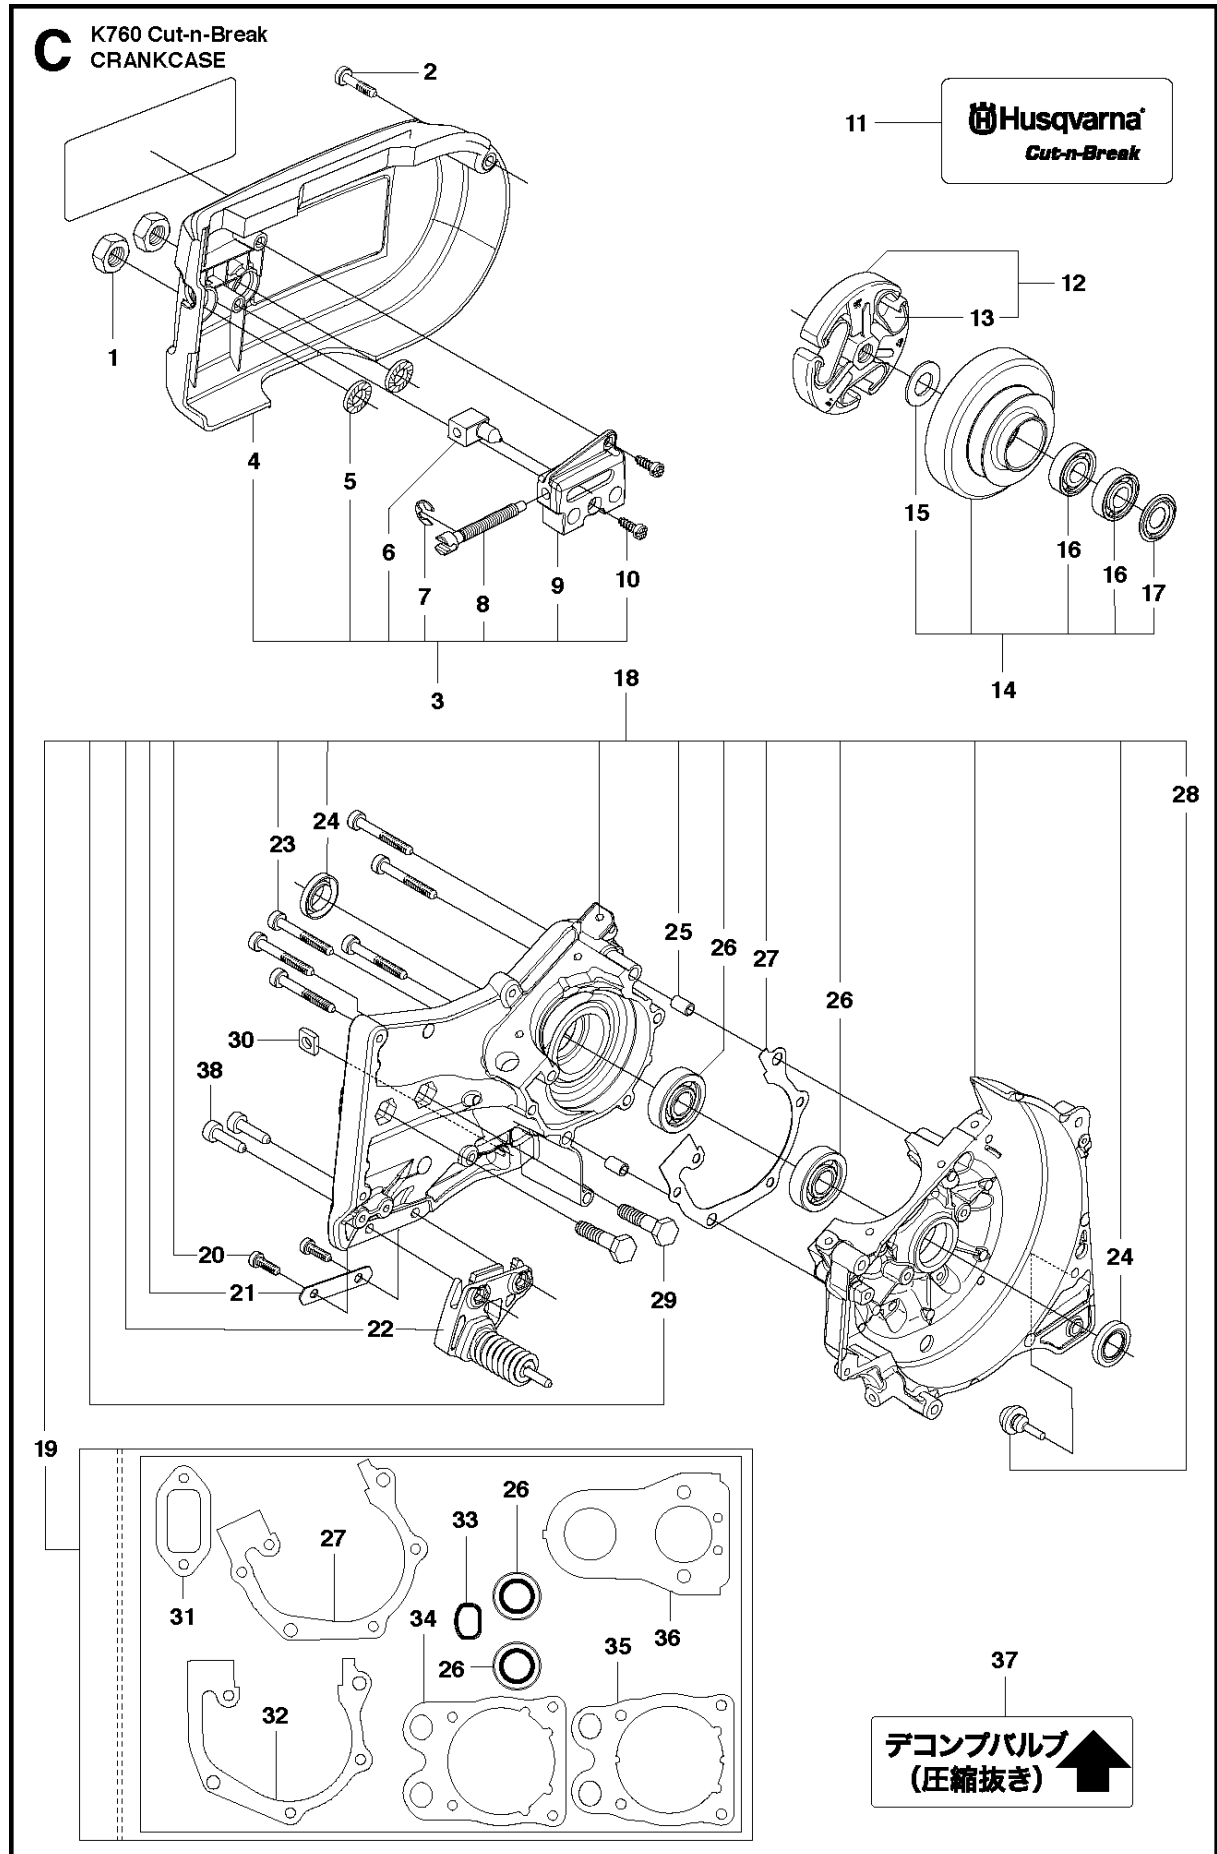

CRANKCASE

K760 CUT-N-BREAK, 2013-06

Ref	Part No	Description	Remark	QTY KIT
1	731 23 18-01	HEXAGON NUT		
2	503 20 34-19	SCREW CCRPANMO		
3	575 33 81-03	BELT TENSIONER ASSY		
4	525 62 39-01	CLUTCH COVER		
5	503 23 04-01	WASHER		
6	574 24 09-01	PAWL		
7	735 31 08-20	E-CLIP		
8	575 73 21-01	SCREW		
9	577 40 78-01	BELT		
10	504 90 94-10	SCREW ITXSCT		
11	574 48 96-01	DECAL		
12	503 74 44-06	CLUTCH ASSY		
13	503 74 43-01	CLUTCH SPRING		
14	502 28 92-03	DRIVING PULLEY ASSY		
15	503 23 00-70	WASHER		
16	525 83 18-01	BALL BEARING		
17	506 31 69-01	DUST COVER		
18	585 06 14-01	CRANKCASE ASSY		
19	581 35 74-01	GASKET KIT		
20	503 21 53-16	SCREW ITXSCT		
21	522 47 48-01	PLATE		
22	522 47 57-01	SPRING RETAINER		
23	503 21 53-41	SCREW ITXSCT		
24	503 26 02-04	SEALING RING		
25	501 27 08-01	GUIDE BUSHING		
26	738 22 02-25	BALL BEARING		
27	506 37 70-03	GASKET		
28	503 84 61-01	BUFFER		
29	505 22 09-37	BAR BOLT		
30	503 22 65-04	SQUARE NUT		
31	506 37 69-02	GASKET		
32	506 37 70-02	GASKET		
33	544 21 93-02	INSERT		
34	506 37 67-01	CYLINDER		
35	581 28 53-01	GASKET		
36	506 37 68-04	GASKET		
37	576 12 11-01	DECAL		
38	503 21 53-20	SCREW ITXSCT		2