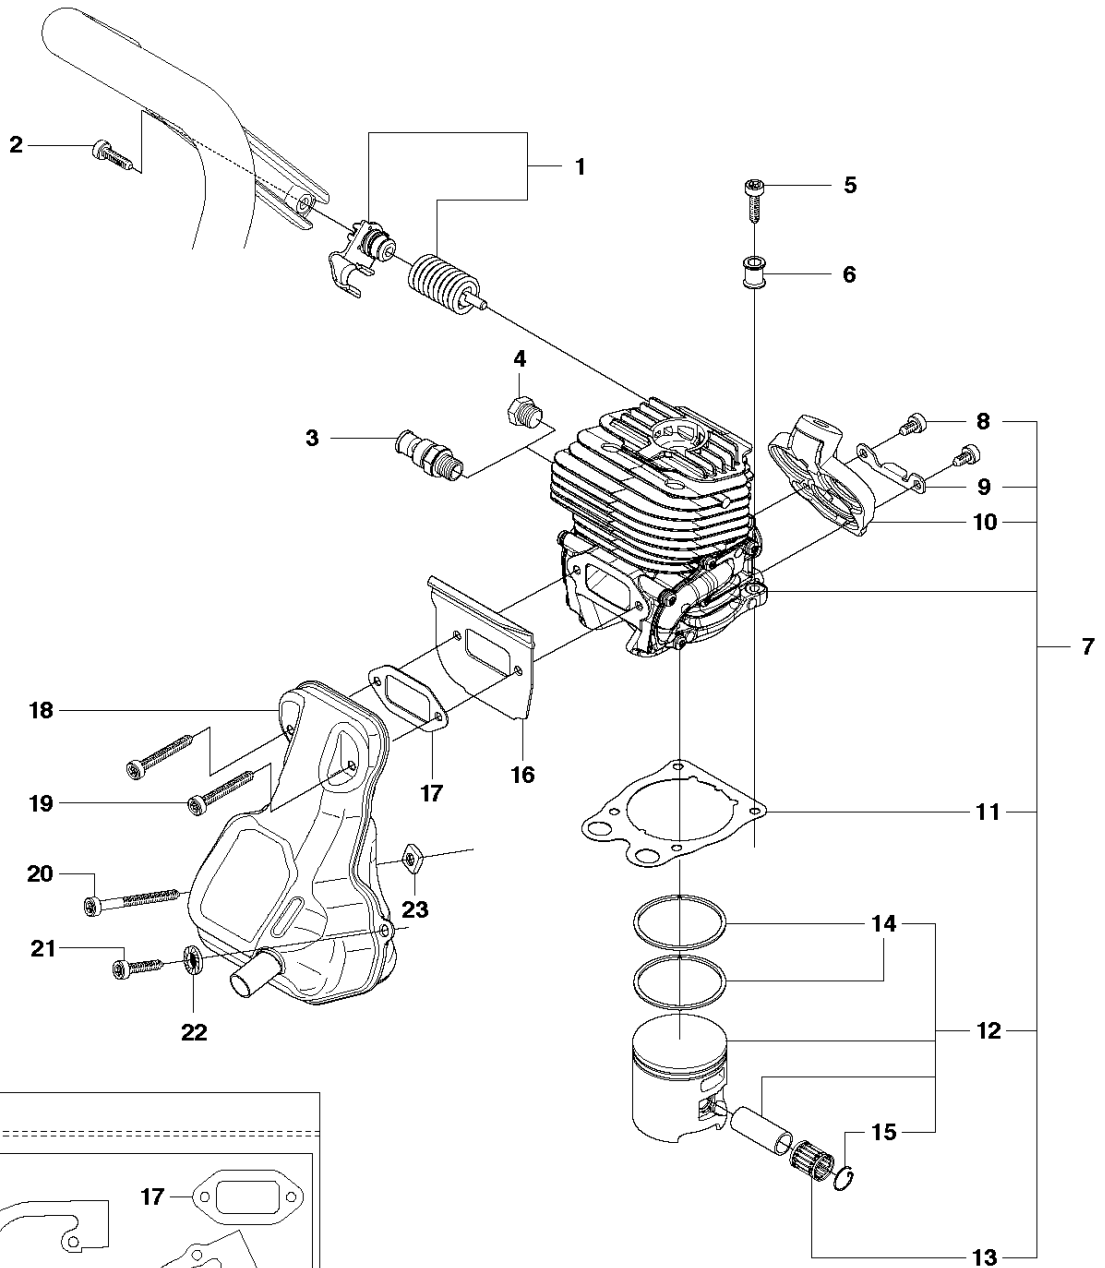

D K760 Cut-n-Break
CYLINDER, PISTON & MUFFLER

CYLINDER, PISTON & MUFFLER

K760 CUT-N-BREAK, 2013-06

Ref	Part No	Description	Remark	QTY KIT
1	505 42 45-01	ANTIVIBRATION ELEMENT		1
2	544 06 12-01	SCREW ITXSCM		1
3	503 71 53-01	DECOMPRESSION VALVE		1
4	503 55 22-01	PLUG		1
5	503 21 53-40	SCREW ITXSCM		4
6	576 71 76-02	SLEEVE		4
7	581 47 61-01	CYLINDER ASSY	Incl. 8 - 13	1
8	503 21 53-16	SCREW ITXSCM		2
9	506 36 88-01	BRACKET		1
10	574 23 18-01	PLATE		1
11	581 28 53-01	GASKET		1
12	506 37 24-02	PISTON ASSY	Incl. 13 - 15	1
13	577 57 24-01	NEEDLE BEARING		1
14	503 28 90-47	PISTON RING		2
15	737 43 12-00	SNAP RING		2
16	506 37 58-02	COOLING AIR CONDUCTOR		1
17	506 37 69-02	GASKET		1
18	506 36 42-04	MUFFLER ASSY		1
19	503 21 53-40	SCREW ITXSCM		2
20	503 21 53-56	SCREW ITXSCM		1
21	503 21 53-25	SCREW ITXSCM		1
22	503 23 04-02	WASHER		1
23	581 77 48-01	NUT		1
24	581 35 74-01	GASKET KIT	Incl. 11, 17, 25 - 30	1
25	506 37 70-03	GASKET		1
26	544 21 93-02	INSERT		1
27	503 26 02-04	SEALING RING	Blue	2
28	506 37 68-04	GASKET		1
29	506 37 67-01	CYLINDER		1
30	506 37 70-02	GASKET		1