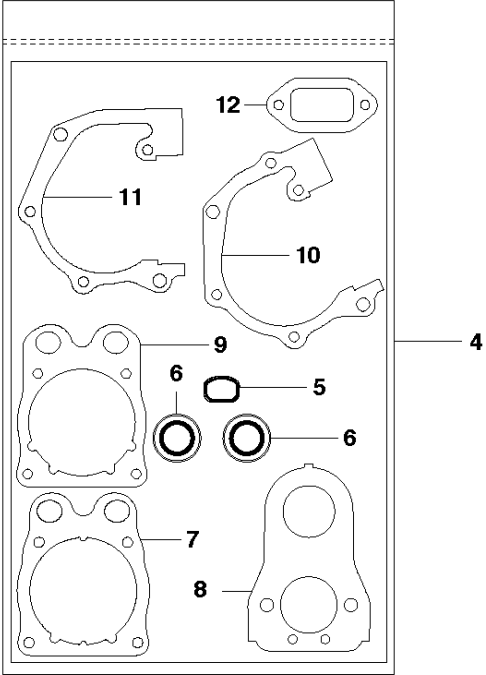

SUPPORT LEGS

K760 CUT-N-BREAK, 2013-06

Ref	Part No	Description	Remark	QTY KIT
1	575 34 85-01	SPRAY GUARD	Incl. 2 - 13, 22	1
2	503 21 53-56	SCREW ITXSCM		1
3	506 40 60-01	SPRING		1
4	506 40 63-02	SPRAY GUARD		1
5	740 42 05-00	O-RING		2
6	506 40 37-01	BUSHING		1
7	732 21 14-01	LOCK NUT		1
8	525 73 98-01	HOLDER		1
9	544 03 21-01	SPRAY GUARD		1
10	503 21 53-16	SCREW ITXSCM		2
11	544 03 22-01	PLATE		1
12	544 03 92-01	BUSHING		2
13	510 05 66-01	SPRAY GUARD	Incl. 14 - 21	1
14	510 00 72-01	SPRAY GUARD		1
15	510 00 73-01	GUIDE		1
16	503 21 46-01	SCREW		2
17	734 48 80-01	WASHER		1
18	506 26 22-02	WHEEL		2
19	510 20 24-01	BAND		1
20	510 20 20-01	WASHER		2
21	503 21 27-16	SCREW CRPANT		4
22	522 03 81-01	DECAL		1
23	503 21 53-20	SCREW ITXSCM		2

P K760 Cut-n-Break
ACCESSORIES