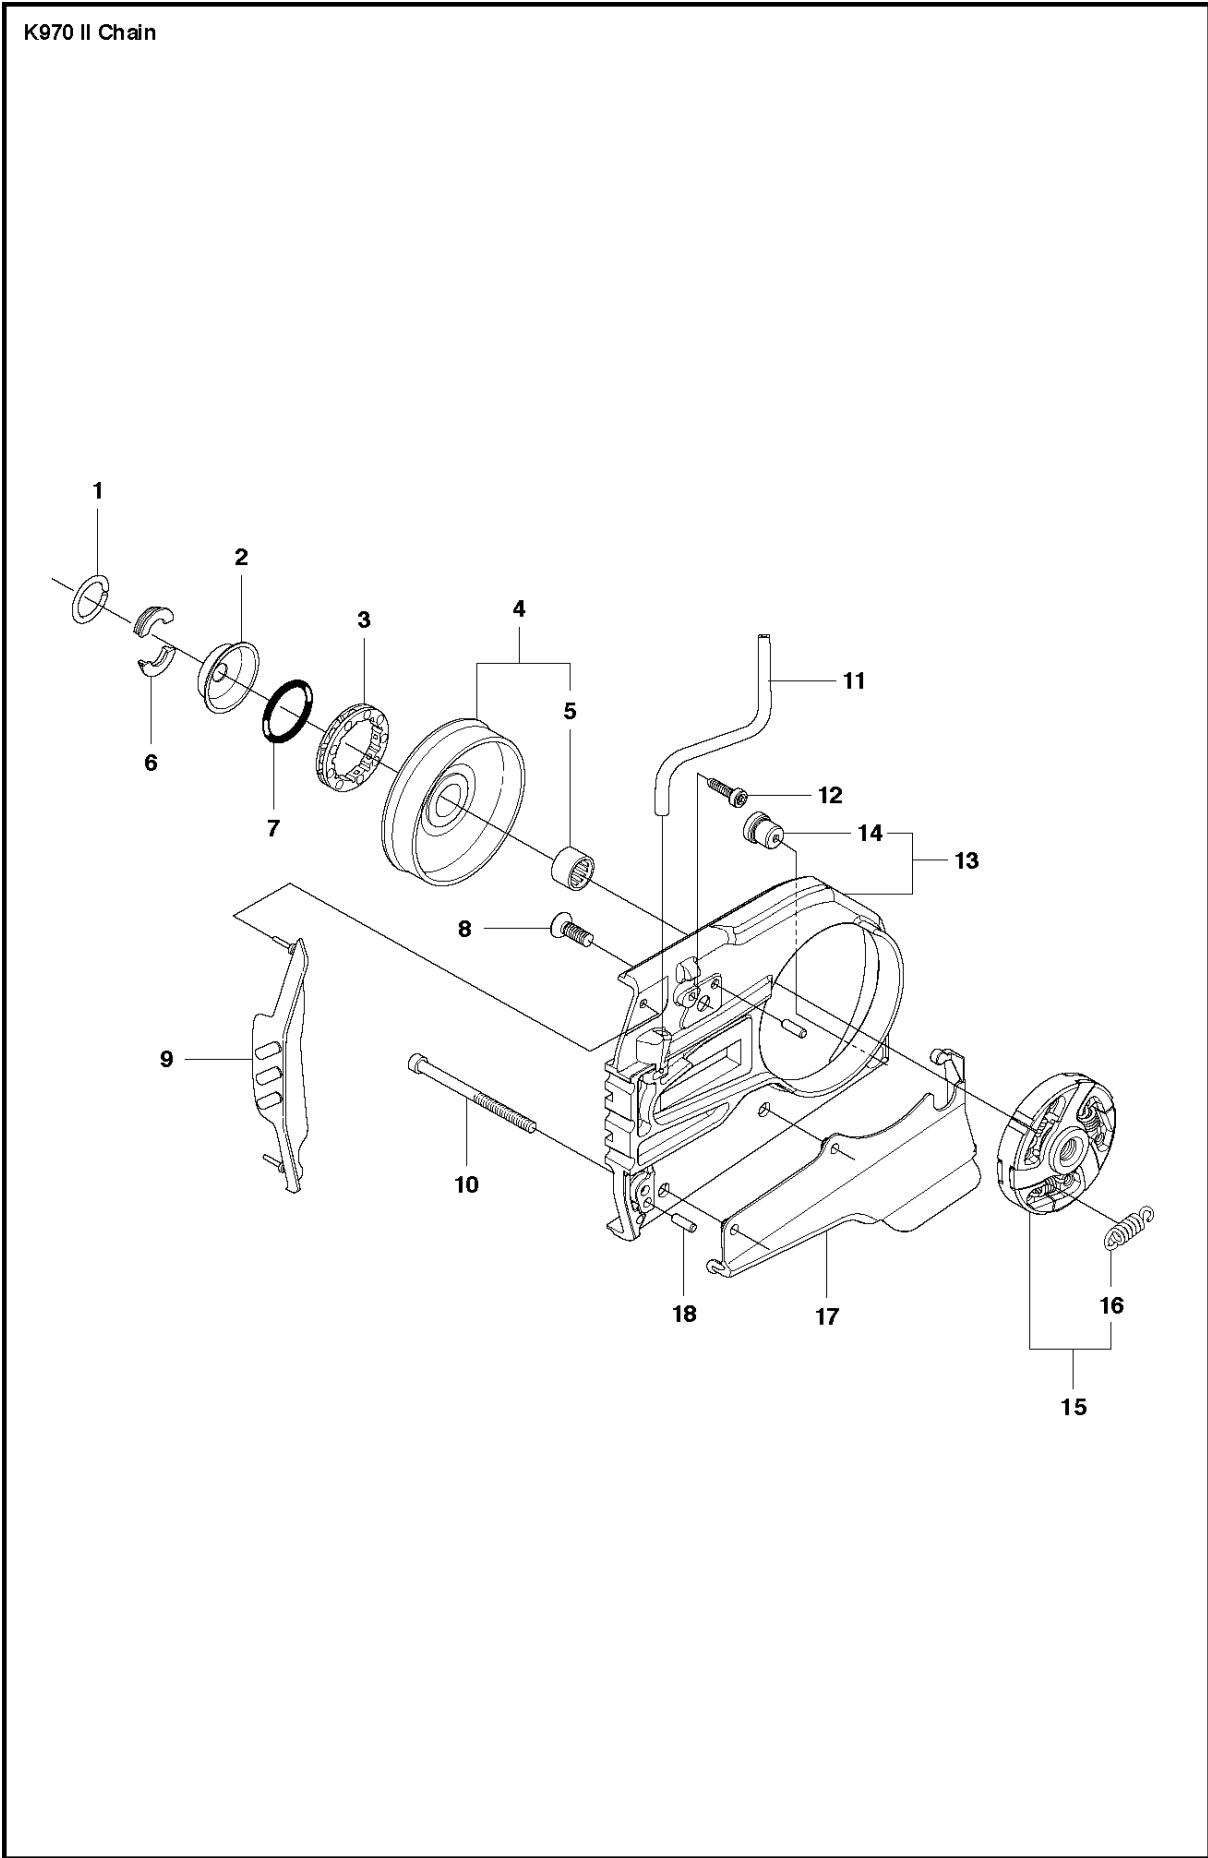

SPARE PARTS LIST

POWER CUTTERS

K970 II CHAIN, 2015-03

K970 II Chain

10 — **K970**
CHAIN

AIR FILTER COVER

K970 II CHAIN, 2015-03

Ref	Part No	Description	Remark	QTY KIT
1	503 21 53-56	SCREW ITXSCM		2
2	503 21 53-26	SCREW ITXSCM		2
3a	584 91 33-04	DECAL		1
3b	584 91 33-01	DECAL		1
3c	584 91 33-03	DECAL		1
4	587 00 51-02	FILTER COVER ASSY		1
5	510 24 41-04	AIR FILTER		1
6	586 35 64-02	CYLINDER COVER ASSY	Incl. 7	1
7	525 61 70-04	SEALING	L=1,2 M. Cut to fit	2
8	585 42 83-01	PLUG		1
9	503 21 53-30	SCREW ITXSCM		2
10	525 57 16-04	DECAL		1
11	729 52 89-71	SCREW CRPANT		2
12	576 43 14-01	COVER		1
13	578 06 53-01	SEALING		1

CARBURETOR

K970 II CHAIN, 2015-03

Ref	Part No	Description	Remark	QTY KIT
1	505 28 33-06	HOSE CLAMP		1
2	506 41 41-01	INLET PIPE		1
3	544 15 01-01	FLANGE		1
4	503 21 53-16	SCREW ITXSCM		2
5	544 11 39-01	CONSOLE		1
6	503 21 53-30	SCREW ITXSCM		1
7	506 41 42-01	PLATE		1
8	584 91 30-01	CARBURETOR	Walbro RWJ-5	1
9	505 14 84-01	LEVER		1
10	576 49 04-01	THROTTLE CABLE ASSY		1
11	522 85 62-01	FLANGE INLET PIPE		1
12	521 92 67-01	INLET PIPE		1
13	510 24 39-01	FILTER CONNECTION		1
14	501 97 18-01	SCREW ITXSCM		2
15	586 06 21-01	CHISEL GUIDE		1
16	506 23 20-11	CHOKE	Incl. 17	1
17	506 27 25-01	WEAR PROTECTION		1
18	502 44 58-01	GASKET KIT	Walbro RWJ-5	1
19	502 44 59-02	REPAIR KIT	Walbro RWJ-5	1

CLUTCH COVER

K970 II CHAIN, 2015-03

Ref	Part No	Description	Remark	QTY KIT
1	506 33 25-05	CLUTCH COVER	Incl. 2, 3	1
2	544 87 23-01	LABEL		1
3	544 05 77-01	GUIDE PIN	Incl. 4	1
4	740 42 04-00	O-RING		2
5	506 34 10-04	LEVER	Incl. 7	1
6	506 39 88-01	ADJUSTING NUT		1
7	740 48 18-02	O-RING		1
8	506 33 34-02	COVER		1
9	506 33 28-01	LOCK WASHER		1
10	723 53 27-51	SCREW SLCSFM		3
11	506 34 72-01	LEVER		1
12	506 33 35-01	HUB CAP		1
13	506 38 77-01	SCREW		1
14	506 33 32-01	PLATE		1
15	506 33 33-01	PAWL		1
16	506 35 94-03	SCREW	Incl. 13 - 15	1