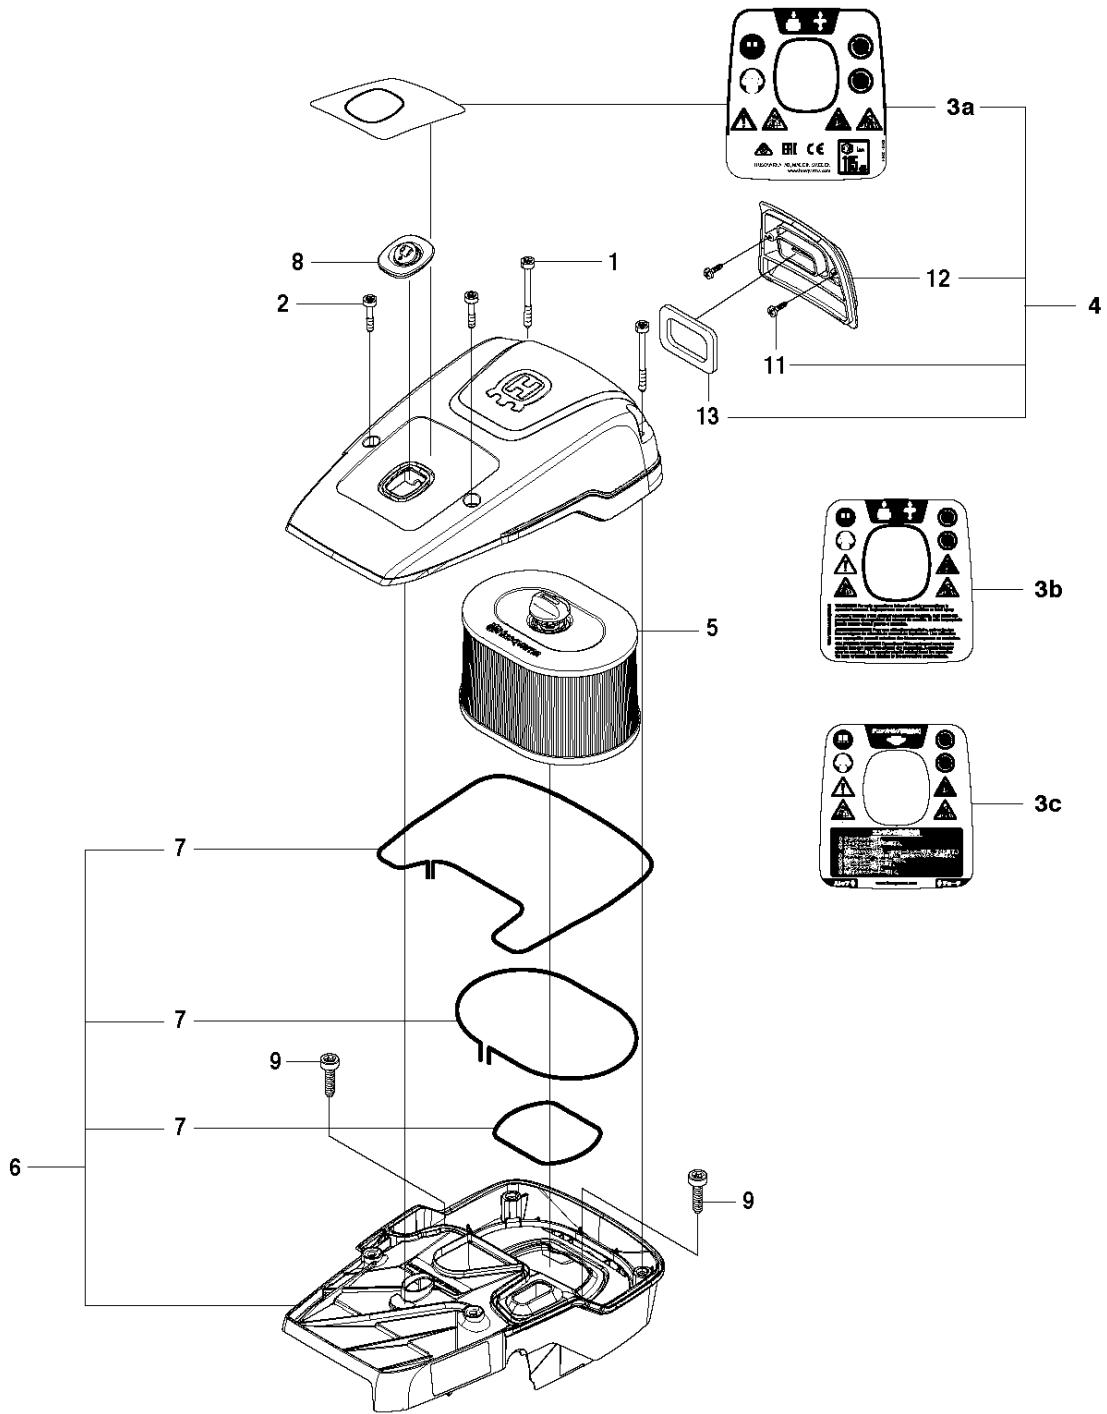

SPARE PARTS LIST

POWER CUTTERS

K970 II CHAIN, 2015-03

K970 II Chain

10 — **K970**
CHAIN

AIR FILTER COVER

K970 II CHAIN, 2015-03

Ref	Part No	Description	Remark	QTY KIT
1	503 21 53-56	SCREW ITXSCM		2
2	503 21 53-26	SCREW ITXSCM		2
3a	584 91 33-04	DECAL		1
3b	584 91 33-01	DECAL		1
3c	584 91 33-03	DECAL		1
4	587 00 51-02	FILTER COVER ASSY		1
5	510 24 41-04	AIR FILTER		1
6	586 35 64-02	CYLINDER COVER ASSY	Incl. 7	1
7	525 61 70-04	SEALING	L=1,2 M. Cut to fit	2
8	585 42 83-01	PLUG		1
9	503 21 53-30	SCREW ITXSCM		2
10	525 57 16-04	DECAL		1
11	729 52 89-71	SCREW CRPANT		2
12	576 43 14-01	COVER		1
13	578 06 53-01	SEALING		1

CARBURETOR

K970 II CHAIN, 2015-03

Ref	Part No	Description	Remark	QTY KIT
1	505 28 33-06	HOSE CLAMP		1
2	506 41 41-01	INLET PIPE		1
3	544 15 01-01	FLANGE		1
4	503 21 53-16	SCREW ITXSCM		2
5	544 11 39-01	CONSOLE		1
6	503 21 53-30	SCREW ITXSCM		1
7	506 41 42-01	PLATE		1
8	584 91 30-01	CARBURETOR	Walbro RWJ-5	1
9	505 14 84-01	LEVER		1
10	576 49 04-01	THROTTLE CABLE ASSY		1
11	522 85 62-01	FLANGE INLET PIPE		1
12	521 92 67-01	INLET PIPE		1
13	510 24 39-01	FILTER CONNECTION		1
14	501 97 18-01	SCREW ITXSCM		2
15	586 06 21-01	CHISEL GUIDE		1
16	506 23 20-11	CHOKE	Incl. 17	1
17	506 27 25-01	WEAR PROTECTION		1
18	502 44 58-01	GASKET KIT	Walbro RWJ-5	1
19	502 44 59-02	REPAIR KIT	Walbro RWJ-5	1

CLUTCH COVER

K970 II CHAIN, 2015-03

Ref	Part No	Description	Remark	QTY KIT
1	506 33 25-05	CLUTCH COVER	Incl. 2, 3	1
2	544 87 23-01	LABEL		1
3	544 05 77-01	GUIDE PIN	Incl. 4	1
4	740 42 04-00	O-RING		2
5	506 34 10-04	LEVER	Incl. 7	1
6	506 39 88-01	ADJUSTING NUT		1
7	740 48 18-02	O-RING		1
8	506 33 34-02	COVER		1
9	506 33 28-01	LOCK WASHER		1
10	723 53 27-51	SCREW SLCSFM		3
11	506 34 72-01	LEVER		1
12	506 33 35-01	HUB CAP		1
13	506 38 77-01	SCREW		1
14	506 33 32-01	PLATE		1
15	506 33 33-01	PAWL		1
16	506 35 94-03	SCREW	Incl. 13 - 15	1