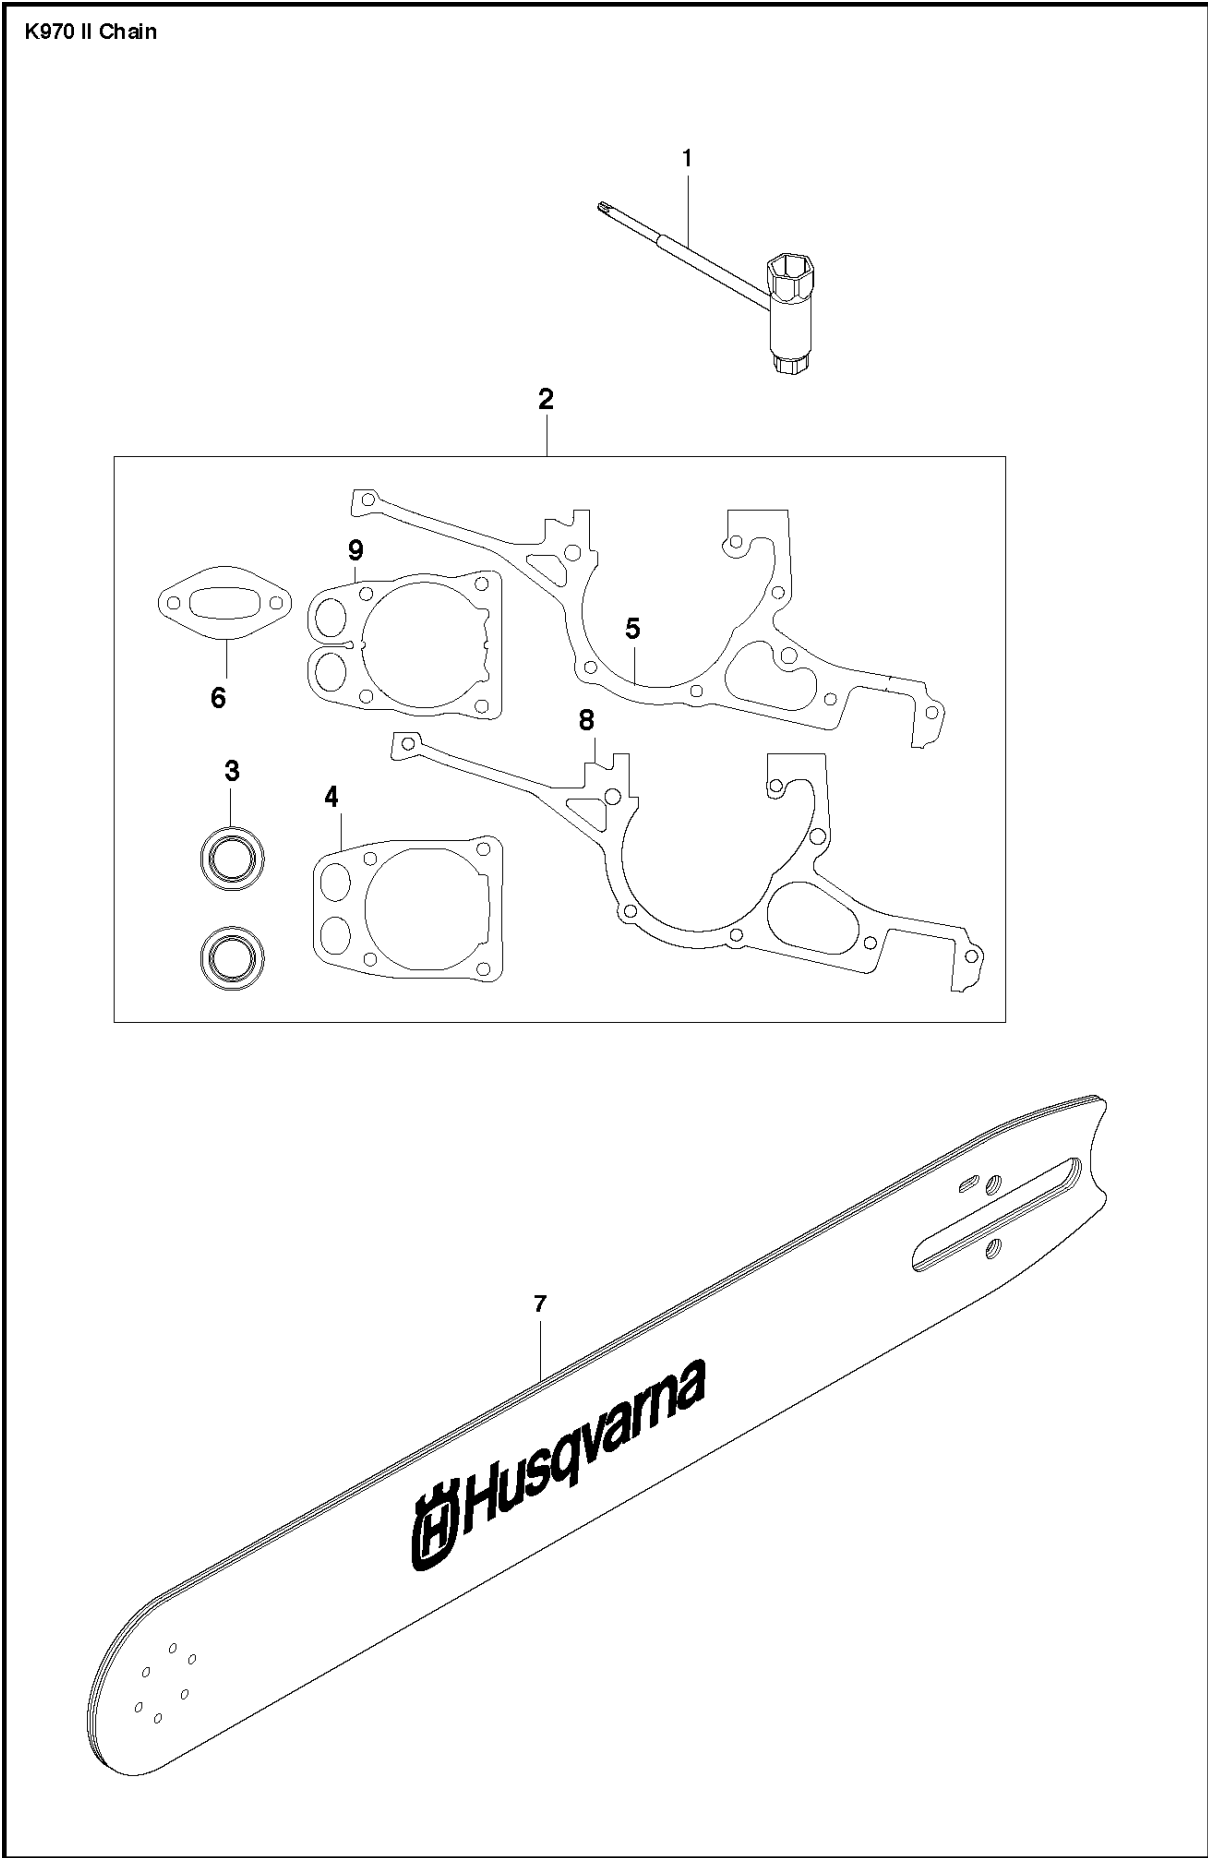

TOOLS

K970 II CHAIN, 2015-03

Ref	Part No	Description	Remark	QTY KIT
1	506 38 26-01	COMBINATION TOOL		1
2	544 22 98-06	GASKET KIT	Incl. 3-6, 8-9	1
3	503 26 02-04	SEALING RING		2
4	576 49 94-01	GASKET		1
5	577 98 89-01	GASKET		1
6	506 37 81-01	GASKET MUFFLER		1
7	506 34 62-02	BAR		1
8	506 41 39-04	GASKET		1
9	579 34 00-01	GASKET		1