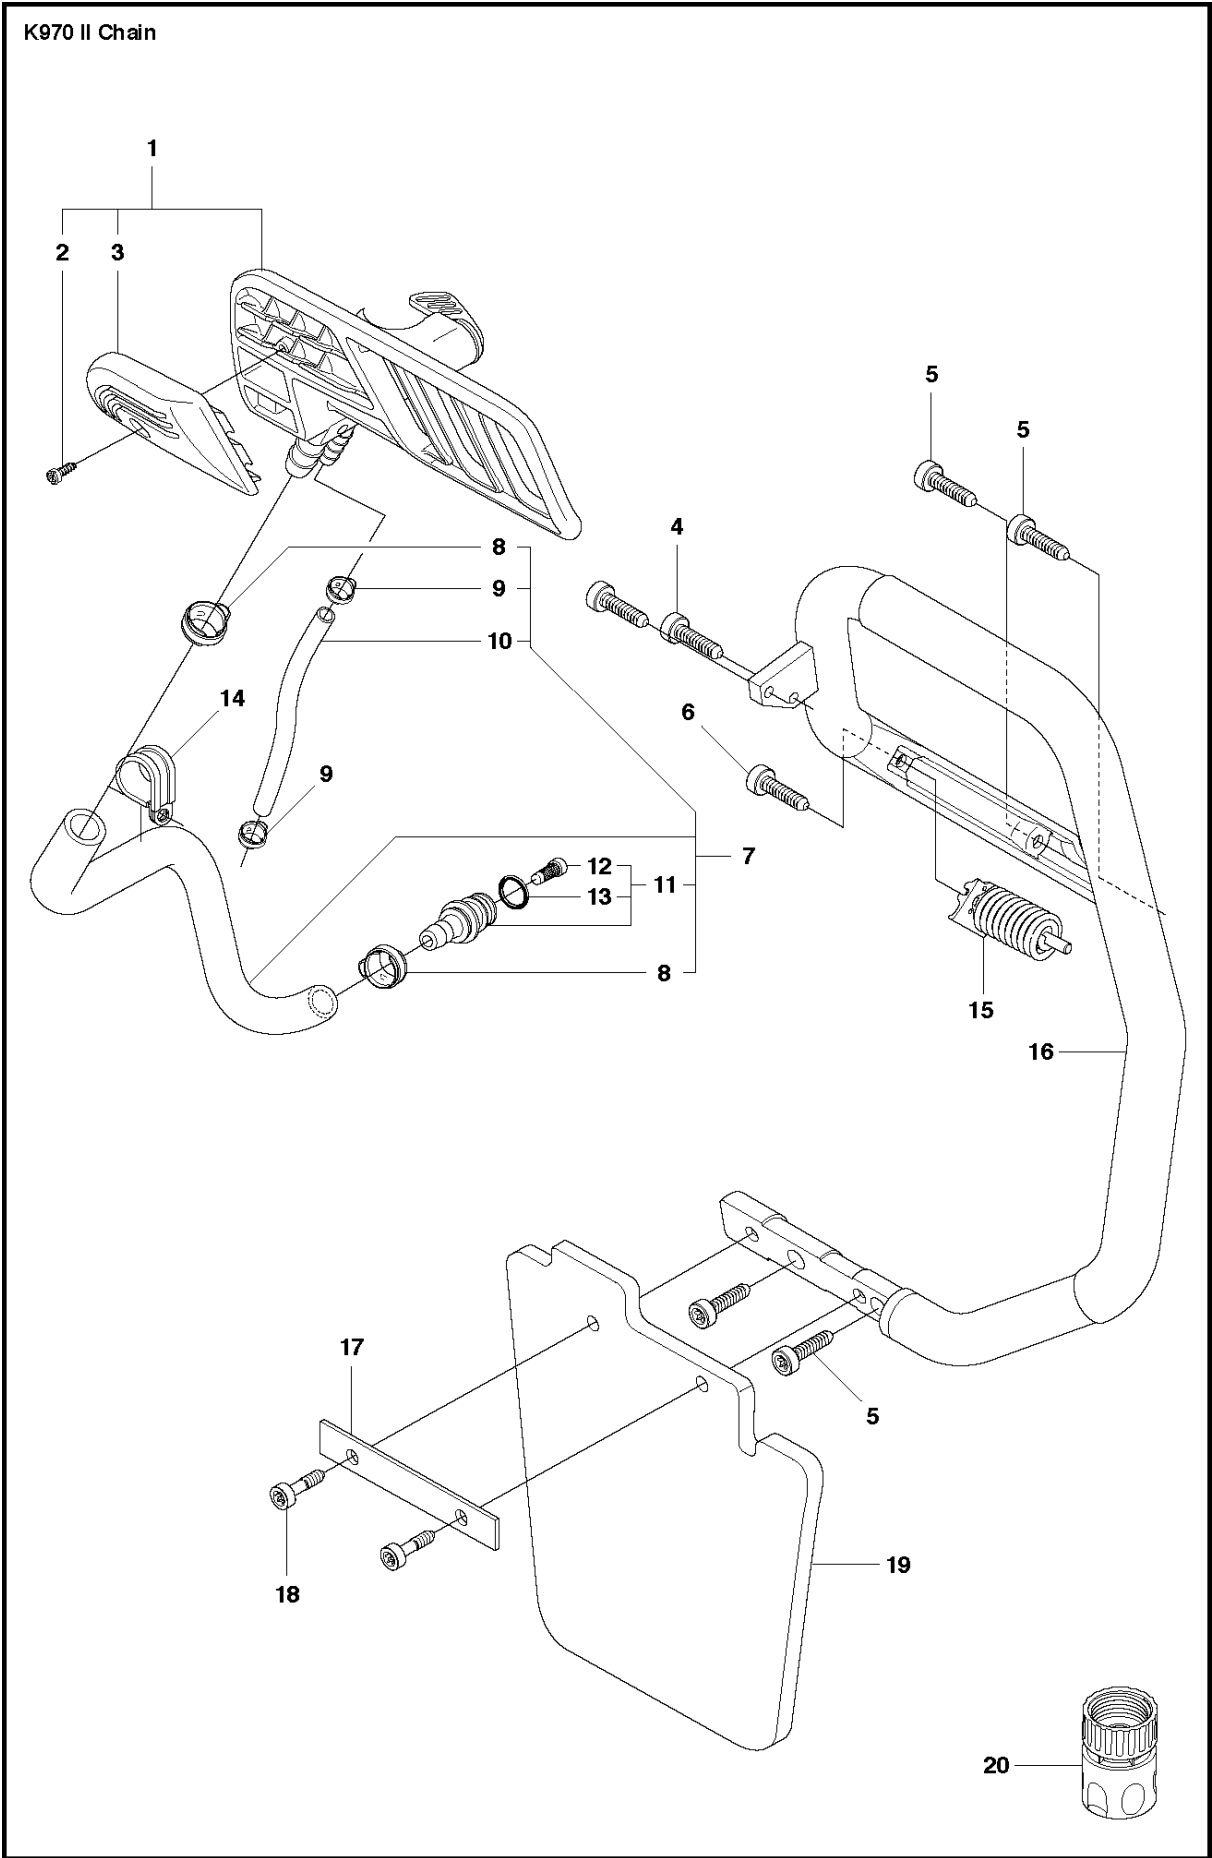

SPARE PARTS LIST

POWER CUTTERS

K970 II CHAIN, 2015-03

K970 II Chain

10 — **K970**
CHAIN

AIR FILTER COVER

K970 II CHAIN, 2015-03

Ref	Part No	Description	Remark	QTY KIT
1	503 21 53-56	SCREW ITXSCM		2
2	503 21 53-26	SCREW ITXSCM		2
3a	584 91 33-04	DECAL		1
3b	584 91 33-01	DECAL		1
3c	584 91 33-03	DECAL		1
4	587 00 51-02	FILTER COVER ASSY		1
5	510 24 41-04	AIR FILTER		1
6	586 35 64-02	CYLINDER COVER ASSY	Incl. 7	1
7	525 61 70-04	SEALING	L=1,2 M. Cut to fit	2
8	585 42 83-01	PLUG		1
9	503 21 53-30	SCREW ITXSCM		2
10	525 57 16-04	DECAL		1
11	729 52 89-71	SCREW CRPANT		2
12	576 43 14-01	COVER		1
13	578 06 53-01	SEALING		1

K970 II Chain

ENGINE

K970 II CHAIN, 2015-03

Ref	Part No	Description	Remark	QTY KIT
1	588 48 75-01	ENGINE		1

FUEL TANK

K970 II CHAIN, 2015-03

Ref	Part No	Description	Remark	QTY KIT	
1	581 92 21-05	FUEL TANK ASSY	Incl. 2-21	1	
2	720 12 40-20	PARALLEL PIN		2	1
3	537 20 85-01	CABLE LEVER		1	1
4	510 25 52-01	THROTTLE LOCKOUT		1	1
5	537 20 56-01	COVER		1	1
6	574 44 42-01	CLIPS		1	1
7	581 75 62-02	FUEL HOSE		1	1
8	537 04 24-04	FUEL HOSE		1	1
9	575 52 65-01	CHECK VALVE		1	1
10	506 26 41-11	FUEL FILTER		1	1
11	506 27 11-01	HOSE CLAMP		1	1
12	506 26 41-01	FUEL FILTER		1	1
13	576 90 04-01	TANK VENT ASSY		1	1
14	537 35 95-01	TANK VENT ASSY		1	1
15	502 47 16-01	GROUND SUPPORT		1	1
16	540 05 49-02	AIR PURGE		1	1
17	525 88 74-02	SCREW CITXPANT		1	1
18	576 49 04-01	THROTTLE CABLE ASSY		1	1
19	502 47 18-01	THROTTLE CONTROL		1	1
20	537 20 98-01	SPRING		1	1
21	576 13 99-01	FUEL HOSE		1	1
22	522 62 00-01	TANK CAP ASSY		1	
23	506 29 21-01	GASKET		1	
24	503 57 89-01	HOLDER		1	
25	544 06 12-01	SCREW ITXSCM		3	
26	537 21 03-09	ANTIVIBRATION ELEMENT		1	
27	537 21 03-10	ANTIVIBRATION ELEMENT		1	
28	537 21 03-05	ANTIVIBRATION ELEMENT		1	
29	525 57 20-02	DECAL		1	
30	506 31 30-01	LABEL		1	