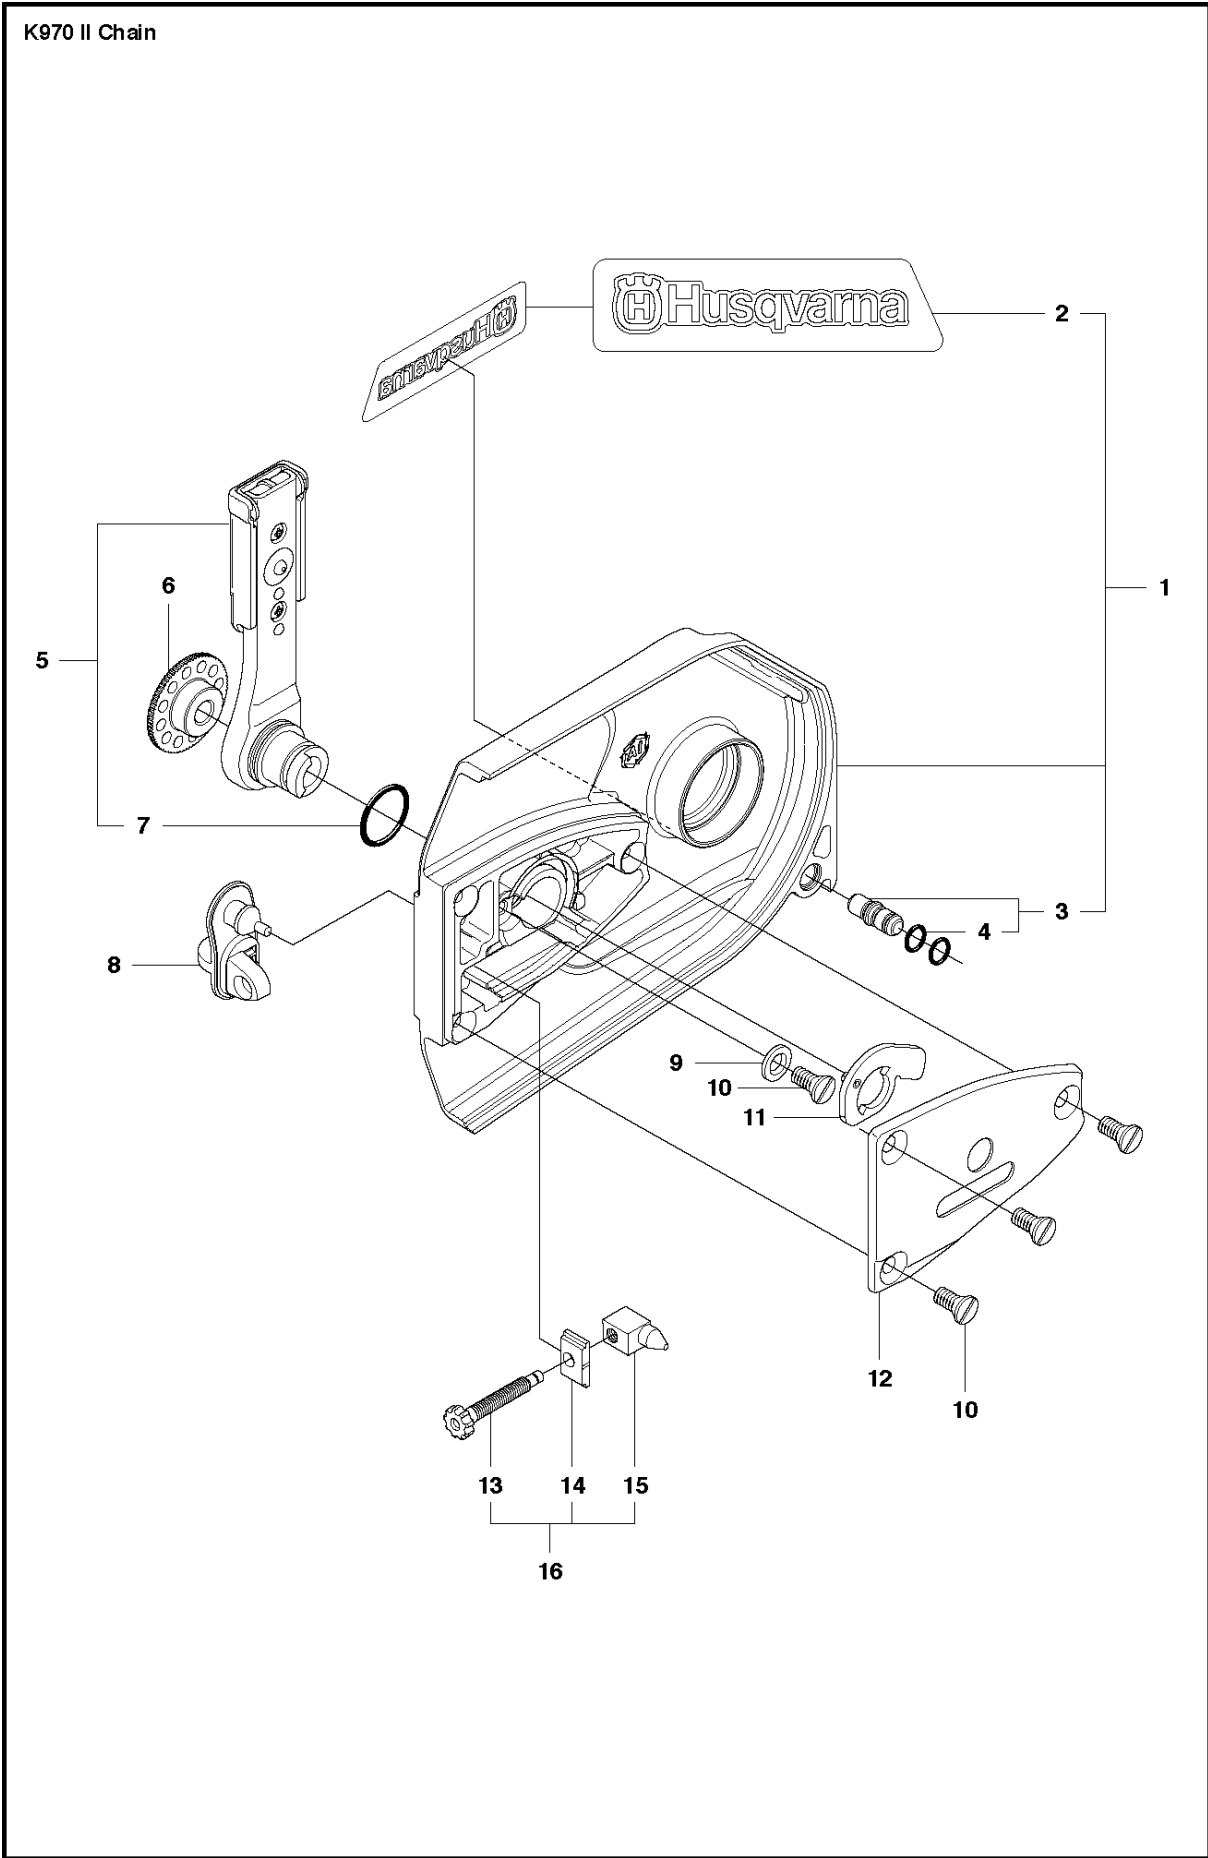

SPARE PARTS LIST

POWER CUTTERS

K970 II CHAIN, 2015-03

K970 II Chain

10 — **K970**
CHAIN

AIR FILTER COVER

K970 II CHAIN, 2015-03

Ref	Part No	Description	Remark	QTY KIT
1	503 21 53-56	SCREW ITXSCM		2
2	503 21 53-26	SCREW ITXSCM		2
3a	584 91 33-04	DECAL		1
3b	584 91 33-01	DECAL		1
3c	584 91 33-03	DECAL		1
4	587 00 51-02	FILTER COVER ASSY		1
5	510 24 41-04	AIR FILTER		1
6	586 35 64-02	CYLINDER COVER ASSY	Incl. 7	1
7	525 61 70-04	SEALING	L=1,2 M. Cut to fit	2
8	585 42 83-01	PLUG		1
9	503 21 53-30	SCREW ITXSCM		2
10	525 57 16-04	DECAL		1
11	729 52 89-71	SCREW CRPANT		2
12	576 43 14-01	COVER		1
13	578 06 53-01	SEALING		1

CARBURETOR

K970 II CHAIN, 2015-03

Ref	Part No	Description	Remark	QTY KIT
1	505 28 33-06	HOSE CLAMP		1
2	506 41 41-01	INLET PIPE		1
3	544 15 01-01	FLANGE		1
4	503 21 53-16	SCREW ITXSCM		2
5	544 11 39-01	CONSOLE		1
6	503 21 53-30	SCREW ITXSCM		1
7	506 41 42-01	PLATE		1
8	584 91 30-01	CARBURETOR	Walbro RWJ-5	1
9	505 14 84-01	LEVER		1
10	576 49 04-01	THROTTLE CABLE ASSY		1
11	522 85 62-01	FLANGE INLET PIPE		1
12	521 92 67-01	INLET PIPE		1
13	510 24 39-01	FILTER CONNECTION		1
14	501 97 18-01	SCREW ITXSCM		2
15	586 06 21-01	CHISEL GUIDE		1
16	506 23 20-11	CHOKE	Incl. 17	1
17	506 27 25-01	WEAR PROTECTION		1
18	502 44 58-01	GASKET KIT	Walbro RWJ-5	1
19	502 44 59-02	REPAIR KIT	Walbro RWJ-5	1

CLUTCH

K970 II CHAIN, 2015-03

Ref	Part No	Description	Remark	QTY KIT
1	506 28 76-01	FJÄDERRING		1
2	506 33 44-01	SUPPORT CUP		1
3	506 33 42-01	RIM SPROCKET		1
4	506 34 09-11	GEAR WHEEL	Incl. 5	1
5	503 25 53-01	NEEDLE BEARING		1
6	506 28 75-02	CIRCLIP		2
7	740 44 07-00	O-RING		1
8	725 64 53-01	SCREW IHCSFM		1
9	506 35 44-02	WEAR PROTECTION		1
10	503 21 53-65	SCREW ITXSCM		1
11	577 30 84-01	PIPE		1
12	503 21 53-10	SCREW ITXSCM		1
13	506 32 95-05	BAR BRACKET	Incl. 14	1
14	506 40 13-01	BUSHING		1
15	506 33 38-02	CLUTCH ASSY	Incl. 16	1
16	503 14 51-01	CLUTCH SPRING		3
17	506 39 96-02	SHIELD		1
18	720 13 07-10	PARALLEL PIN		2