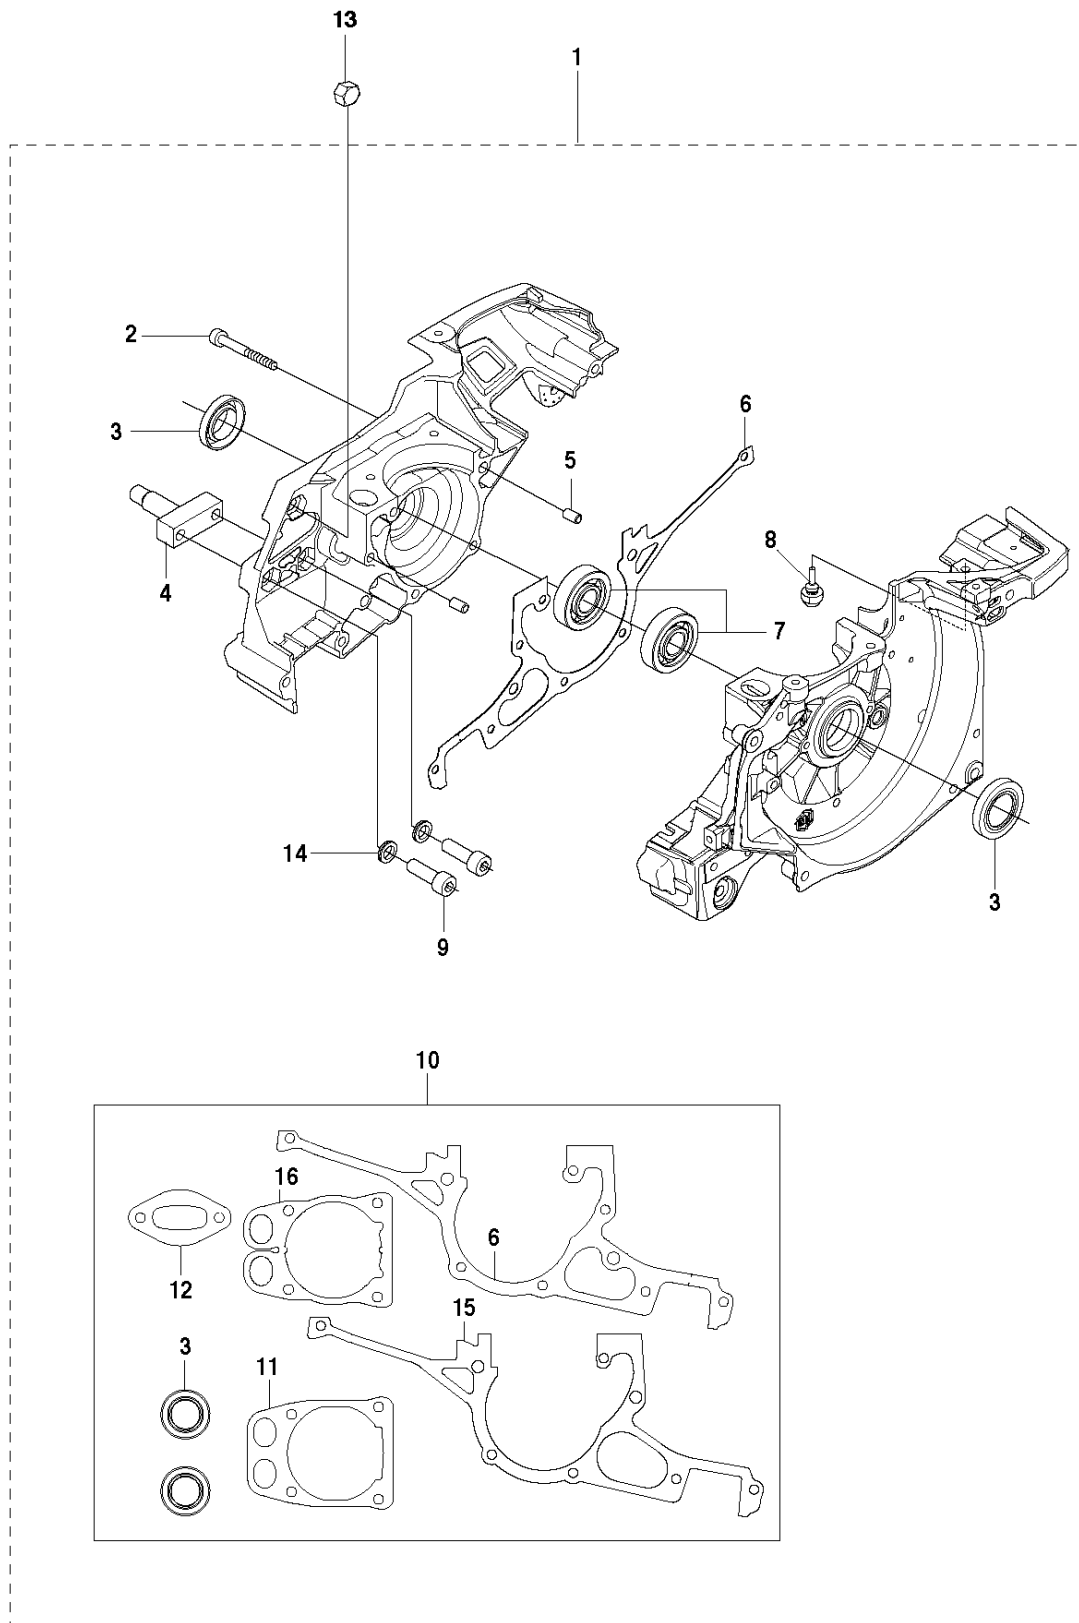

K970 II Chain

CRANKCASE

K970 II CHAIN, 2015-03

Ref	Part No	Description	Remark	QTY KIT
1	587 92 78-01	CRANKCASE ASSY	Incl. 2 - 10, 14	1
2	503 21 53-49	SCREW ITXSCM		7
3	503 26 02-04	SEALING RING		2
4	584 95 08-01	BAR BOLT		1
5	501 27 08-01	GUIDE BUSHING		2
6	577 98 89-01	GASKET		1
7	503 25 00-02	BALL BEARING		2
8	522 85 61-01	RUBBER BUSHING		1
9	725 54 53-01	SCREW IHSCM		2
10	544 22 98-06	GASKET KIT	Incl. 3 , 6, 11-12, 15-16	1
11	576 49 94-01	GASKET		1
12	506 37 81-01	GASKET MUFFLER		1
13	503 22 21-02	LOCKING NUT		1
14	503 23 04-03	WASHER		2
15	506 41 39-04	GASKET		1
16	579 34 00-01	GASKET		1