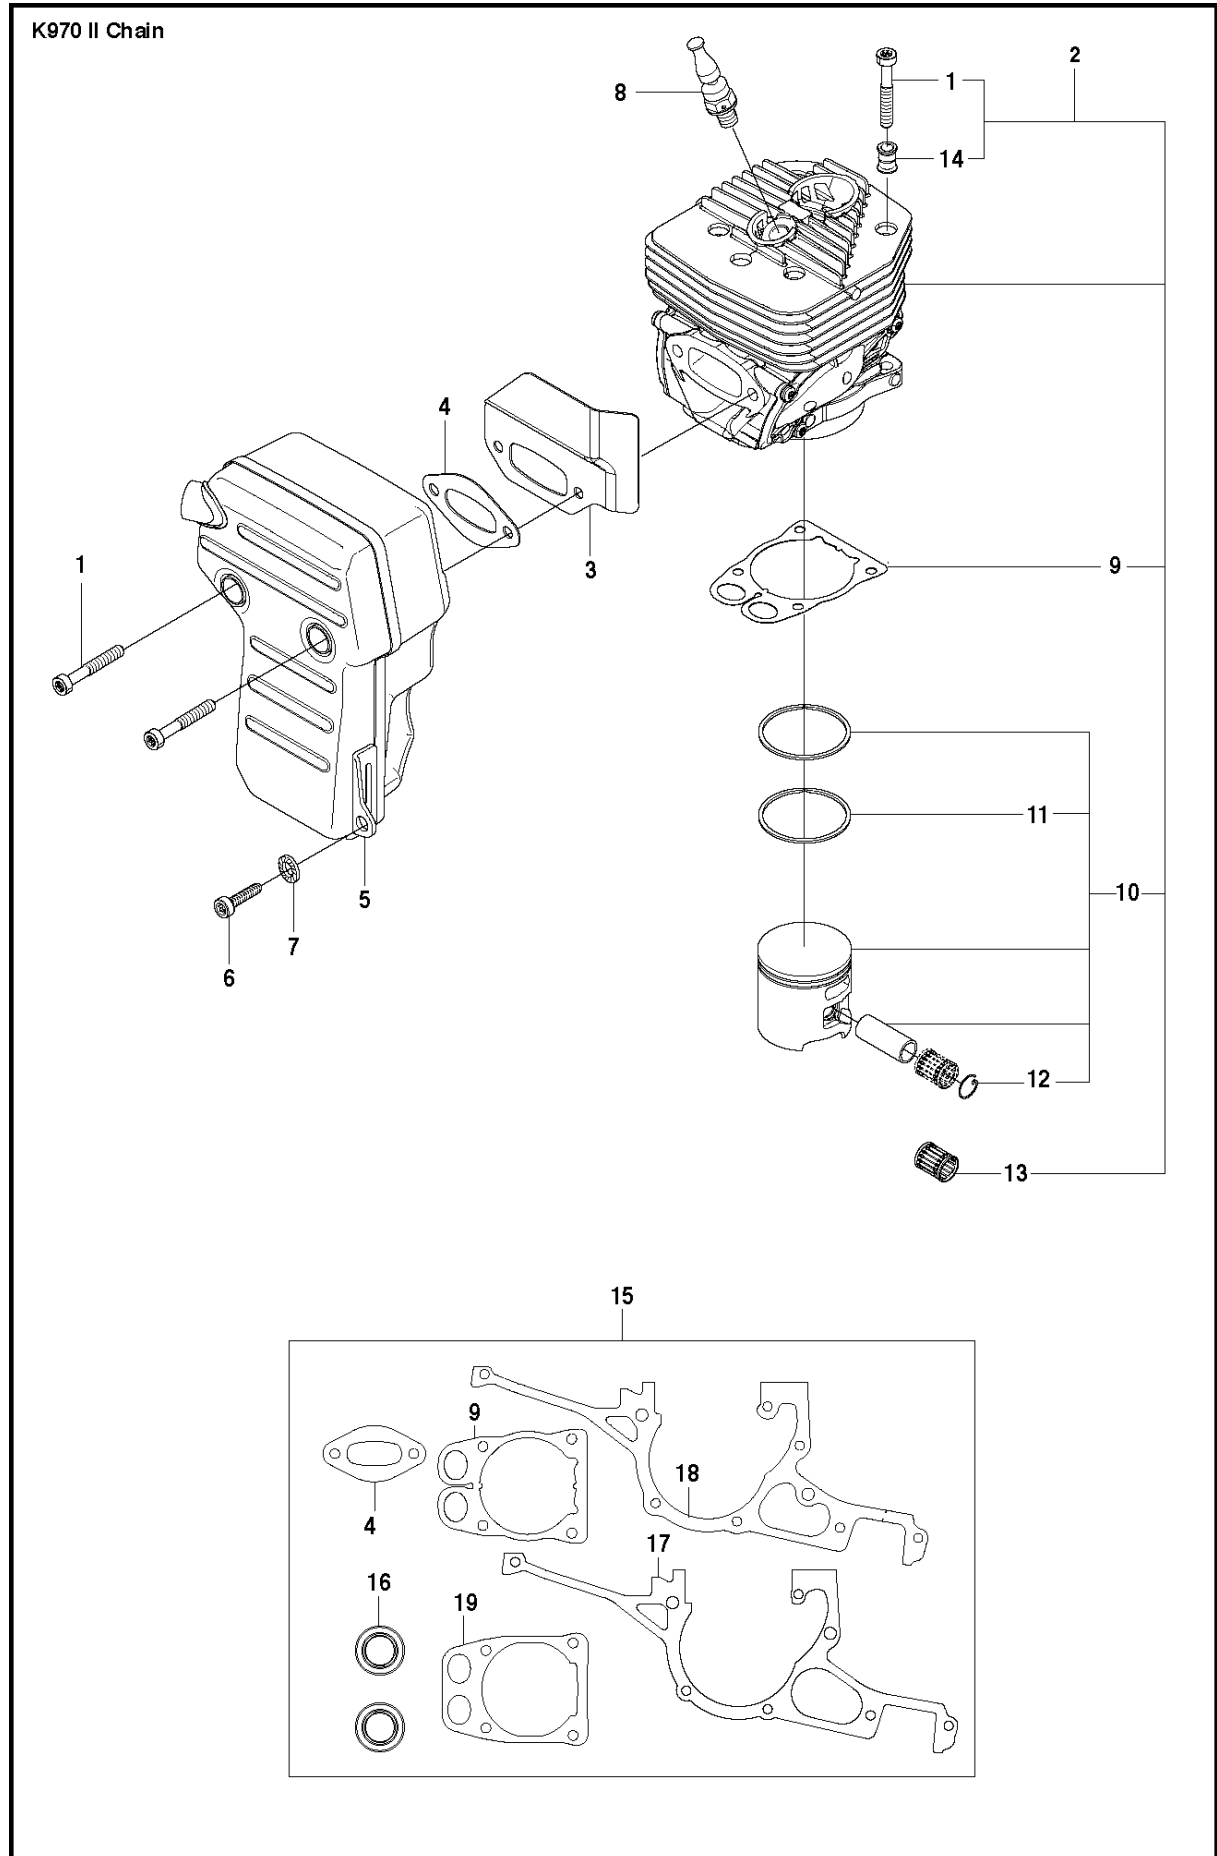

CYLINDER, PISTON & MUFFLER

K970 II CHAIN, 2015-03

Ref	Part No	Description	Remark	QTY KIT
1	544 21 84-40	SCREW ITXSCM		6
2	586 35 10-02	CYLINDER ASSY	Incl. 1, 9, 10, 13, 14	1
3	577 99 76-02	HEAT DEFLECTOR		1
4	506 37 81-01	GASKET MUFFLER		1
5	583 88 06-01	MUFFLER ASSY		1
6	503 21 53-25	SCREW ITXSCM		1
7	503 23 04-02	WASHER		1
8	584 91 22-01	DECOMPRESSION VALVE		1
9	579 34 00-01	GASKET		1
10	506 41 32-02	PISTON	Incl. 11, 12	1
11	503 28 90-35	PISTON RING		2
12	737 44 13-00	CIRCLIP		2
13	503 25 61-01	NEEDLE BEARING		1
14	578 11 91-01	SLEEVE		4
15	544 22 98-06	GASKET KIT	Incl. 4, 9, 16-19	1
16	503 26 02-04	SEALING RING		1
17	506 41 39-04	GASKET		1
18	577 98 89-01	GASKET		1
19	576 49 94-01	GASKET		1