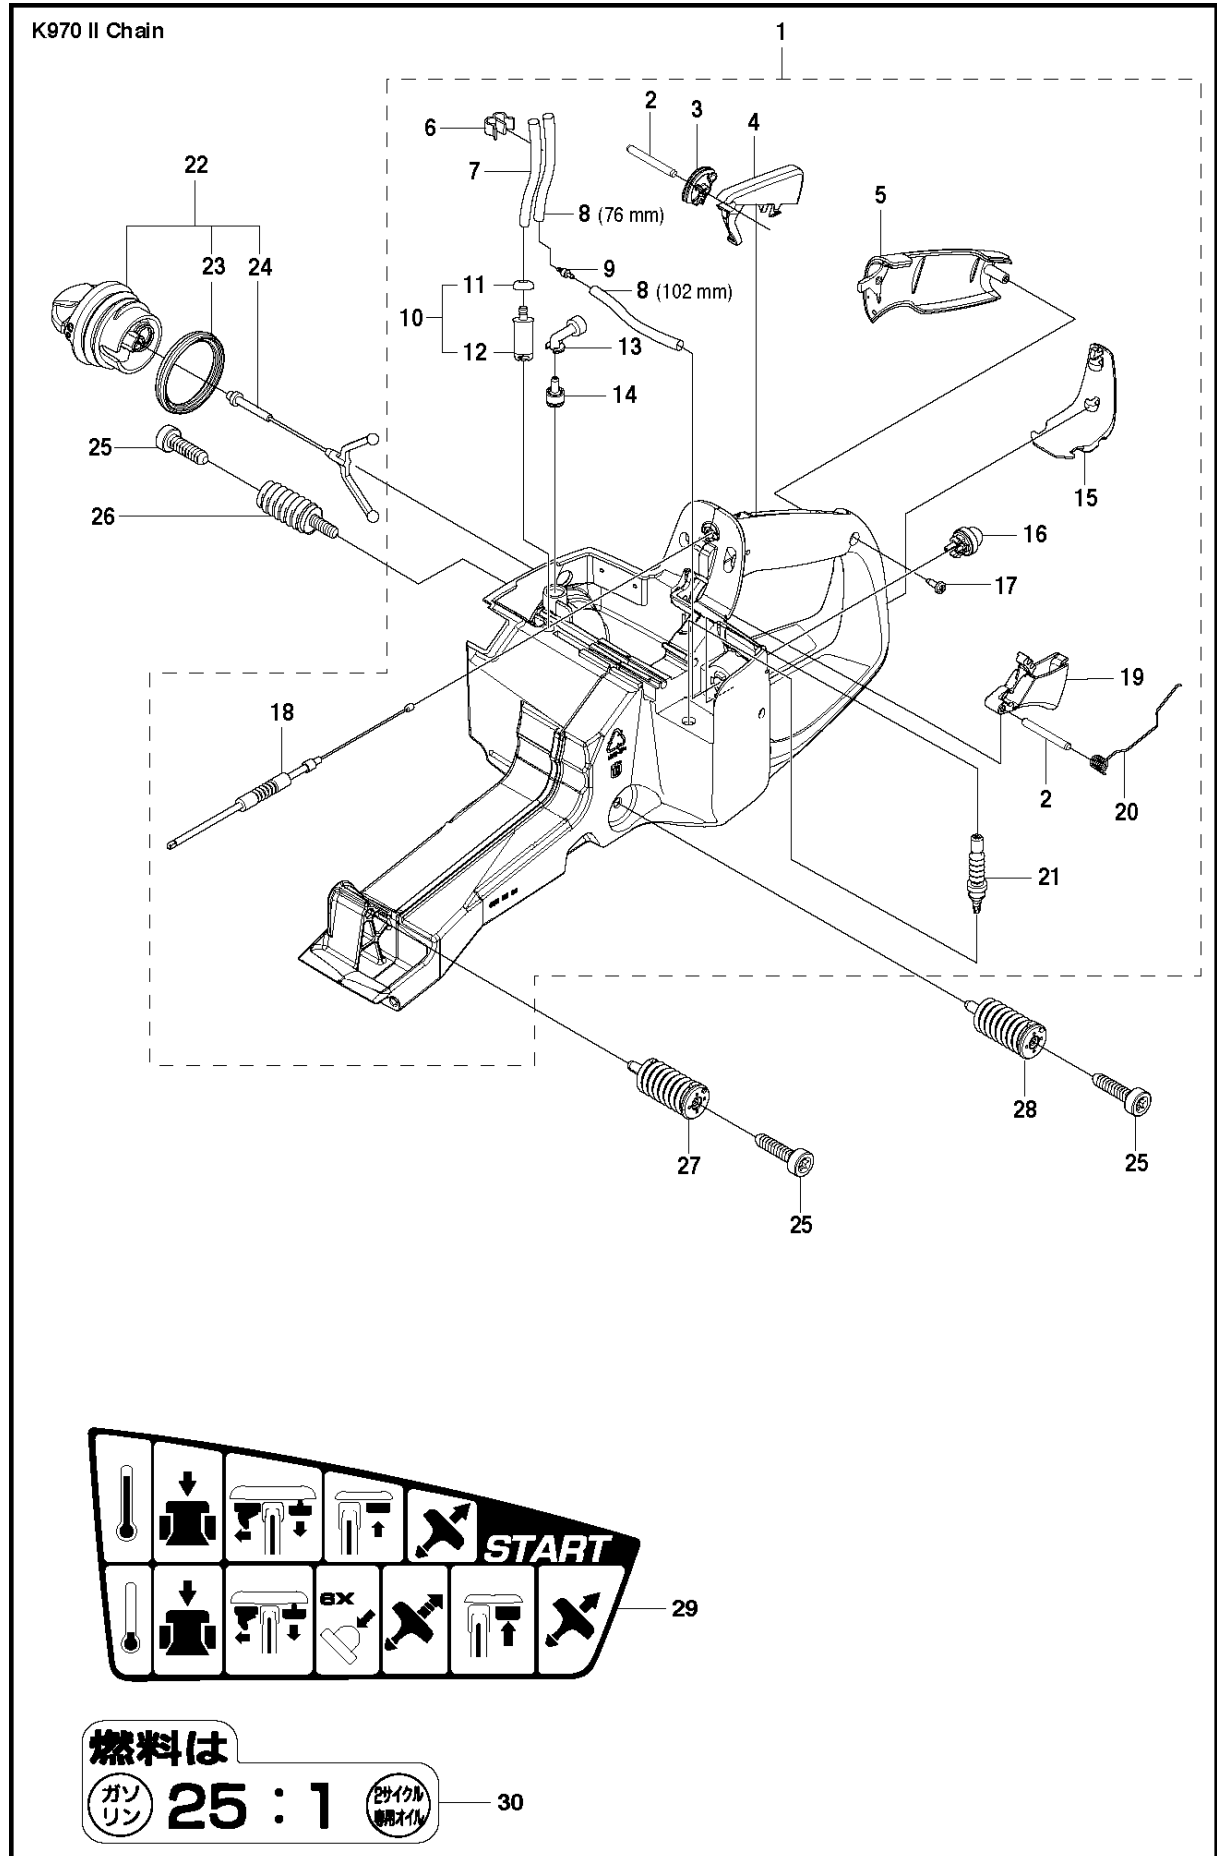

FUEL TANK

K970 II CHAIN, 2015-03

Ref	Part No	Description	Remark	QTY KIT	
1	581 92 21-05	FUEL TANK ASSY	Incl. 2-21	1	
2	720 12 40-20	PARALLEL PIN		2	1
3	537 20 85-01	CABLE LEVER		1	1
4	510 25 52-01	THROTTLE LOCKOUT		1	1
5	537 20 56-01	COVER		1	1
6	574 44 42-01	CLIPS		1	1
7	581 75 62-02	FUEL HOSE		1	1
8	537 04 24-04	FUEL HOSE		1	1
9	575 52 65-01	CHECK VALVE		1	1
10	506 26 41-11	FUEL FILTER		1	1
11	506 27 11-01	HOSE CLAMP		1	1
12	506 26 41-01	FUEL FILTER		1	1
13	576 90 04-01	TANK VENT ASSY		1	1
14	537 35 95-01	TANK VENT ASSY		1	1
15	502 47 16-01	GROUND SUPPORT		1	1
16	540 05 49-02	AIR PURGE		1	1
17	525 88 74-02	SCREW CITXPANT		1	1
18	576 49 04-01	THROTTLE CABLE ASSY		1	1
19	502 47 18-01	THROTTLE CONTROL		1	1
20	537 20 98-01	SPRING		1	1
21	576 13 99-01	FUEL HOSE		1	1
22	522 62 00-01	TANK CAP ASSY		1	
23	506 29 21-01	GASKET		1	
24	503 57 89-01	HOLDER		1	
25	544 06 12-01	SCREW ITXSCM		3	
26	537 21 03-09	ANTIVIBRATION ELEMENT		1	
27	537 21 03-10	ANTIVIBRATION ELEMENT		1	
28	537 21 03-05	ANTIVIBRATION ELEMENT		1	
29	525 57 20-02	DECAL		1	
30	506 31 30-01	LABEL		1