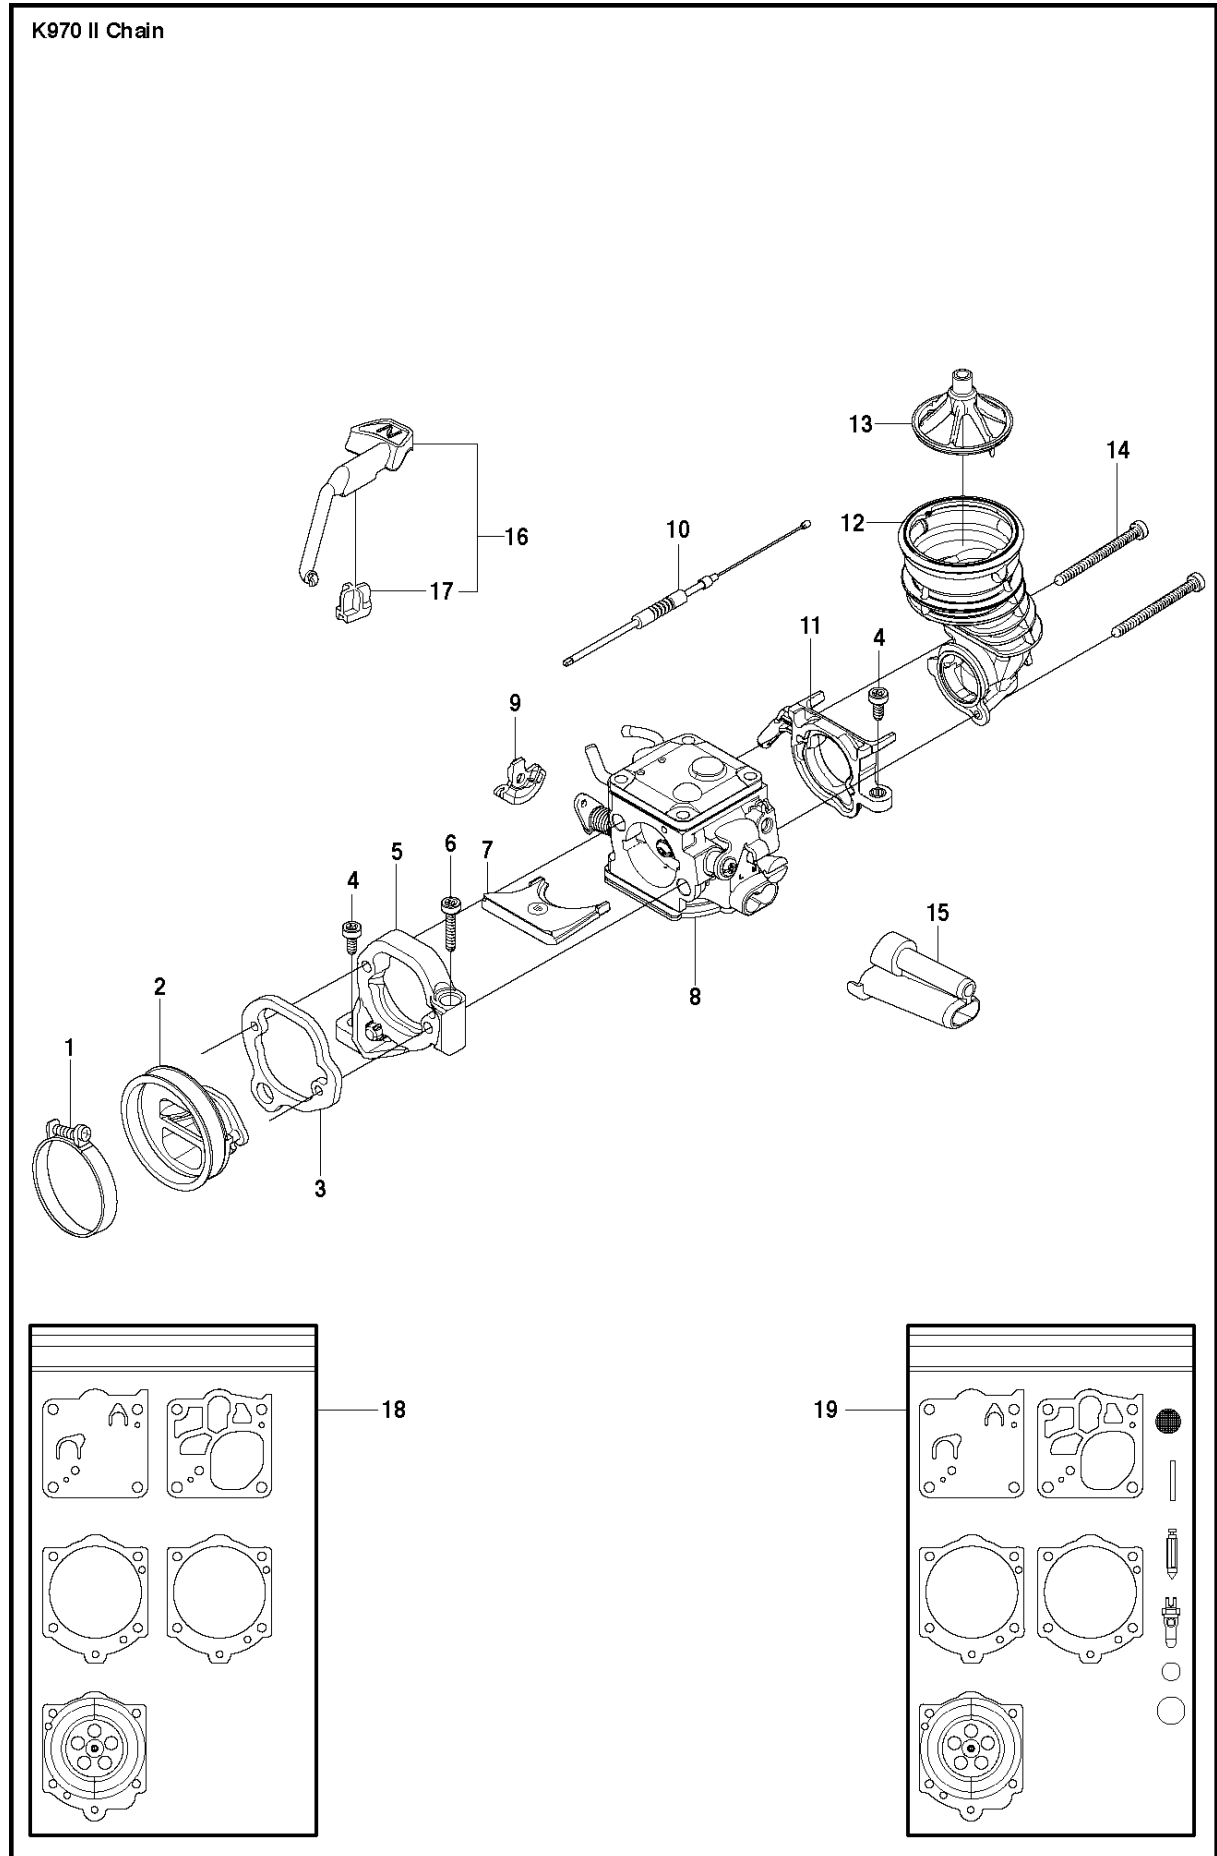

SPARE PARTS LIST

POWER CUTTERS

K970 II CHAIN, 2015-03

K970 II Chain

10 — **K970**
CHAIN

AIR FILTER COVER

K970 II CHAIN, 2015-03

Ref	Part No	Description	Remark	QTY KIT
1	503 21 53-56	SCREW ITXSCM		2
2	503 21 53-26	SCREW ITXSCM		2
3a	584 91 33-04	DECAL		1
3b	584 91 33-01	DECAL		1
3c	584 91 33-03	DECAL		1
4	587 00 51-02	FILTER COVER ASSY		1
5	510 24 41-04	AIR FILTER		1
6	586 35 64-02	CYLINDER COVER ASSY	Incl. 7	1
7	525 61 70-04	SEALING	L=1,2 M. Cut to fit	2
8	585 42 83-01	PLUG		1
9	503 21 53-30	SCREW ITXSCM		2
10	525 57 16-04	DECAL		1
11	729 52 89-71	SCREW CRPANT		2
12	576 43 14-01	COVER		1
13	578 06 53-01	SEALING		1

CARBURETOR

K970 II CHAIN, 2015-03

Ref	Part No	Description	Remark	QTY KIT
1	505 28 33-06	HOSE CLAMP		1
2	506 41 41-01	INLET PIPE		1
3	544 15 01-01	FLANGE		1
4	503 21 53-16	SCREW ITXSCM		2
5	544 11 39-01	CONSOLE		1
6	503 21 53-30	SCREW ITXSCM		1
7	506 41 42-01	PLATE		1
8	584 91 30-01	CARBURETOR	Walbro RWJ-5	1
9	505 14 84-01	LEVER		1
10	576 49 04-01	THROTTLE CABLE ASSY		1
11	522 85 62-01	FLANGE INLET PIPE		1
12	521 92 67-01	INLET PIPE		1
13	510 24 39-01	FILTER CONNECTION		1
14	501 97 18-01	SCREW ITXSCM		2
15	586 06 21-01	CHISEL GUIDE		1
16	506 23 20-11	CHOKE	Incl. 17	1
17	506 27 25-01	WEAR PROTECTION		1
18	502 44 58-01	GASKET KIT	Walbro RWJ-5	1
19	502 44 59-02	REPAIR KIT	Walbro RWJ-5	1

CLUTCH

K970 II CHAIN, 2015-03

Ref	Part No	Description	Remark	QTY KIT
1	506 28 76-01	FJÄDERRING		1
2	506 33 44-01	SUPPORT CUP		1
3	506 33 42-01	RIM SPROCKET		1
4	506 34 09-11	GEAR WHEEL	Incl. 5	1
5	503 25 53-01	NEEDLE BEARING		1
6	506 28 75-02	CIRCLIP		2
7	740 44 07-00	O-RING		1
8	725 64 53-01	SCREW IHCSFM		1
9	506 35 44-02	WEAR PROTECTION		1
10	503 21 53-65	SCREW ITXSCM		1
11	577 30 84-01	PIPE		1
12	503 21 53-10	SCREW ITXSCM		1
13	506 32 95-05	BAR BRACKET	Incl. 14	1
14	506 40 13-01	BUSHING		1
15	506 33 38-02	CLUTCH ASSY	Incl. 16	1
16	503 14 51-01	CLUTCH SPRING		3
17	506 39 96-02	SHIELD		1
18	720 13 07-10	PARALLEL PIN		2