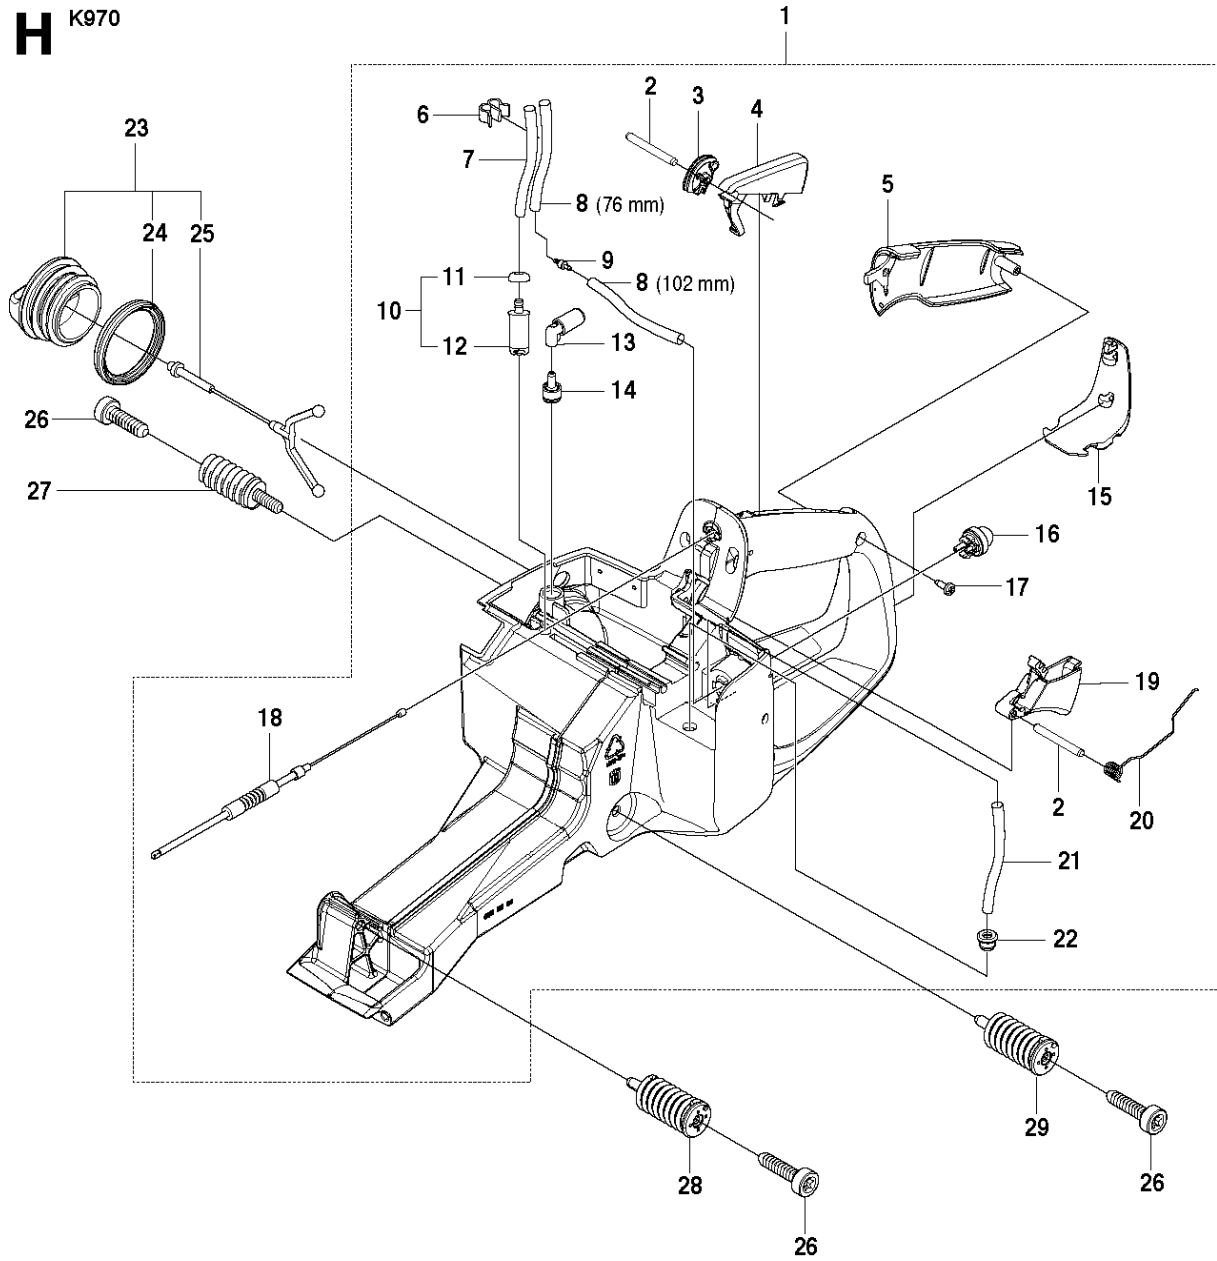

H K970

FUEL TANK

K970, K970 RESCUE, 575697201, 2010-05

Ref	Part No	Description	Remark	QTY KIT
1	574 50 58-04	FUEL TANK ASSY		1
2	720 12 40-20	PARALLEL PIN		2
3	537 20 85-01	CABLE LEVER		1
4	510 25 52-01	THROTTLE LOCKOUT		1
5	537 20 56-01	COVER		1
6	574 44 42-01	CLIP		1
7	544 32 50-02	FUEL HOSE		1
8	537 04 24-04	FUEL HOSE		1
9	575 52 65-01	CHECK VALVE		1
10	506 26 41-11	FUEL FILTER		1
11	506 27 11-01	HOSE CLAMP		1
12	506 26 41-01	FUEL FILTER		1
13	522 79 96-01	HOLDER ASSY		1
14	537 35 95-01	TANK VENT ASSY		1
15	502 47 16-01	GROUND SUPPORT		1
16	540 05 49-02	AIR PURGE		1
17	503 21 28-10	SCREW CCRPANT		1
18	576 49 04-01	THROTTLE CABLE ASSY		1
19	502 47 18-01	THROTTLE CONTROL		1
20	537 20 98-01	SPRING		1
21	544 32 49-30	FUEL HOSE		1
22	503 73 58-01	BUSHING		1
23	506 25 59-03	TANK CAP ASSY		1
24	506 29 21-01	GASKET		1
25	503 57 89-01	HOLDER		1
26	544 06 12-01	SCREW ITXSCM		3
27	537 21 03-09	ANTIVIBRATION ELEMENT		1
28	537 21 03-10	ANTIVIBRATION ELEMENT		1
29	537 21 03-05	ANTIVIBRATION ELEMENT		1
30	525 57 20-01	DECAL		1
31	506 31 30-01	LABEL		1