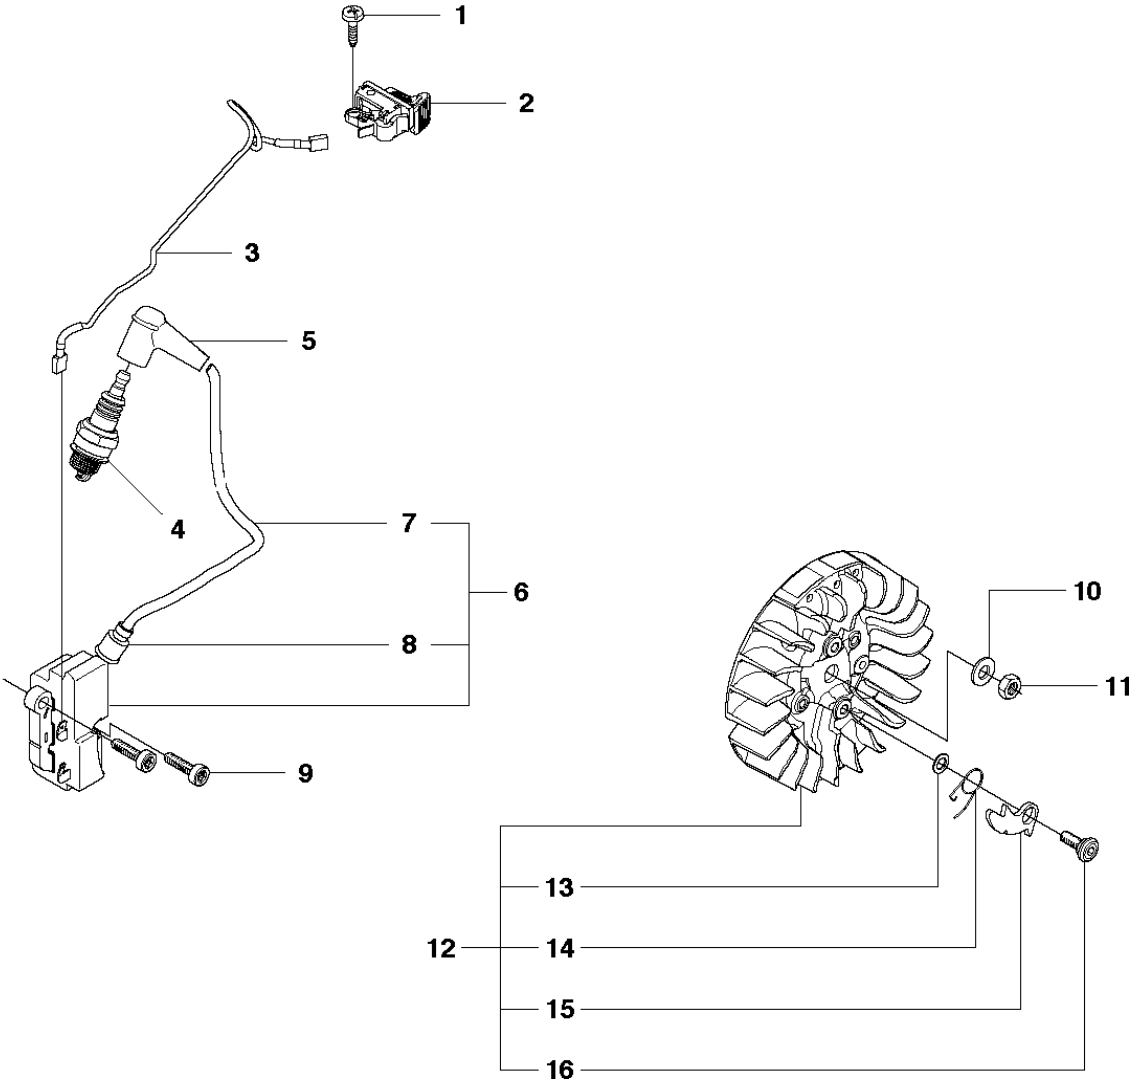

K K970

IGNITION SYSTEM

K970, K970 RESCUE, 575697201, 2010-05

Ref	Part No	Description	Remark	QTY KIT
1	503 21 28-06	SCREW CCRPANT		1
2	506 31 86-02	STOP SWITCH		1
3	501 83 98-01	CABLE		1
4	503 23 51-09	SPARK PLUG		1
5	501 48 54-02	SPARK PLUG CAP		1
6	510 11 56-01	IGNITION MODULE		1
7	506 38 78-34	IGNITION CABLE		1
8	505 27 75-16	ISOLERHATT		1
9	503 21 53-20	SCREW ITXSCM		2
10	503 23 01-01	WASHER		1
11	503 22 10-11	HEXAGON NUT		1
12	501 37 56-02	FLYWHEEL		1
13	503 23 00-42	WASHER		2
14	501 63 48-01	SPRING		2
15	501 67 32-03	PAWL		2
16	506 00 69-01	SCREW		2