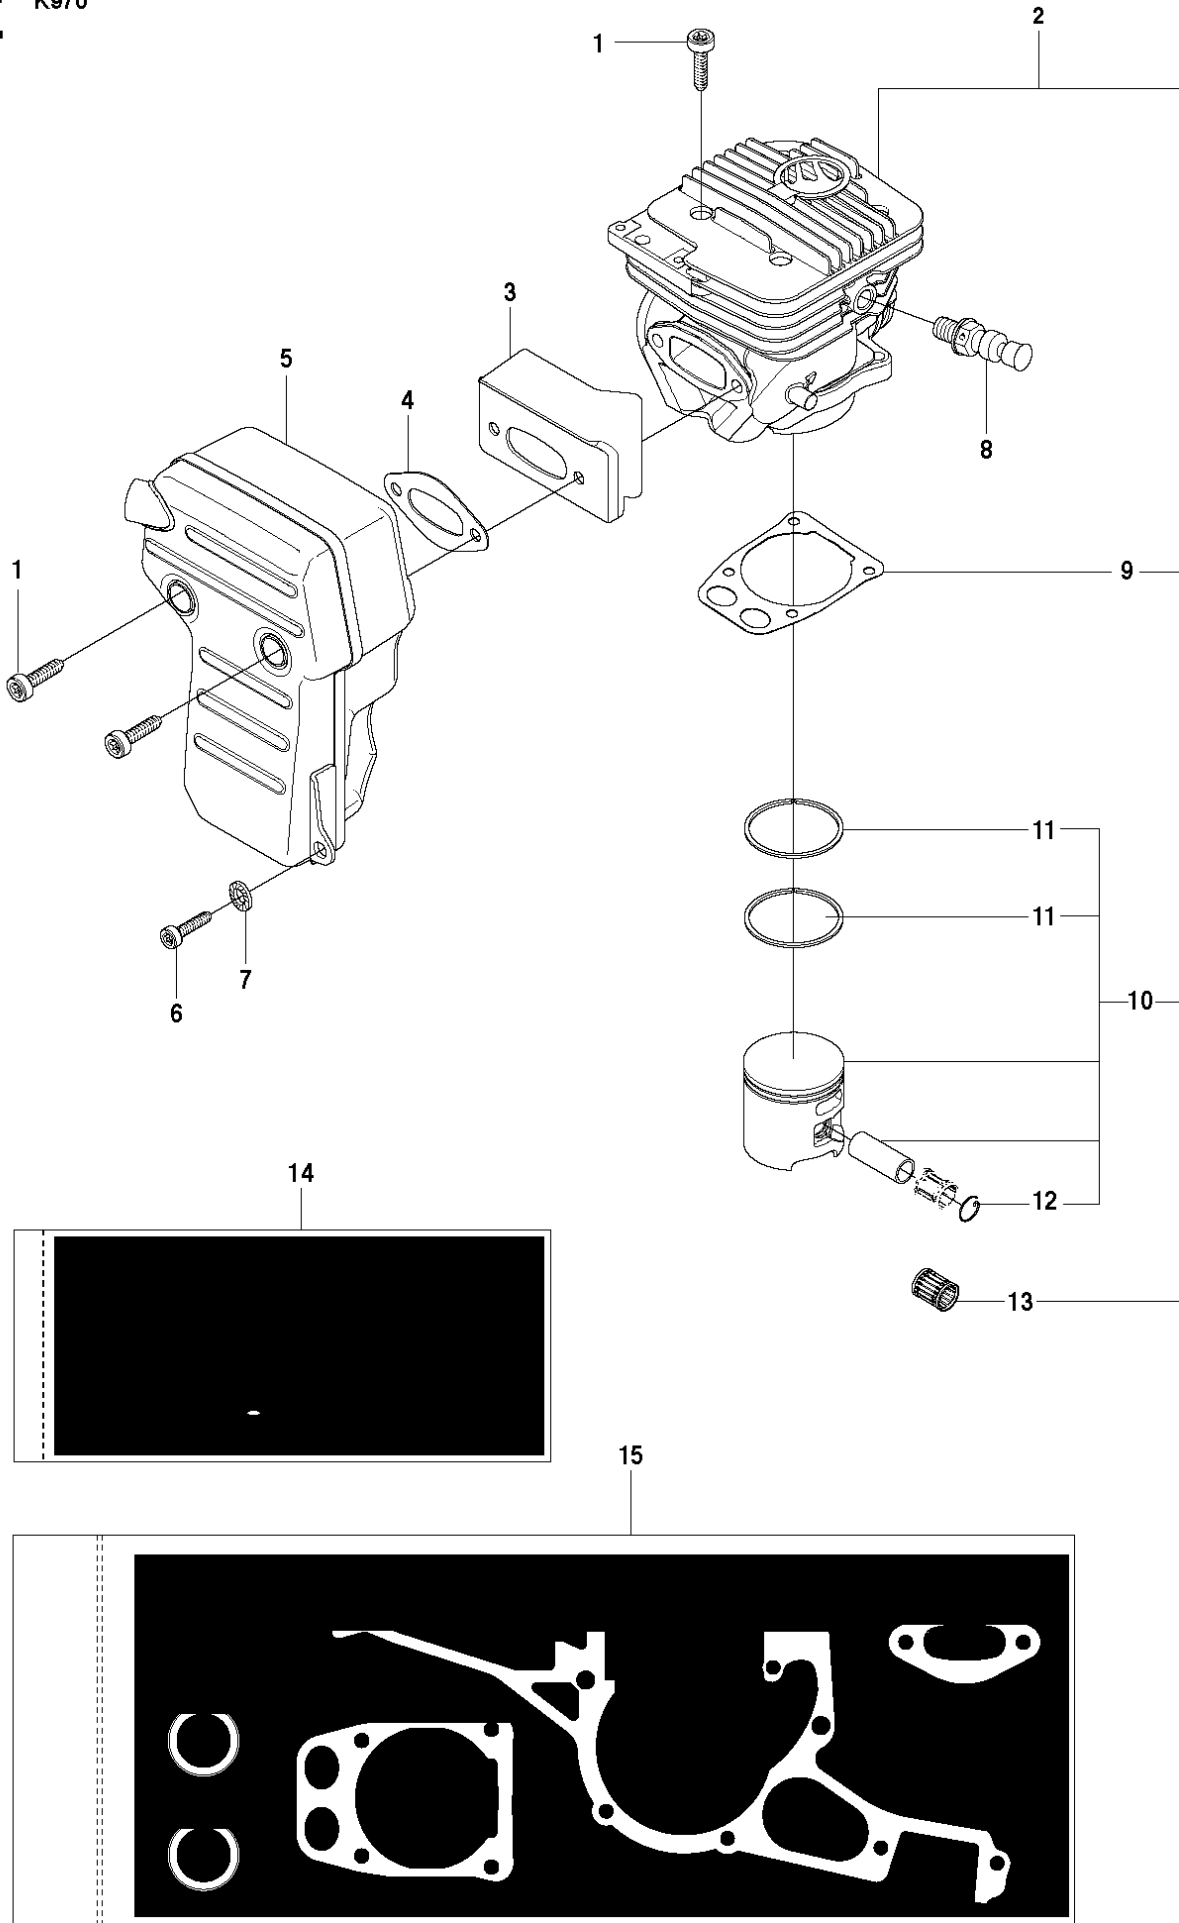

E K970

MUFFLER

K970, K970 RESCUE, 575697201, 2010-05

Ref	Part No	Description	Remark	QTY KIT
1	544 21 84-01	SCREW ITXSCM		6
2	544 93 56-05	CYLINDER ASSY		1
3	544 21 52-01	HEAT DEFLECTOR		1
4	506 37 81-01	GASKET		1
5	506 37 28-01	MUFFLER ASSY		1
6	503 21 53-25	SCREW ITXSCM		1
7	503 23 04-02	WASHER		1
8	503 66 56-01	DECOMPRESSION VALVE		1
9	576 49 94-01	GASKET		1
10	506 41 32-02	PISTON		1
11	503 28 90-35	PISTON RING		2
12	737 44 13-00	CIRCLIP		2
13	503 25 61-01	NEEDLE BEARING		1
14	505 25 96-03	GASKET KIT		1
15	544 22 98-03	GASKET KIT		1
16	503 26 02-05	SEALING RING		2
17	506 41 39-04	GASKET		1