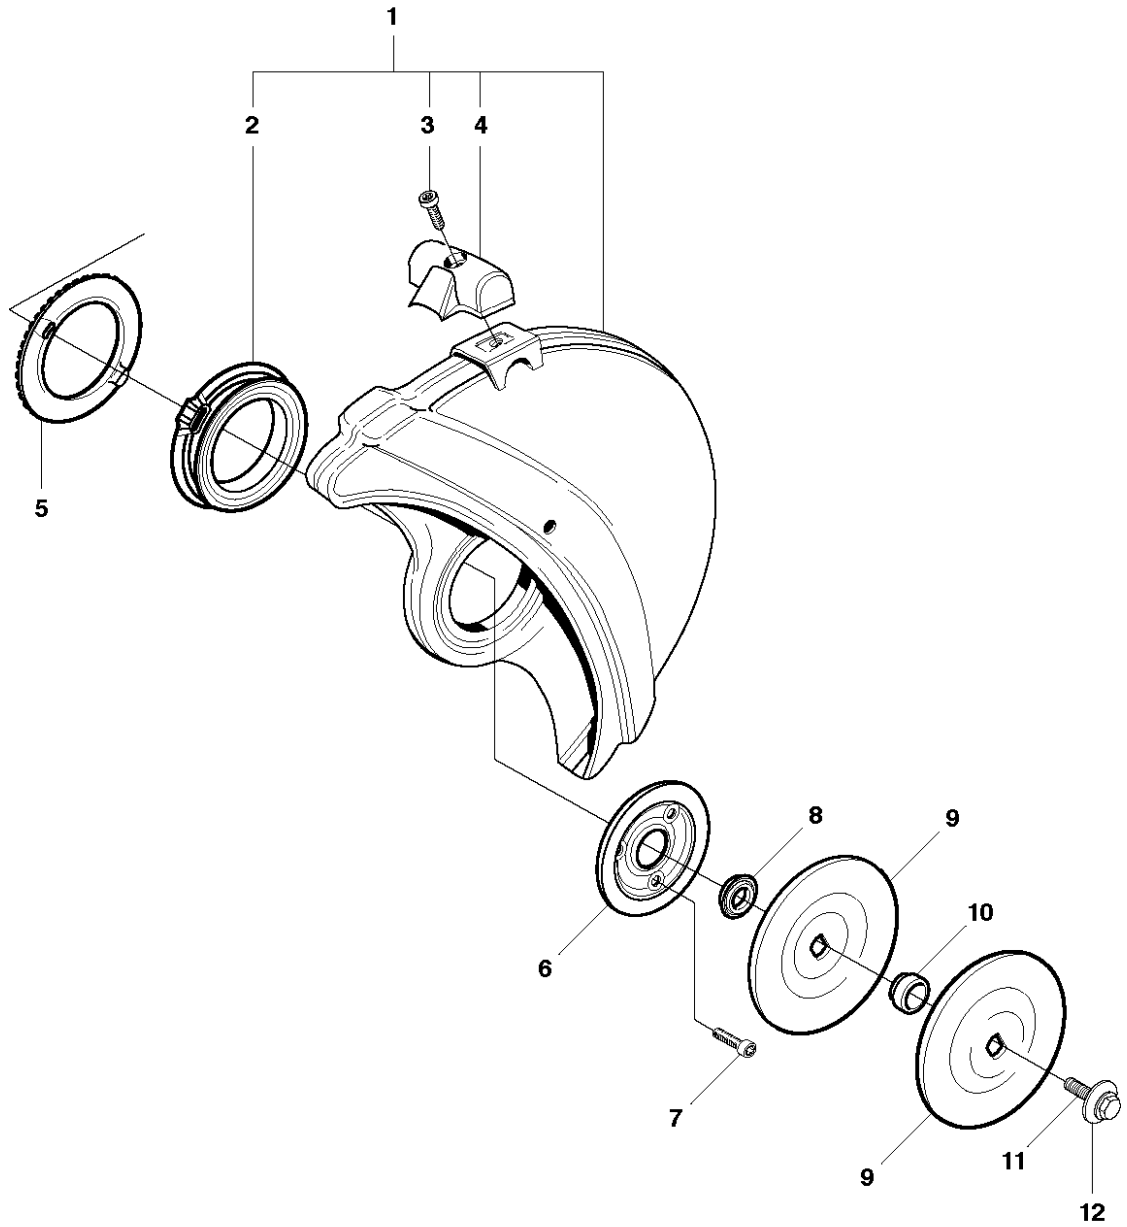

B K970

GUARDS

K970, K970 RESCUE, 575697201, 2010-05

Ref	Part No	Description	Remark	QTY KIT
1	506 34 05-42	BLADE GUARD	12"	1
1	506 34 05-44	BLADE GUARD	14"	1
1	506 34 05-46	BLADE GUARD	16"	1
2	506 26 63-02	LINING		1
3	503 21 53-20	SCREW ITXSCM		1
4	506 34 46-02	HANDLE		1
5	506 26 64-01	SCREEN		1
6	506 26 65-01	FLANGE		1
7	505 57 41-16	SCREW ITXSCM		3
8	506 32 48-01	SUPPORT FLANGE		1
9	506 02 87-01	FLANGE WASHER		1
9	506 07 09-01	FLANGE WASHER		1
10	506 37 96-20	KIT		1
10	506 37 96-22	KIT		1
10	506 37 96-25	KIT		1
10	506 02 88-30	BUSHING		1
11	506 13 96-01	SCREW EHHFM		1
12	506 13 95-11	WASHER		1
13	506 28 41-02	LABEL		1
13	506 28 41-04	LABEL		1
13	506 28 41-12	LABEL		1
13	506 28 41-14	LABEL		1
13	506 28 41-22	LABEL		1
13	506 28 41-24	LABEL		1
14	576 12 10-02	DECAL		1
14	576 12 10-03	DECAL		1