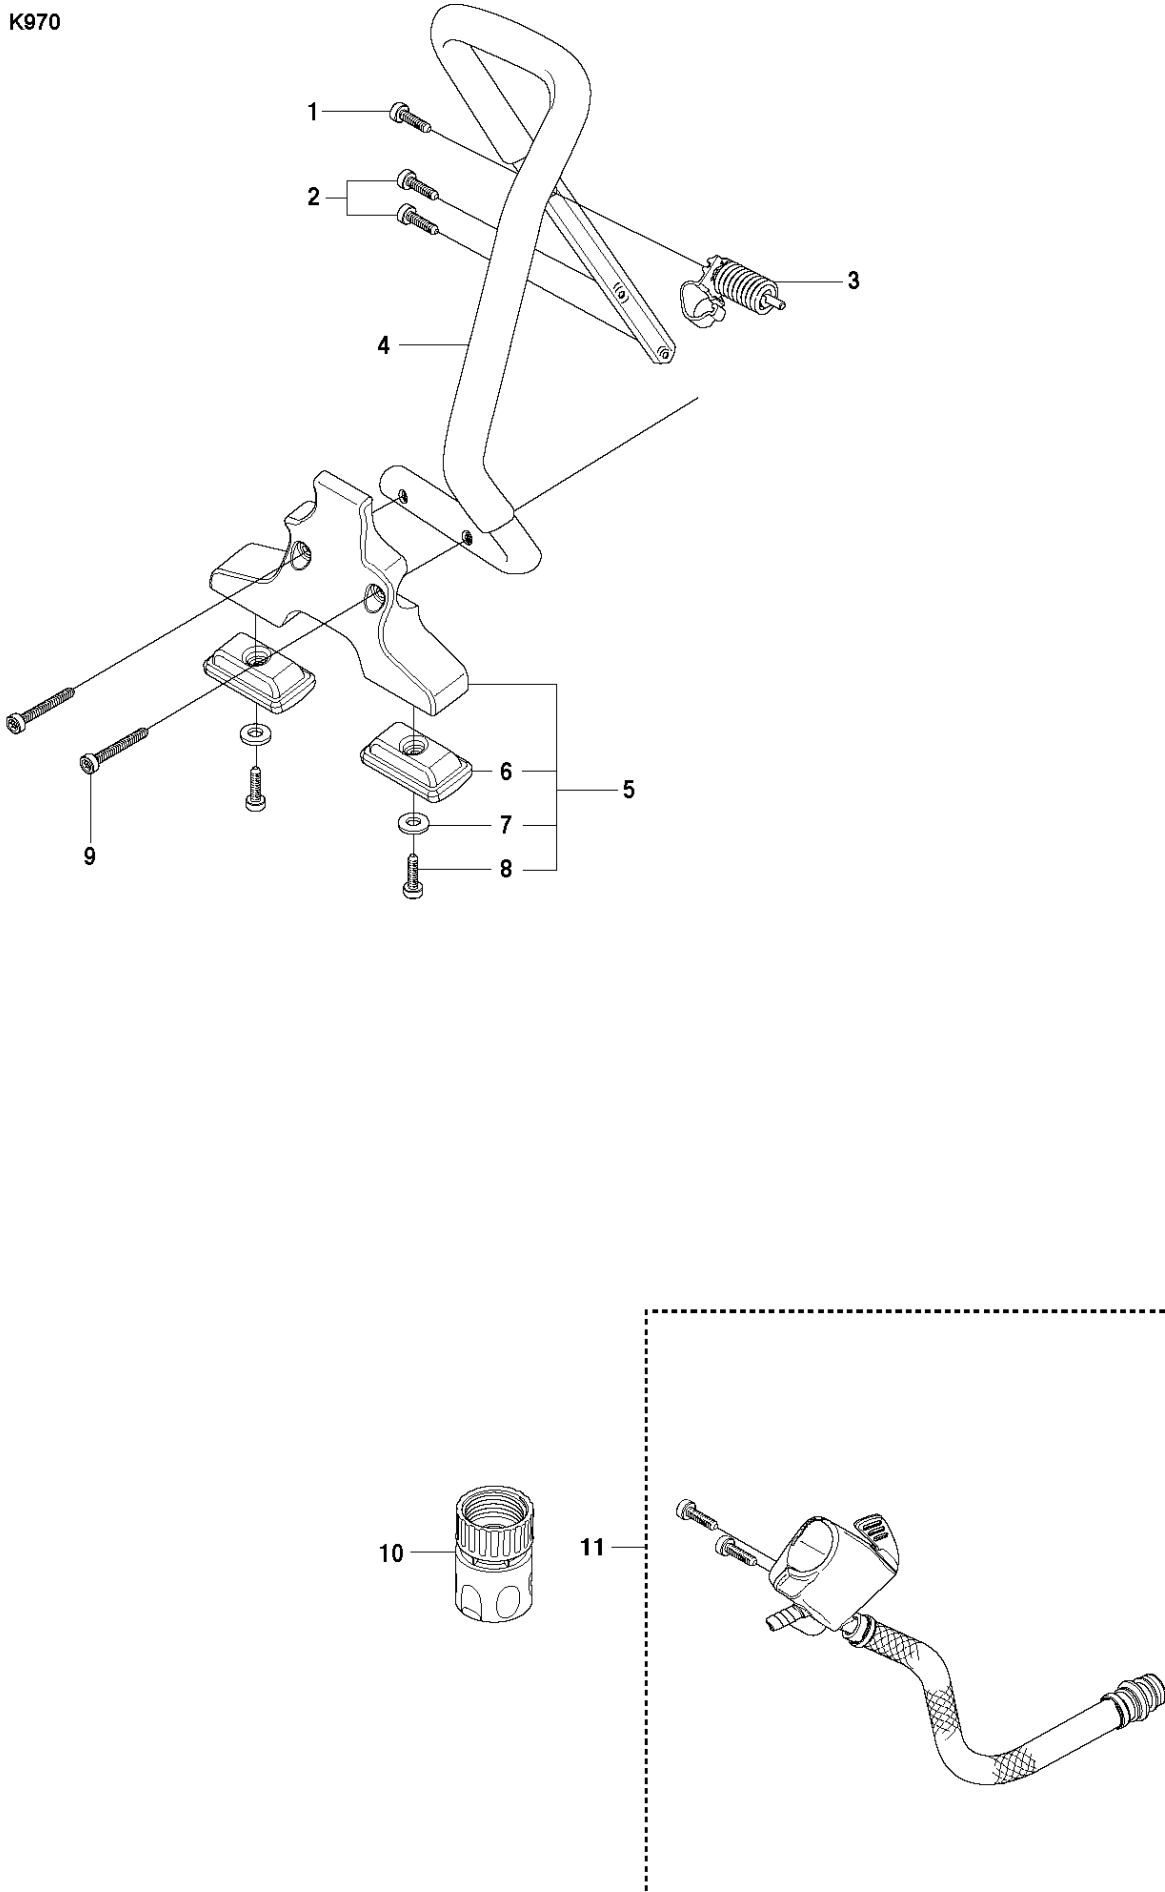

G K970

HANDLE

K970, K970 RESCUE, 575697201, 2010-05

Ref	Part No	Description	Remark	QTY KIT
1	544 06 12-01	SCREW ITXSCM		1
2	503 21 54-20	SCREW ITXSCT		2
3	505 42 45-02	ANTIVIBRATION ELEMENT		1
4	505 26 89-01	HANDLE		1
5	544 89 15-01	GROUND SUPPORT		1
6	544 81 16-01	BASE		2
7	734 11 47-41	WASHER		2
8	503 21 53-12	SCREW ITXSCM		2
9	503 21 54-45	SCREW ITXSCT		2
10	503 26 60-03	COUPLER		1
10	503 26 60-04	COUPLER		1
11	505 09 55-01	HOSE KIT		1