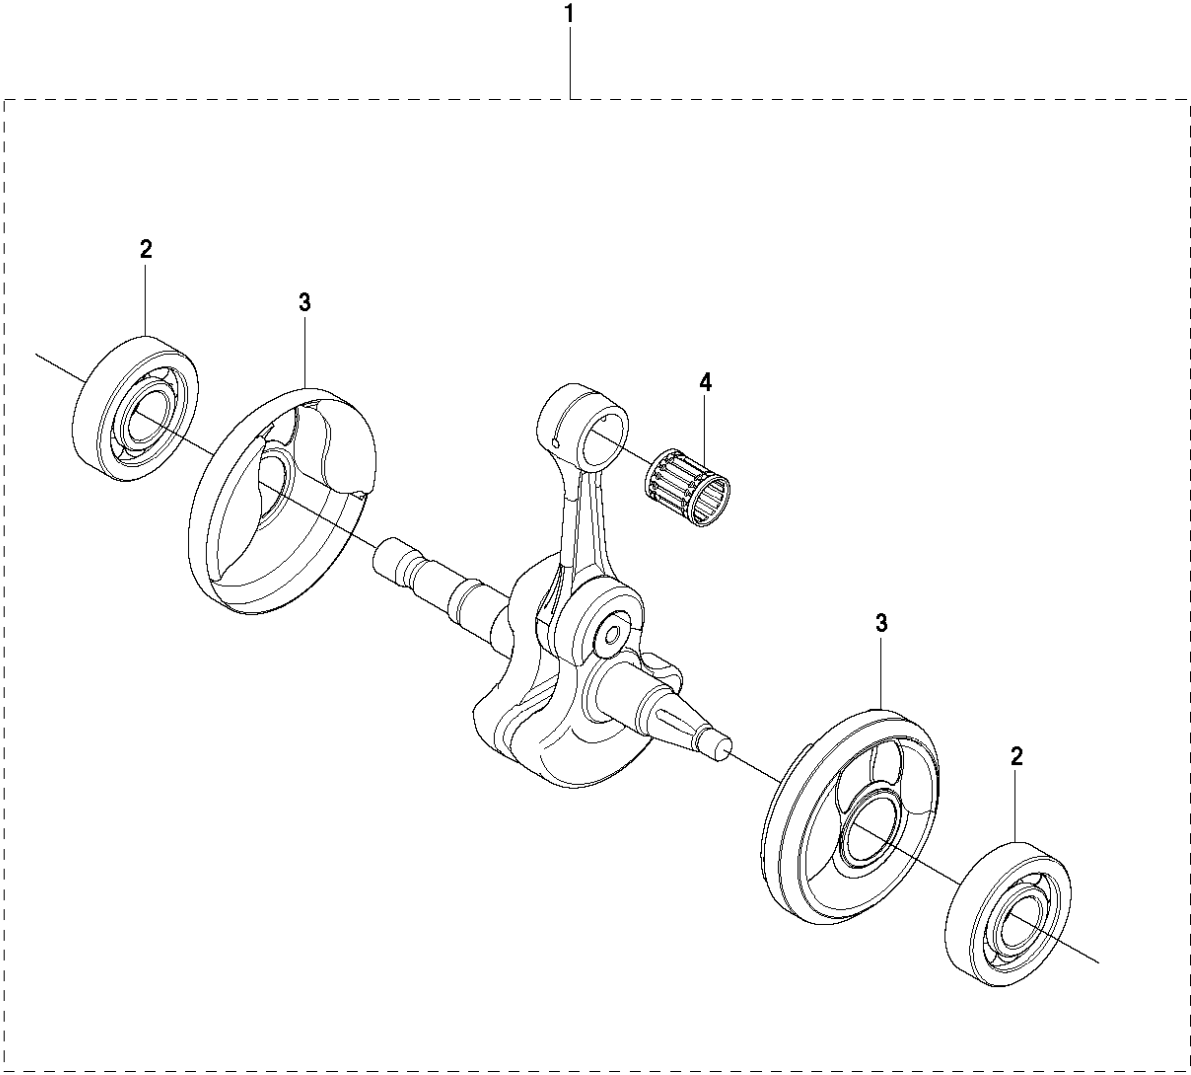

F K970

CRANKSHAFT

K970, K970 RESCUE, 575697201, 2010-05

Ref	Part No	Description	Remark	QTY KIT
1	574 26 76-01	CRANKSHAFT ASSY		1
2	503 25 00-02	BALL BEARING		2
3	506 41 44-01	CUP		2
4	503 25 61-01	NEEDLE BEARING		1