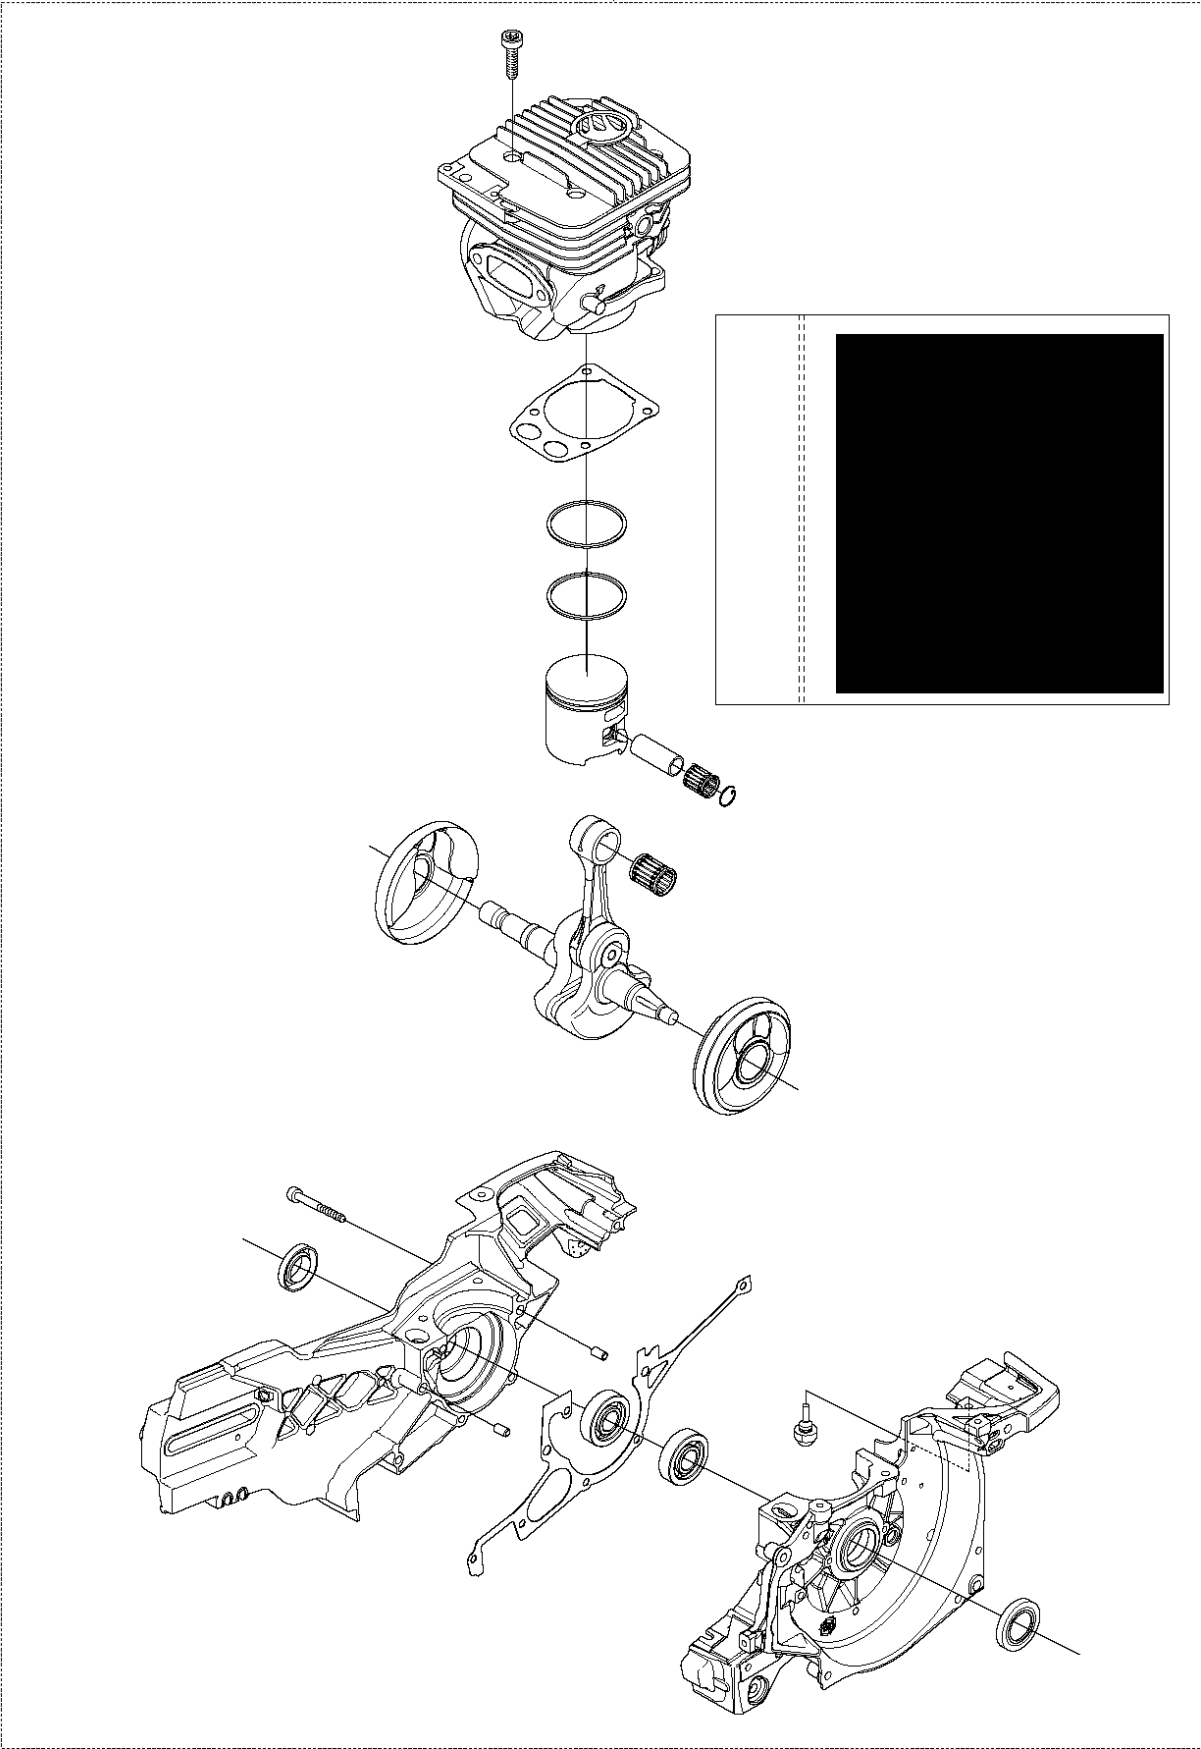

RESCUE

K970, K970 RESCUE, 575697201, 2010-05

Ref	Part No	Description	Remark	QTY KIT
1	503 14 29-02	WASHER		1
2	506 29 75-02	STARTER HANDLE		1
3	506 32 20-02	LABEL		1
4	506 30 23-02	LABEL		2
5	506 34 05-54	BLADE GUARD	14"	1
5	506 34 05-52	BLADE GUARD	12"	1
6	503 21 53-20	SCREW ITXSCM		1
7	506 34 46-02	HANDLE		1
8	506 26 63-02	LINING		2
9	544 89 06-01	LABEL		1
9	544 89 06-03	LABEL		1
10	506 32 22-02	LABEL		1
11	506 29 76-01	SHOULDER STRAP		1
12	506 30 25-06	BRACKET		1
13	503 22 65-04	SQUARE NUT		2
14	503 21 53-12	SCREW ITXSCM		2

R K970

1