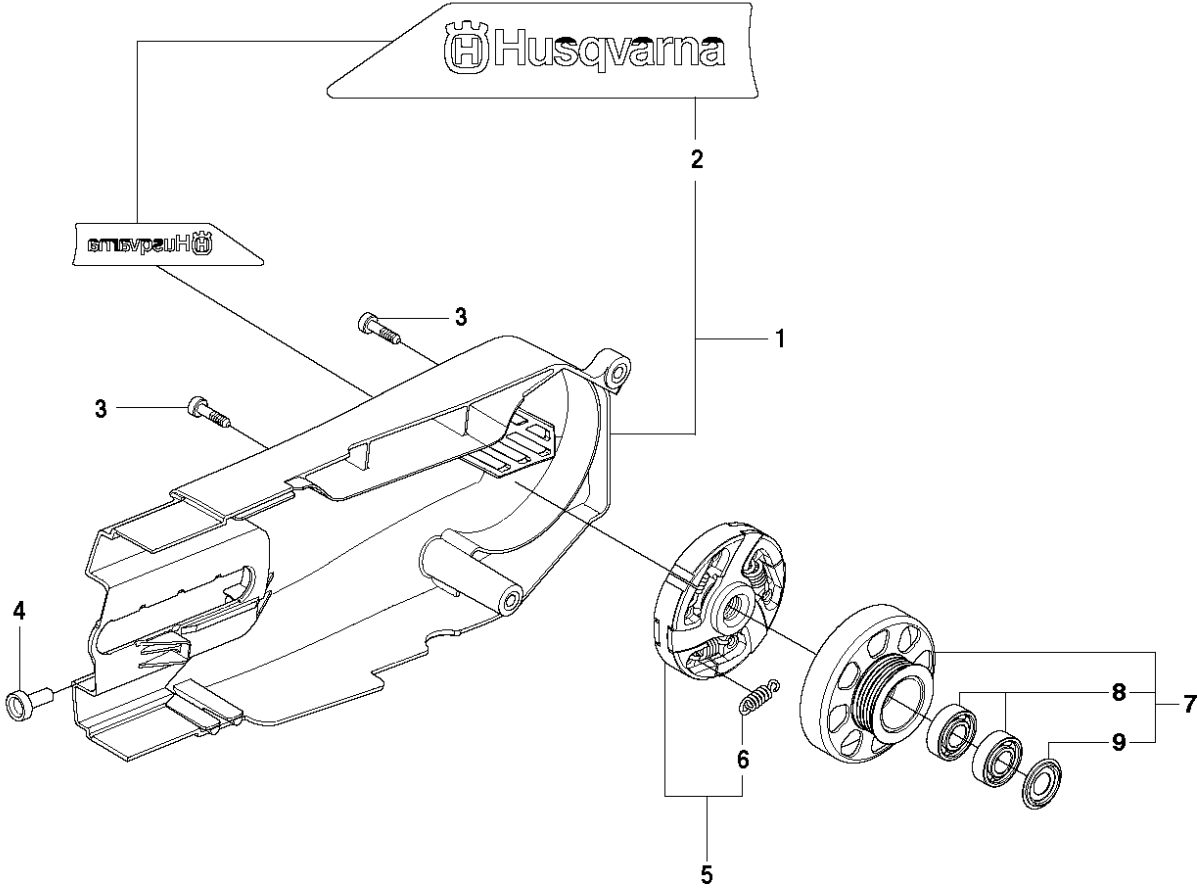

C K970

CLUTCH

K970, K970 RESCUE, 575697201, 2010-05

Ref	Part No	Description	Remark	QTY KIT
1	510 21 34-01	BELT GUARD ASSY		1
2	544 93 31-01	LABEL		1
3	503 21 53-21	SCREW ITXSCM		2
4	544 36 64-01	LINING		1
5	503 70 15-01	CLUTCH ASSY		1
6	503 14 51-01	CLUTCH SPRING		3
7	502 28 92-02	DRIVING PULLEY ASSY	12", 14"	1
7	574 26 73-01	DRIVING PULLEY ASSY	16"	1
8	525 83 18-01	BALL BEARING		2
9	506 31 69-01	DUST COVER		1