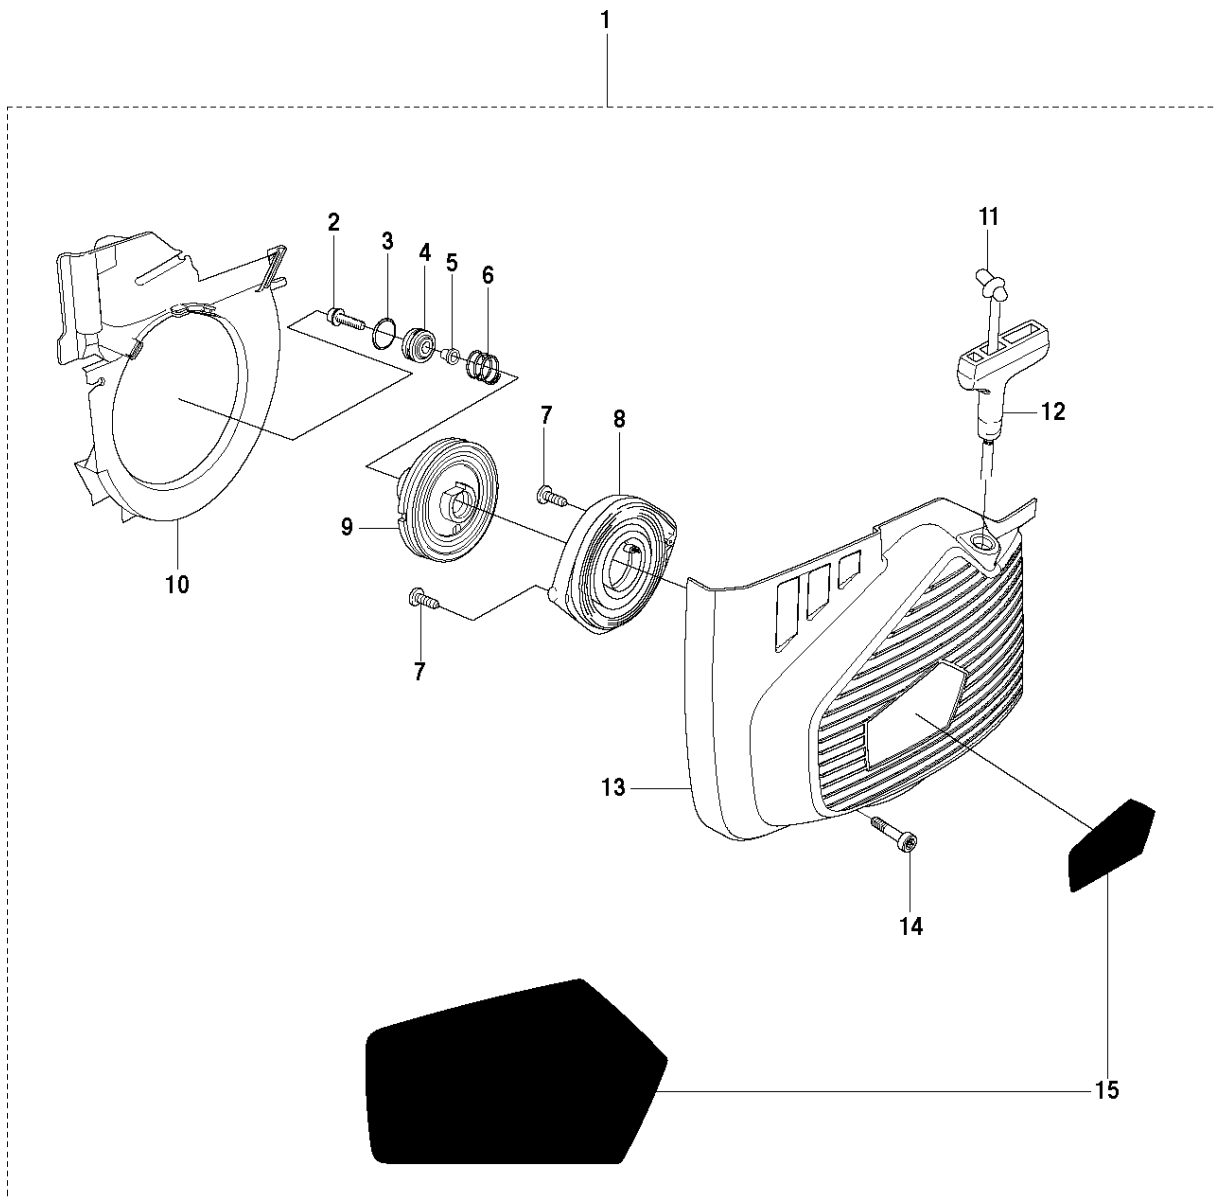

J K970

STARTER

K970, K970 RESCUE, 575697201, 2010-05

Ref	Part No	Description	Remark	QTY KIT
1	574 50 73-03	STARTER ASSY		1
2	503 21 07-22	SCREW IHST		1
3	740 43 13-00	O-RING		1
4	506 25 14-01	GROMMET		1
5	506 26 31-01	SPACING SLEEVE		1
6	506 25 30-01	COMPRESSION SPRING		1
7	503 21 28-10	SCREW CCRPANT		2
8	506 25 89-01	RECOIL SPRING		1
9	506 25 81-02	STARTER PULLEY		1
10	544 28 75-02	AIR CONDUCTOR		1
11	506 33 56-15	CORD		1
11	506 33 56-50	STARTER CORD		1
12	503 12 79-01	STARTER HANDLE		1
13	505 34 94-01	STARTER COVER		1
14	501 98 10-20	SCREW ITXSCM		4
15	525 57 11-01	DECAL		1