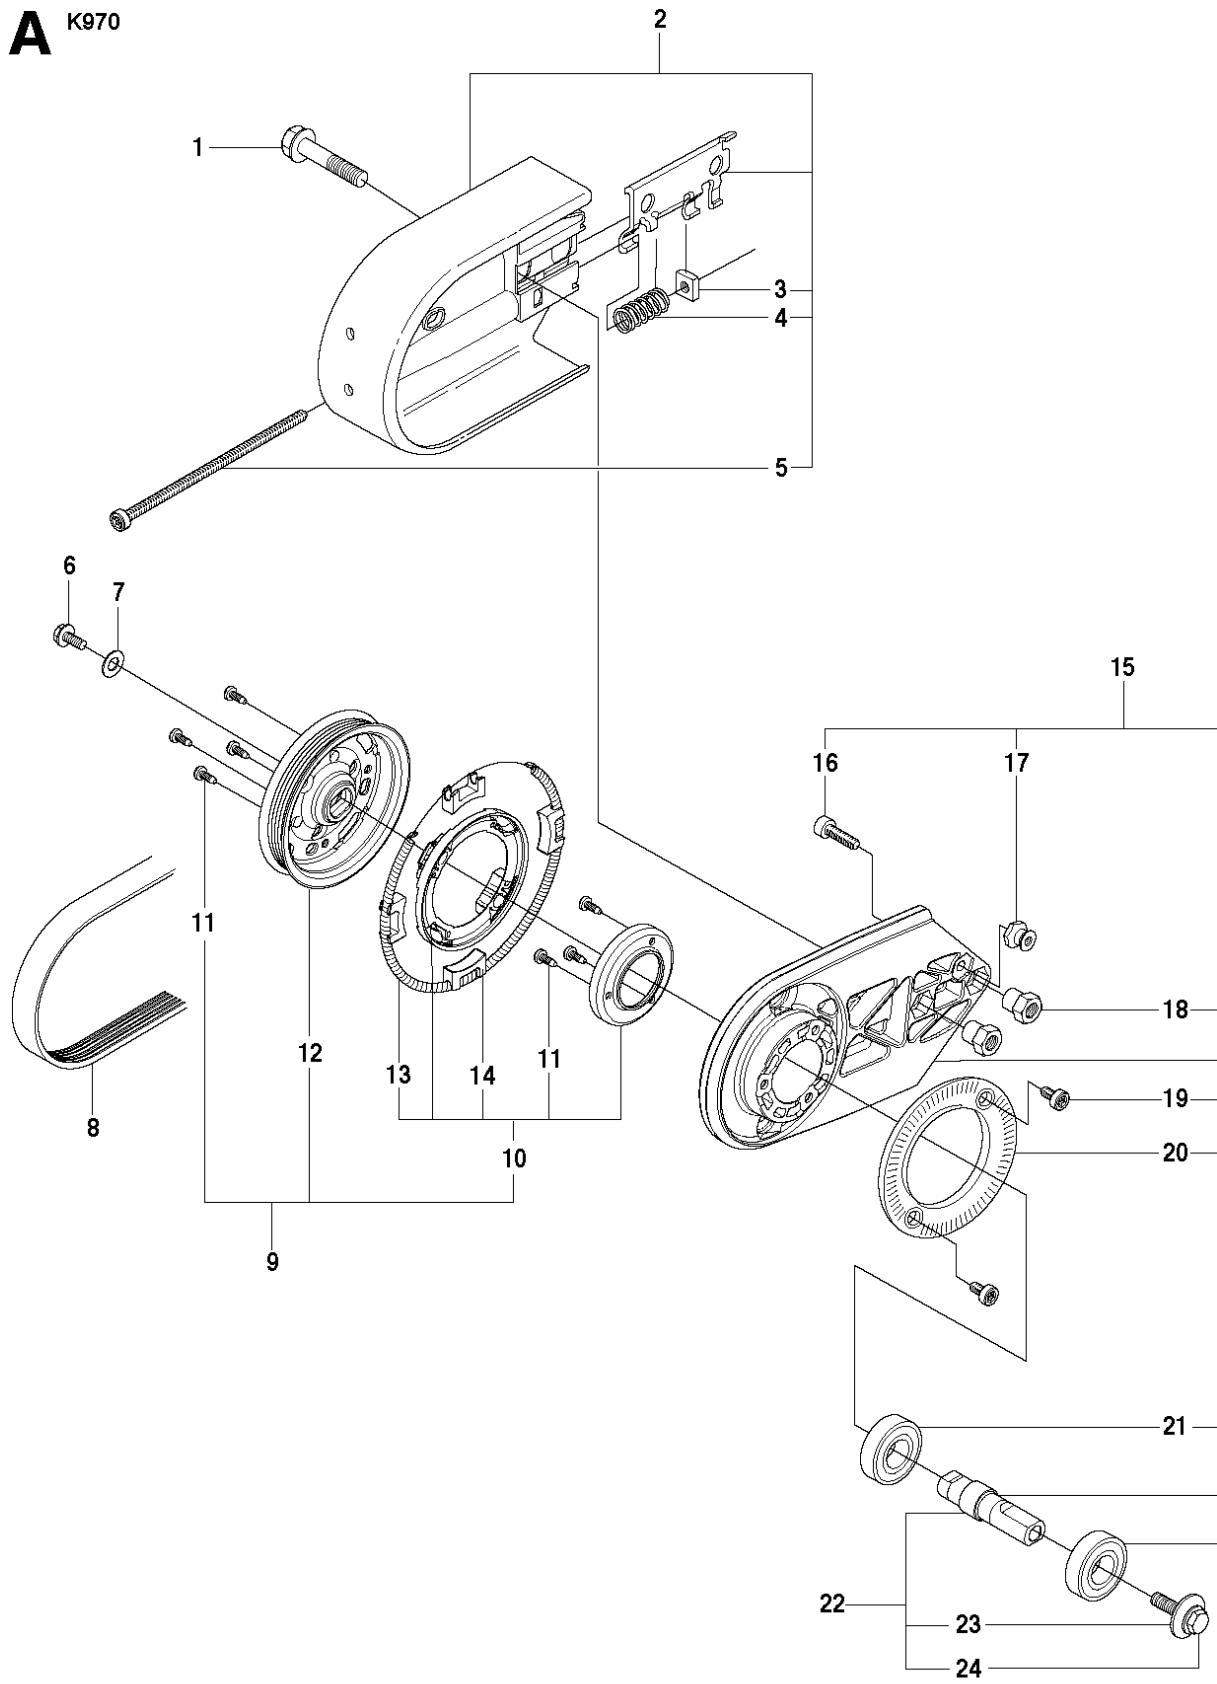

# SPARE PARTS LIST

## POWER CUTTERS

K970, K970 RESCUE, 575697201,  
2010-05

**A** K970

## BELT GUARD &amp; PULLEY

K970, K970 RESCUE, 575697201, 2010-05

Ref	Part No	Description	Remark	QTY KIT
1	506 28 44-01	SCREW EHHFM		2
2	506 39 36-02	BELT GUARD		1
3	506 40 93-01	NUT		1
4	506 26 68-01	COMPRESSION SPRING		1
5	503 20 72-05	SCREW CITXSCM		1
6	503 20 00-45	SCREW EHHFM		1
7	503 23 01-16	WASHER		1
8	544 90 84-03	BELT	12", 14"	1
8	544 90 84-04	BELT	16"	1
9	504 03 70-07	PULLEY		1
10	505 44 54-03	CASSETTE		1
11	503 21 28-10	SCREW CCRPANT		7
12	504 06 22-01	PULLEY		1
13	544 44 10-01	DRAW SPRING		1
14	544 44 04-02	BRAKE SHOE		4
15	506 39 42-08	BEARING HOUSING		1
16	505 57 41-16	SCREW ITXSCM		1
17	506 14 32-01	TORSION STOP		1
18	506 28 73-01	NUT		2
19	503 21 53-10	SCREW ITXSCM		2
20	506 28 84-01	SCREEN		1
21	583 95 33-01	BALL BEARING		2
22	506 29 83-65	SHAFT		1
23	506 13 95-11	WASHER		1
24	506 13 96-01	SCREW EHHFM		1
25	506 30 97-05	LABEL		1