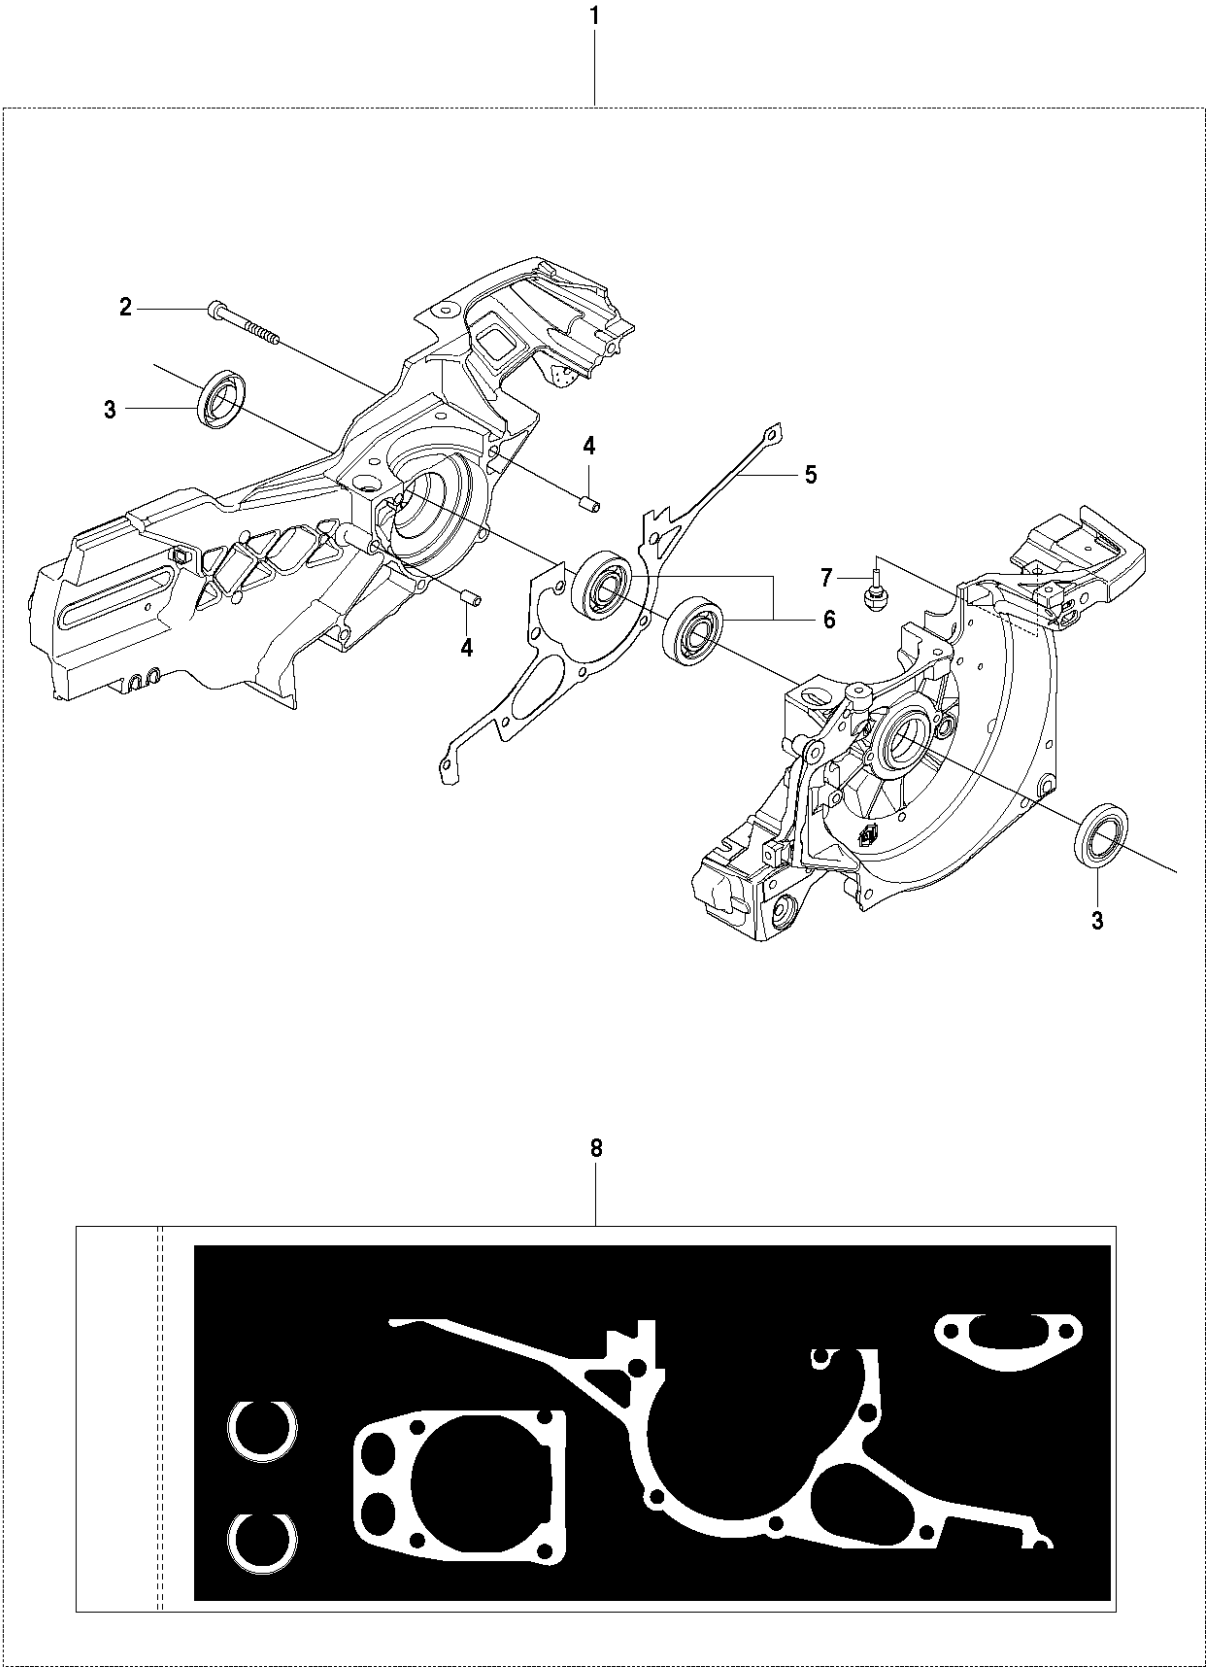

D K970

CRANKCASE

K970, K970 RESCUE, 575697201, 2010-05

Ref	Part No	Description	Remark	QTY KIT
1	586 36 39-07	CRANKCASE ASSY		1
2	503 21 53-49	SCREW ITXSCM		7
3	503 26 02-04	SEALING RING		2
4	501 27 08-01	GUIDE BUSHING		2
5	506 41 39-04	GASKET		1
6	503 25 00-02	BALL BEARING		2
7	522 85 61-01	RUBBER BUSHING		1
8	544 22 98-03	GASKET KIT		1
9	576 49 94-01	GASKET		1
10	506 37 81-01	GASKET		1