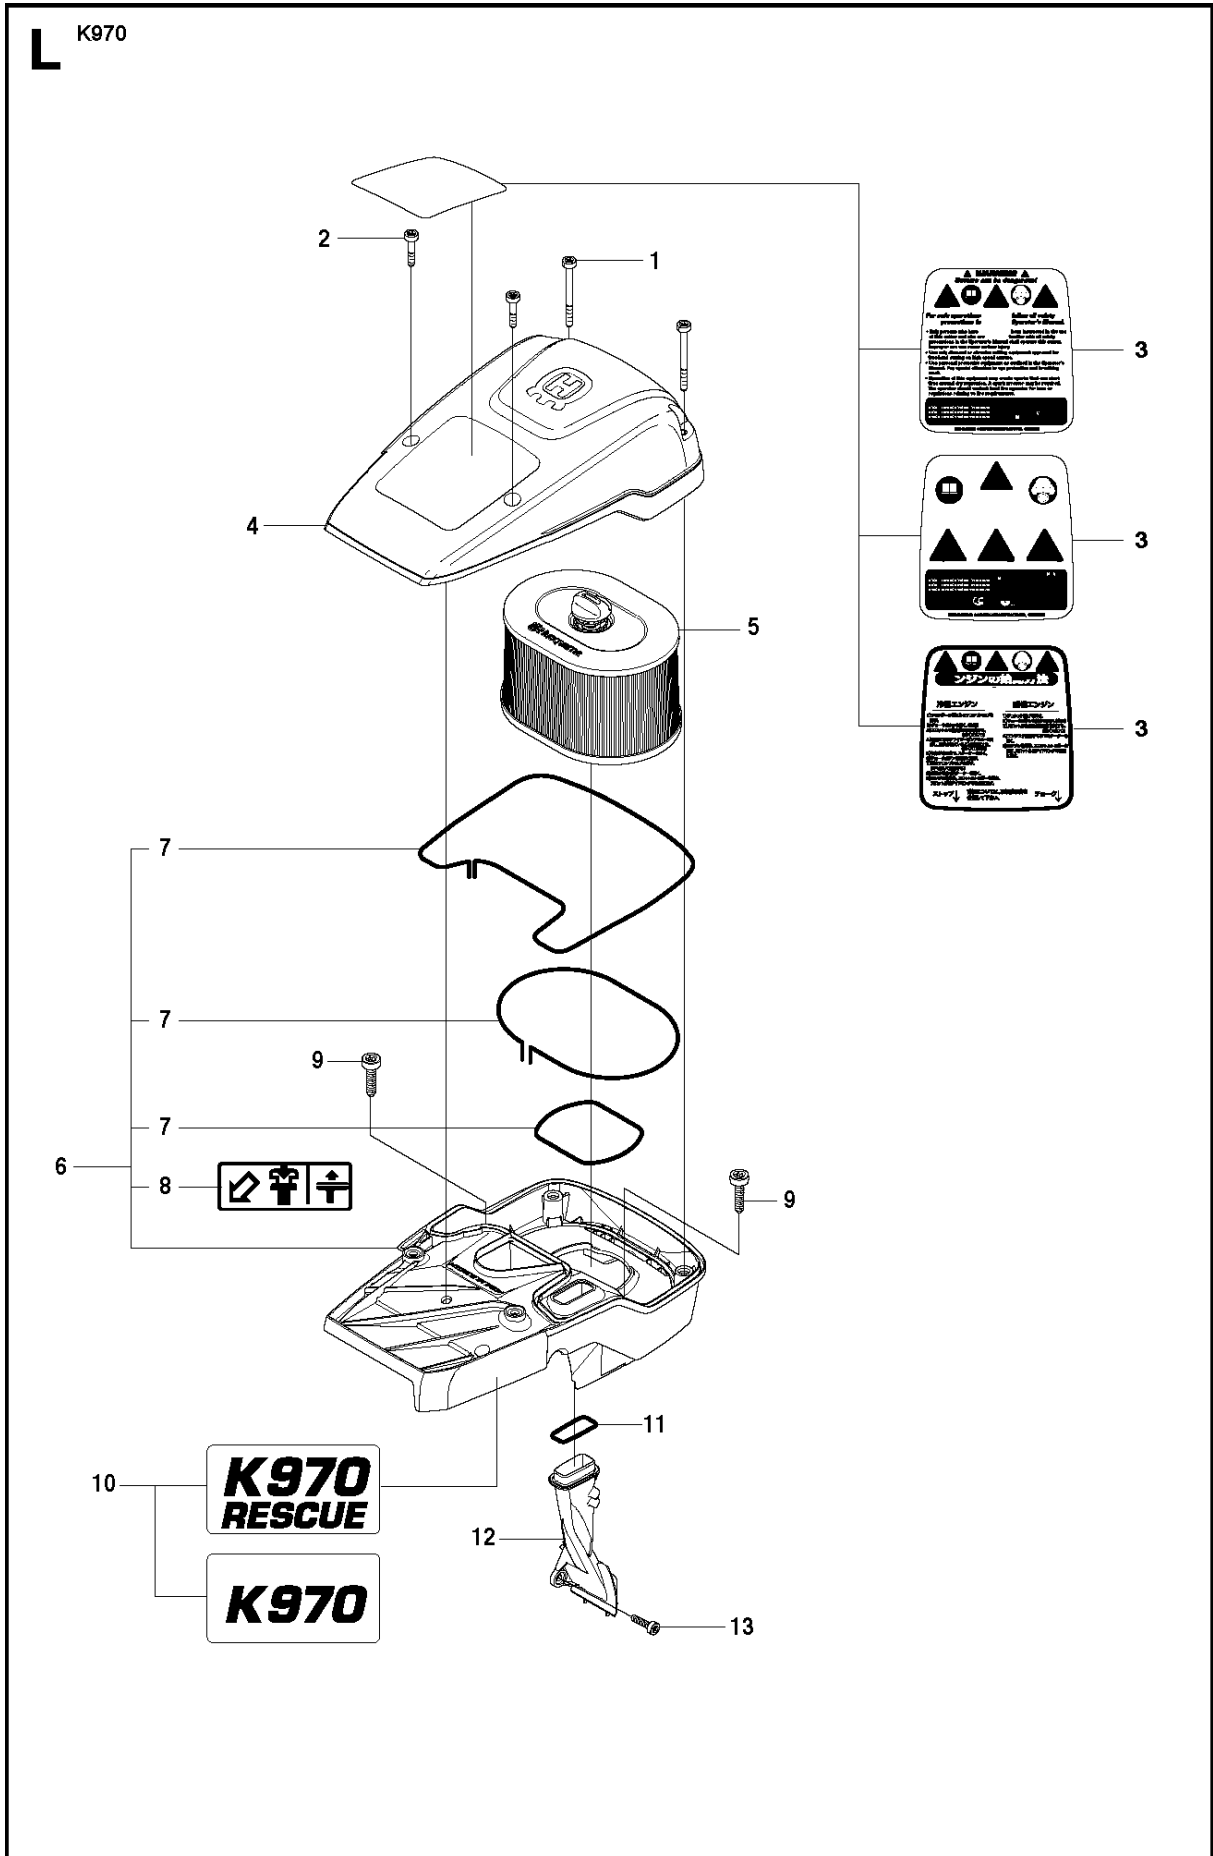

AIR FILTER COVER

K970, K970 RESCUE, 575697201, 2010-05

Ref	Part No	Description	Remark	QTY KIT
1	503 21 53-56	SCREW ITXSCM		2
2	503 21 53-26	SCREW ITXSCM		2
3	525 81 81-03	DECAL		1
3	525 81 81-04	DECAL		1
3	576 12 09-01	DECAL		1
4	583 96 52-02	FILTER COVER ASSY		1
5	510 24 41-01	AIR FILTER		1
6	586 35 64-01	CYLINDER COVER ASSY		1
7	525 61 70-04	SEALING		3
8	525 76 35-01	DECAL		1
9	503 21 53-30	SCREW ITXSCM		2
10	525 57 16-01	DECAL		1
10	525 57 16-02	DECAL		1
11	740 48 20-03	O-RING		1
12	525 57 17-01	AIR NOZZLE		1
13	501 98 10-01	SCREW ITXSCM		1