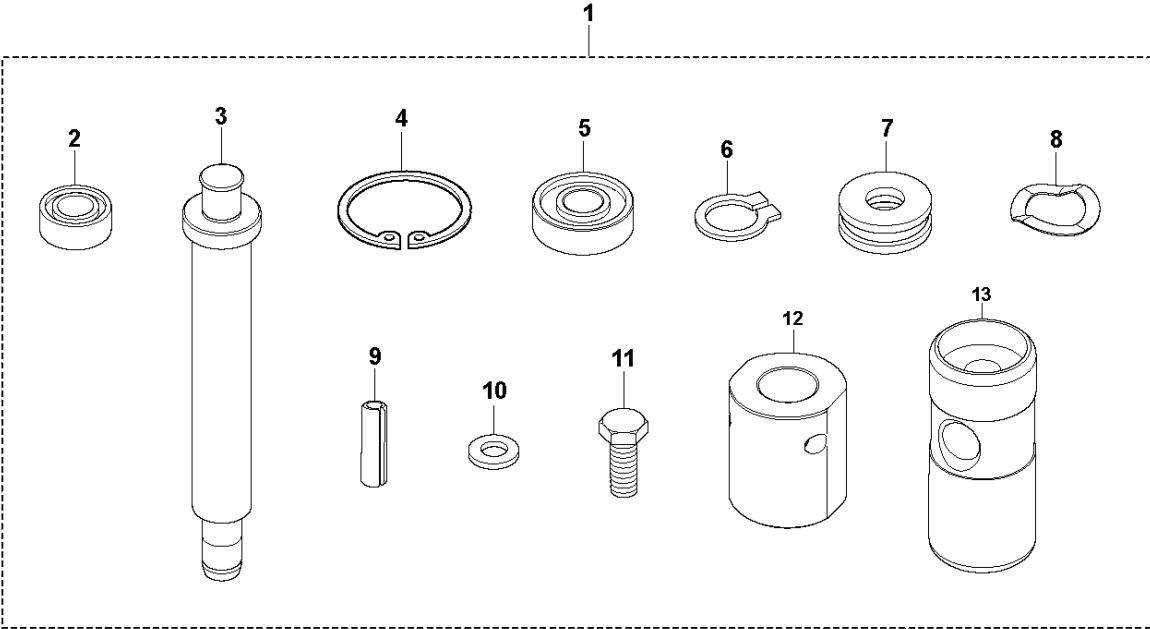

AC LG 400
FORWARD AND REVERSE PISTON REPAIR KIT

FORWARD & REVERSE PISTON REPAIR KIT
967896403, 2019-08

LG 400, 967855401, 967855402, 967896401,

Ref	Part No	Description	Remark	QTY KIT	
1	594 19 66-01	REPAIR KIT		1	
2	594 33 22-01	SEALING		1	1
3	594 18 30-01	PISTON ROD		1	1
4	594 26 64-01	RING		1	1
5	594 64 75-01	BALL BEARING		1	1
6	594 26 56-01	RING		1	1
7	594 64 76-01	BALL BEARING		1	1
8	594 64 77-01	SPRING WASHER		1	1
9	595 06 26-01	PIN		1	1
10	595 03 65-01	WASHER		4	1
11	595 10 98-01	SCREW		4	1
12	594 64 30-01	CAP		1	1
13	594 64 34-01	PISTON		1	1