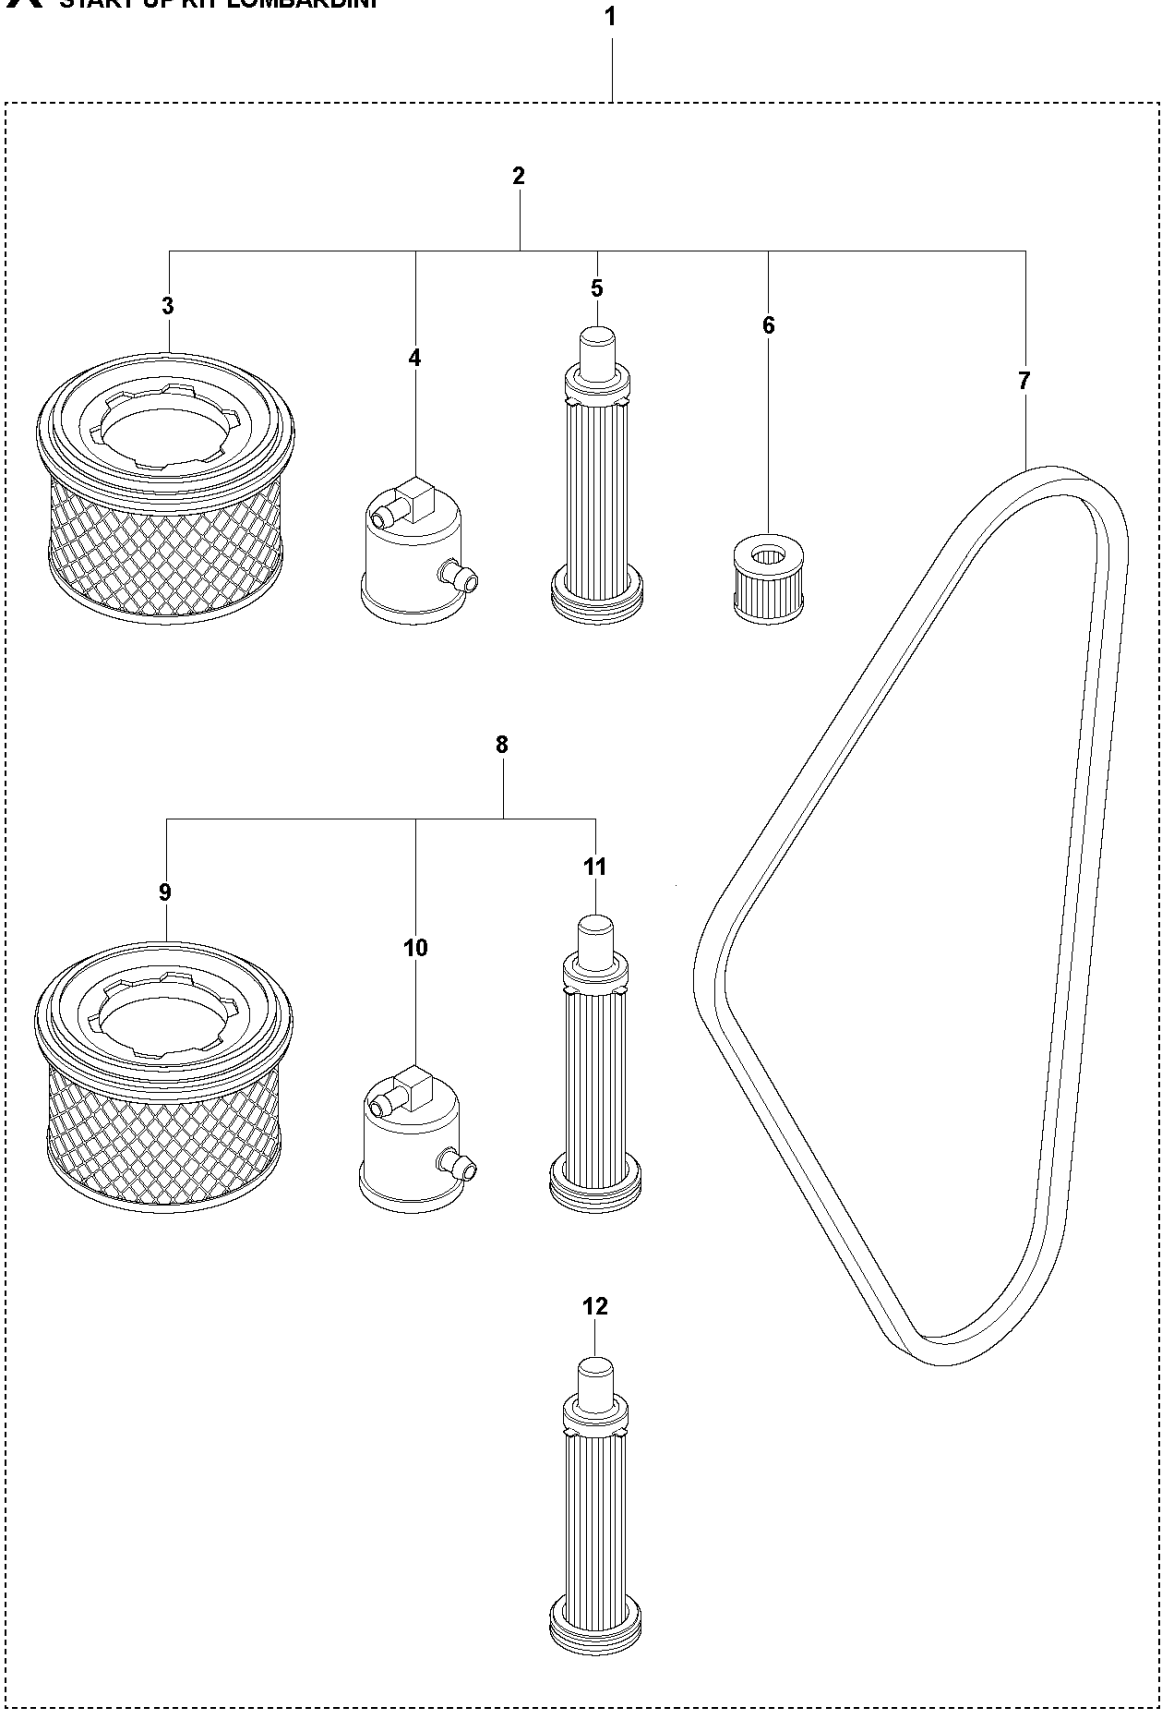

X LG 400
START UP KIT LOMBARDINI

START UP KIT - LOMBARDINI LG 400, 967855401, 967855402, 967896401, 967896403, 2019-08

Ref	Part No	Description	Remark	QTY KIT	
1	594 21 74-01	SERVICE KIT		1	
2	594 21 53-01	SERVICE KIT		1	1
3	594 19 74-01	AIR FILTER		1	1, 2
4	594 19 73-01	FUEL FILTER		1	1, 2
5	594 19 75-01	OIL FILTER		1	1, 2
6	594 44 55-01	AIR FILTER		1	1, 2
7	594 33 29-01	BELT		2	1, 2
8	595 13 24-01	SERVICE KIT		1	1
9	594 19 74-01	AIR FILTER		1	1, 8
10	594 19 73-01	FUEL FILTER		1	1, 8
11	594 19 75-01	OIL FILTER		1	1, 8
12	594 19 75-01	OIL FILTER		1	1