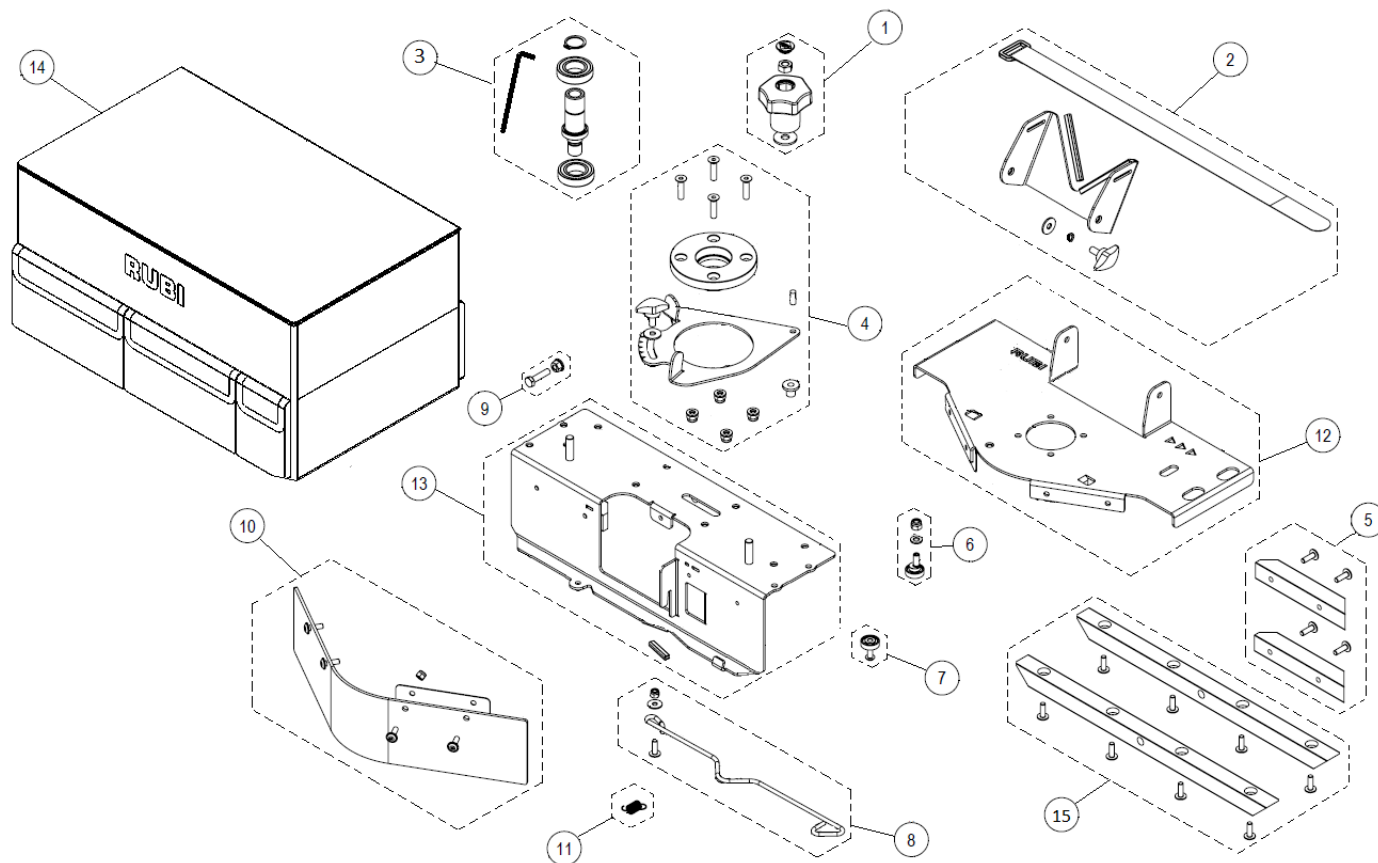

Part-list		ES	EN	Prod.
		GRUPO A	GROUP A	Pag. 2
Prod	ES	EN	EN	From serial num:
16956	RUBI PRO-EDGER	RUBI PRO-EDGER	RUBI PRO-EDGER	
16901	RUBI PRO-EDGER 5/8"-11	RUBI PRO-EDGER 5/8"-11	RUBI PRO-EDGER 5/8"-11	

Part-list	ES	EN	Prod.	
1	16714 1	CJ.POMO PRO-EDGER	KNOB SET PRO-EDGER	
2	16715 1	CJ.FIJACION AM.PRO-EDGER	GRINDER FIXING SET PRO-EDGER	
3	16716 1	CJ.EJE PRO-EDGER	SHAFT SET PRO-EDGER	16956
3	16627 1	CJ.EJE PRO-EDGER USA	SHAFT SET PRO-EDGER USA	16901
4	16717 1	CJ.FIJACION EJE PRO-EDGER	SHAFT FIXING SET PRO-EDGER	
5	20536 1	SET PATIN FRONTAL PRO EDGER	PRO EDGER FRONT SKATE SET	
6	16718 1	CJ.RODAMIENTO EXC.PRO-EDGER	ECCEN.BEARING SET PRO-EDGER	
7	16719 1	CJ.RODAMIENTO CON.PRO-EDGER	CONCEN.BEARING SET PRO-EDGER	
8	16720 1	CJ.FIJACION ASPIRADOR PRO-EDGER	VACUUM FIXING SET PRO-EDGER	
9	16721 1	CJ.REGULADOR EJE PRO-EDGER	ADJUSTING AXLE SET PRO-EDGER	
10	16722 1	CJ.PROTECTOR PRO-EDGER	PROTECTOR SET PRO-EDGER	
11	16723 1	SET MUELLES PRO-EDGER	SPRING SET PRO-EDGER	
12	16724 1	CJ.CHASIS FRONTAL PRO-EDGER	FRONTAL CHASSIS SET PRO-EDGER	
13	16725 1	CJ.CHASIS PATIN PRO-EDGER	CHASSIS SKATE SET PRO-EDGER	
14	16726 1	CJ.MALETA PRO-EDGER	CASE SET PRO-EDGER	
15	20537 1	SET PATIN INFERIOR PRO EDGER	PRO EDGER LOWER SKID SET	