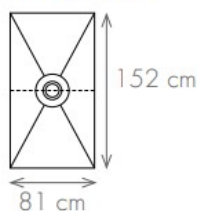

**ATSB**

Alluminio Lucido Spazzolato Titanio

*Brushed Polished Titanium (nickel) Aluminum*

*Alliage Titane (nickel) Aluminium Poli Brossé*

Showertec Shower Tray is pre-sloped incorporating the Foiltec Waterproof and Vapour Tight Membrane, which is pre-attached, assuring simple and quick installation while surpassing the requirements for steam showers.

STC-TRAY91/91 **36" x 36"**

STC-TRAY122/122 **48" x 48"**

STC-TRAY81/152

**32" x 60" (Centered)**

STC-TRAY81/152D

**32" x 60" (Off-Centered)**

STC-TRAY183/183 **72" x 72"**