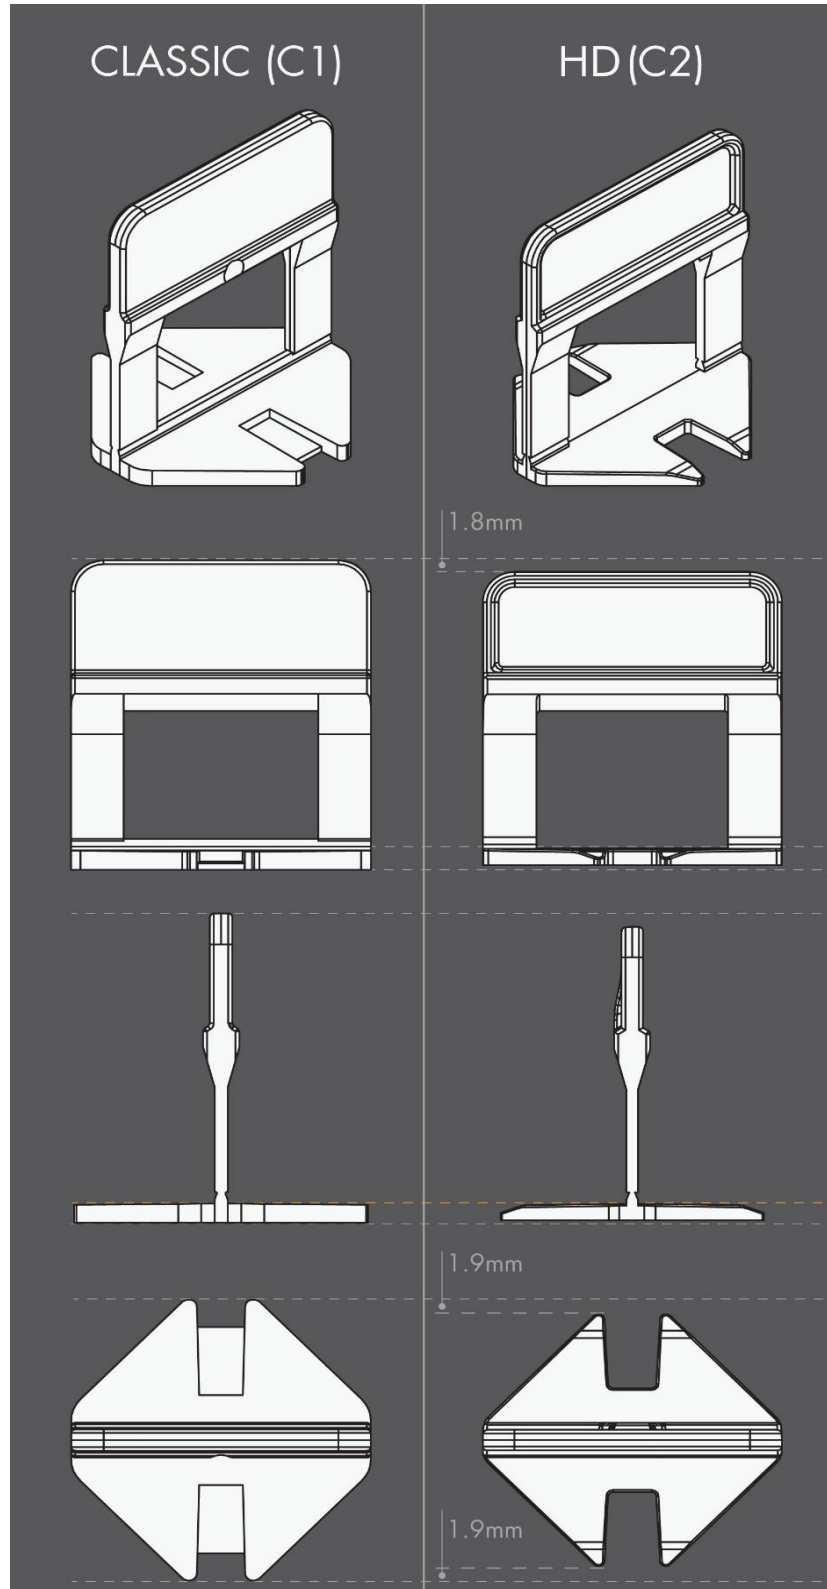

Classic Clip VS HD Clip

1/16" Clear

3/32" Black

1/8" Red

3/16" Grey

1/16" Clear

3/32" Yellow

1/8" Red