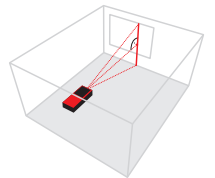

Measuring functions

Length measurement

Determination of a simple distance from the set measuring edge of the laser distance meter.

Continuous measurement

Quick determination of a desired target distance with continuous measurement.

Area measurement

Automatic calculation of an area by measuring the length and width.

Indirect 2-point measurement

Determination of an inaccessible distance using two length measurements. One of these measurements is taken at a 90° angle.

Volume measurement

Calculation of a volume by measuring the length, width, and height.

Indirect 3-point measurement

Determination of an inaccessible distance using three length measurements. One of these measurements is taken at a 90° angle.

Min./max. measurement

Determination of a minimum or maximum distance by measuring the shortest distance between two points or the longest distance, e.g., for diagonal measurement.

For more information,
visit the SOLA
YouTube channel!