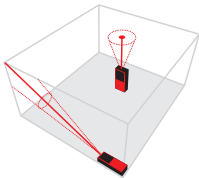

Measuring functions

Length measurement

Determination of a simple distance from the set measuring edge of the laser distance meter.

Continuous measurement

Quick determination of a desired target distance with continuous measurement.

Area measurement

Automatic calculation of an area by measuring the length and width.

Indirect 2-point measurement

Determination of an inaccessible distance using two length measurements. One of these measurements is taken at a 90° angle.

Volume measurement

Calculation of a volume by measuring the length, width, and height.

Indirect 3-point measurement

Determination of an inaccessible distance using three length measurements. One of these measurements is taken at a 90° angle.

Min./max. measurement

Determination of a minimum or maximum distance by measuring the shortest distance between two points or the longest distance, e.g., for diagonal measurement.

For more information,
visit the SOLA
YouTube channel!