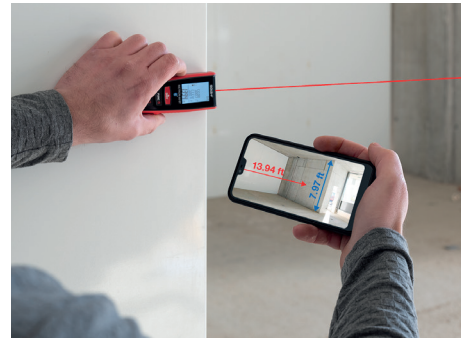

Download the compatible and free SOLA Measures app and make use of its smart additional functions by using it with the METRON 60 BT: Create photos, sketch and precisely determine lengths, save, manage, and share measurement results.

Download on the App Store

GET IT ON Google Play