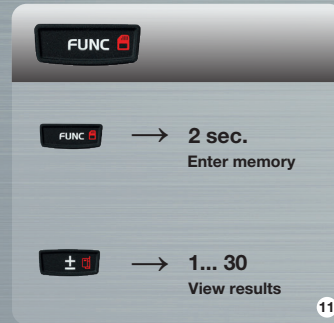

R373279

9

11

10

12

QUICK START METRON 60 BT

- 1 ON | Measure button | Continuous measurement
- 2 Function button | Memory
- 3 Addition, subtraction | Reference point
- 4 OFF | Stop measurement | Clear | Back | Exit the mode