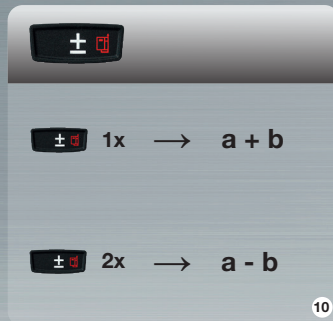

R373279

9

11

10

12

QUICK START METRON 60 BT

- 1 ON | Measure button | Continuous measurement
- 2 Function button | Memory
- 3 Addition, subtraction | Reference point
- 4 OFF | Stop measurement | Clear | Back | Exit the mode