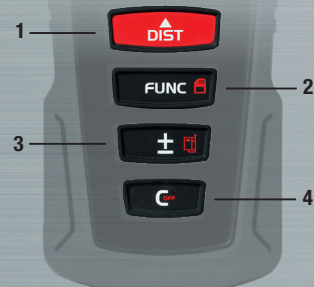

R373279

9

11

10

12

QUICK START METRON 60 BT

- 1 ON | Measure button | Continuous measurement
- 2 Function button | Memory
- 3 Addition, subtraction | Reference point
- 4 OFF | Stop measurement | Clear | Back | Exit the mode