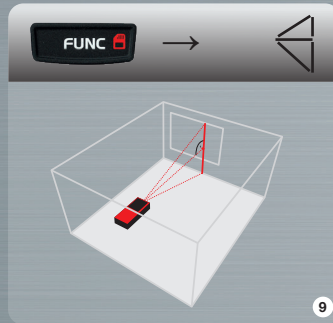

R373279

9

11

10

12

QUICK START METRON 60 BT

- 1 ON | Measure button | Continuous measurement
- 2 Function button | Memory
- 3 Addition, subtraction | Reference point
- 4 OFF | Stop measurement | Clear | Back | Exit the mode