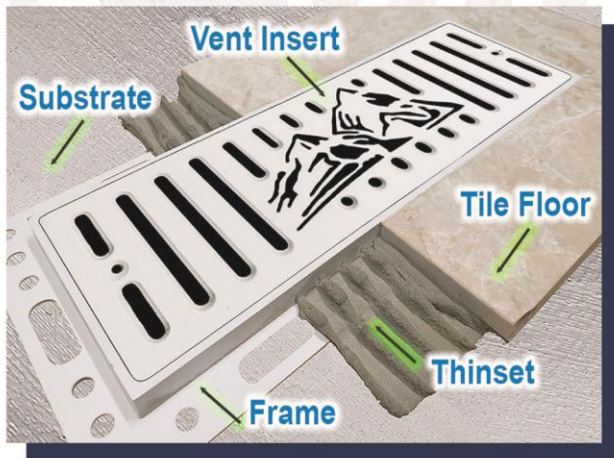

VARIETY OF SIZES AVAILABLE

Vent Insert Styles

Breeze

Avalanche

Tornado

Forest

Color Options for Metal Vents

Anodized Color Finishes**

Brushed Platinum

Smokey Shale

Powder Coated Color Finishes**

Flush Mount Register

Ventiques is here to offer a solution for flooring installers and homeowners alike - vents that are as unique as your floors. Over the years, we found that ordinary, overlapping, raised drop-in floor vents don't add anything to a home's look, feel, or value. We set out to create a custom product that is functional and stylish, but also easy to install for skilled craftsman and DIY homeowners.