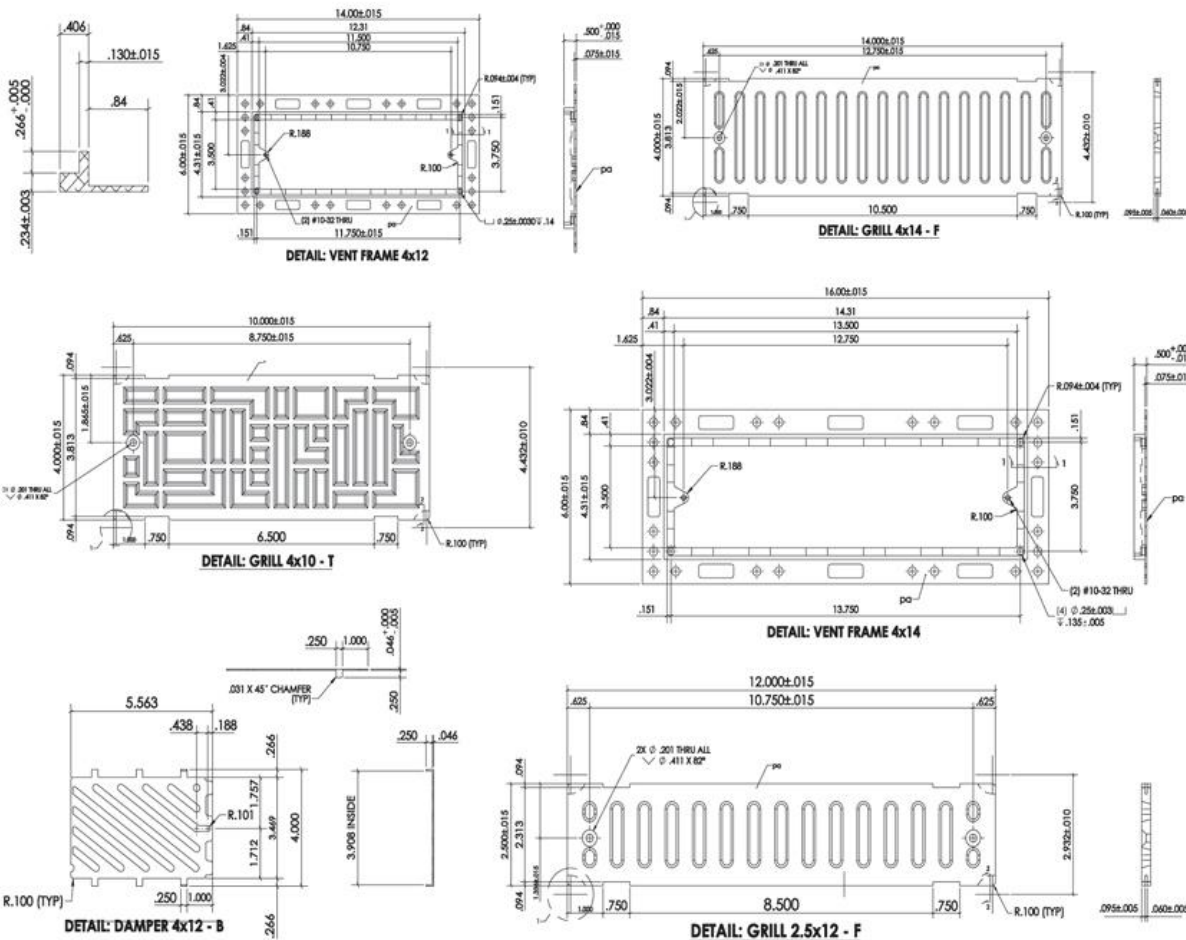

Ventiques

“a vent as **UNIQUE** as your floors”

Easy Floor Vent Solutions

Handicap Accessible

- **Flush Mount Seamless Finish**
- **Eliminates the safety risk**
- **Upholds more than 875 lbs. psi**
- **Lifetime Warranty***
- **Compatible with a variety of flooring**